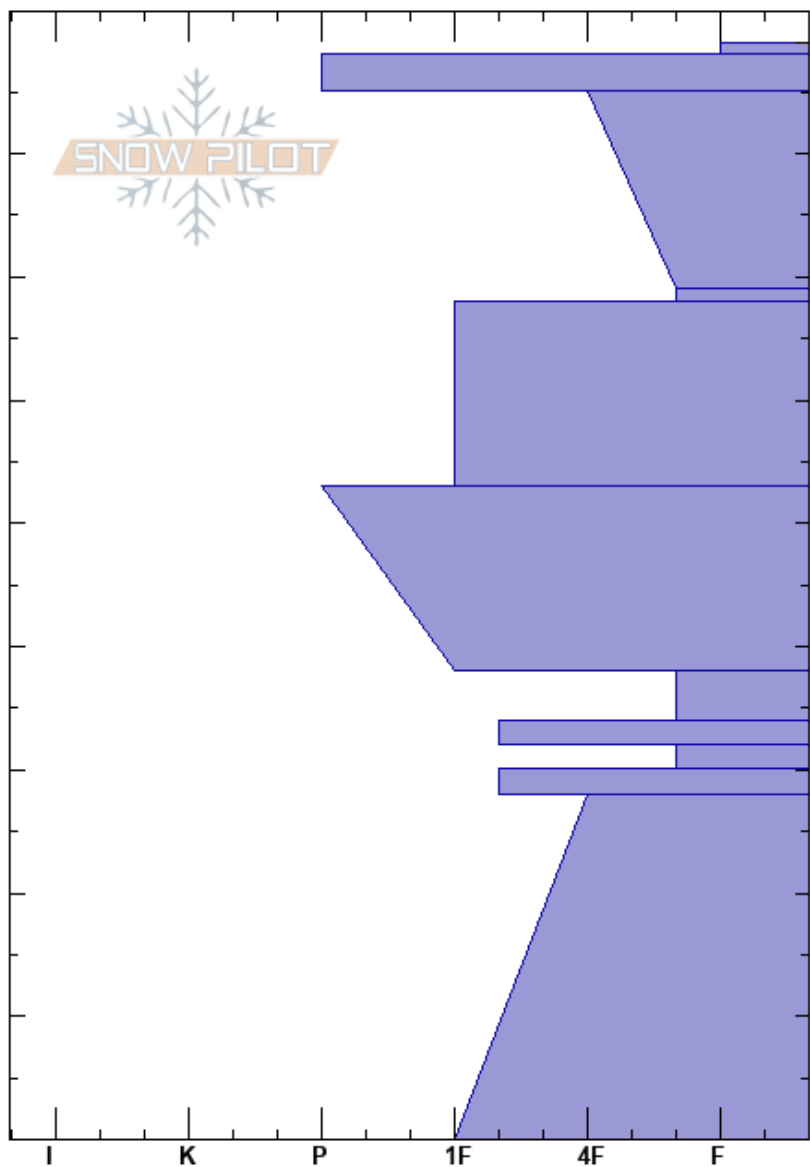

SE Bowl Upper Gut
 Teton Range
 WY
Elevation: 2945 m
Aspect: SE
Specifics: We skied slope

Daniel Nagy
 12/20/2023 - 12:20pm
Co-ord: 43.77529N, -110.92892W
Slope Angle: 33°
Wind Loading:

Stability: Fair **HS:**89
Air Temperature: -1°C
Sky Cover: OVC
Precipitation: S-1
Wind: SW Light Breeze

Layer Notes:
 28-0cm: Moist

Depth (cm)	Crystal		ρ kg/m ³	Stability tests & Layer comments
	Form	Size		
89	*r	2		
85	*r	1-2		
82	⊙⊙			
78	• (/)	0.5-1		
70	□	1		← STM @69cm
60	•	0.3-0.5		
50	•	0.3-0.5		← STH @49cm ← ECTP15 @49cm
40	□	2-3		
38	⊙⊙			
35	□	2-3		
32	⊙⊙			
10	□ (^)	4-6		28-0cm: Moist