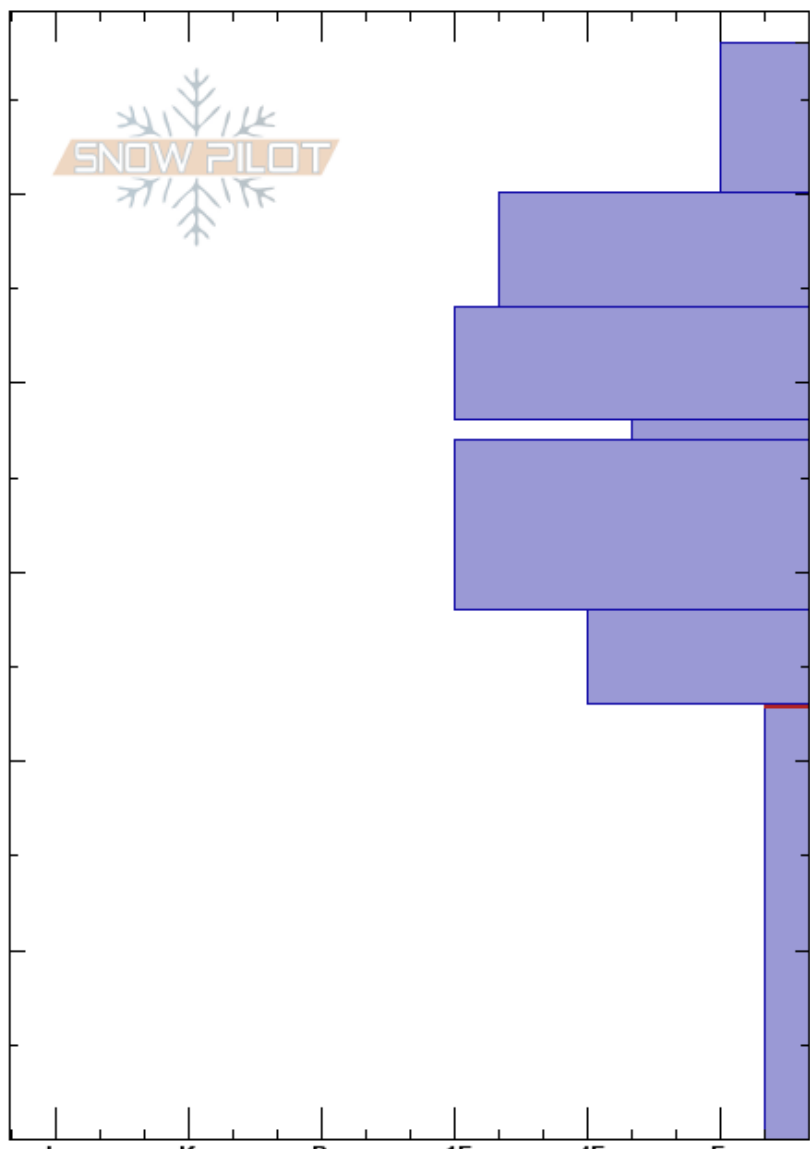

Summit Road
 Carson Range
 NV
 Elevation: 8830 ft
 Aspect: N
 Specifics:

wendy antibus
 12/20/2023 - 11:30am
 Co-ord: 39.31445N, -119.89636W
 Slope Angle: 20°
 Wind Loading:

Stability:
 Air Temperature:
 Sky Cover: BKN
 Precipitation: NO
 Wind: Calm

HS:58
 PF:40
 PS: 15
 23-0cm: Problematic layer

Height (ft)	Crystal		Moisture	ρ kg/m ³	Stability tests & Layer comments
	Form	Size			
58	*	3			
50	+				
40	/				
30	/				
23	∅	0.5			← ECTP11 @23cm ← CT13, SC @23cm ← PST30/100 (End) @23cm
10	A	4.6			

Notes: Pit just above yesterday's snowpit on summit rd