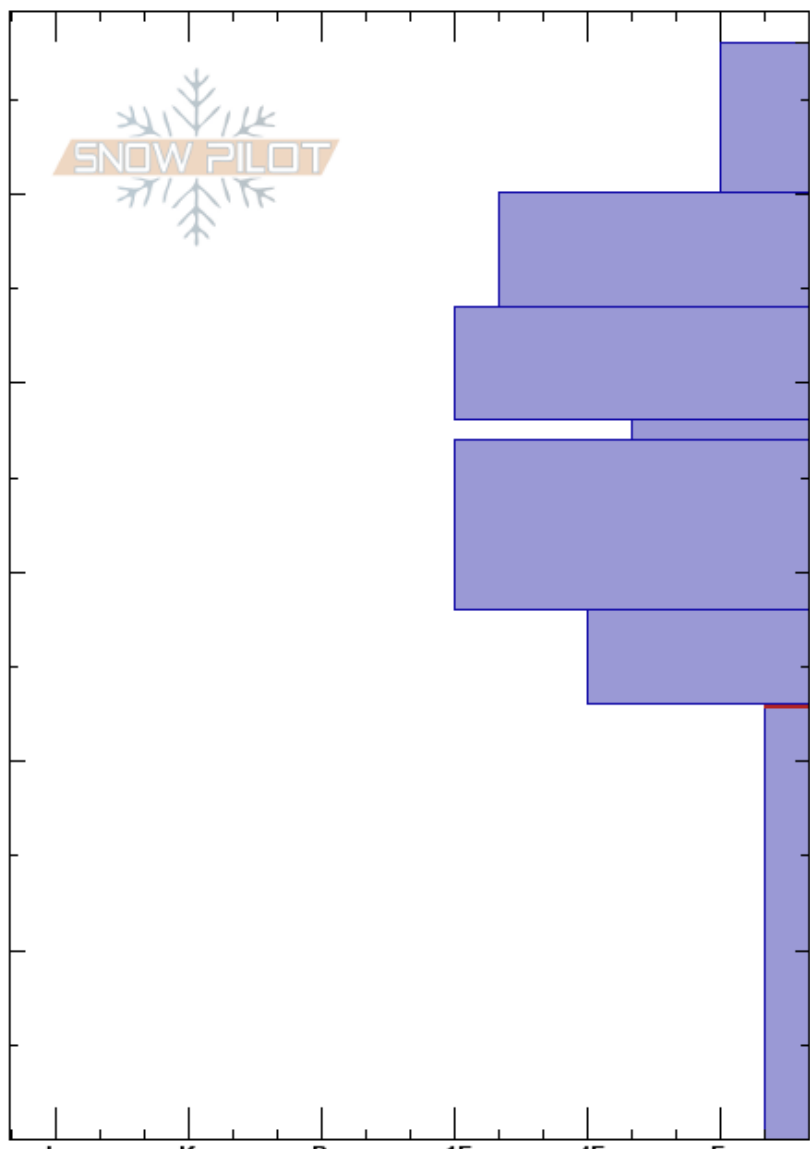

Summit Road
 Carson Range
 NV
 Elevation: 8830 ft
 Aspect: N
 Specifics:

wendy antibus
 12/20/2023 - 11:30am
 Co-ord: 39.31445N, -119.89636W
 Slope Angle: 20°
 Wind Loading:

Stability:
 Air Temperature:
 Sky Cover: BKN
 Precipitation: NO
 Wind: Calm

HS:58
 PF:40
 PS: 15
 23-0cm: Problematic layer

Height (cm)	Crystal		Moisture	ρ kg/m ³	Stability tests & Layer comments
	Form	Size			
58	*	3			
50	+				
40	/				
30	/				
23	∅	0.5			← ECTP11 @23cm ← CT13, SC @23cm ← PST30/100 (End) @23cm
10	A	4.6			

Notes: Pit just above yesterday's snowpit on summit rd