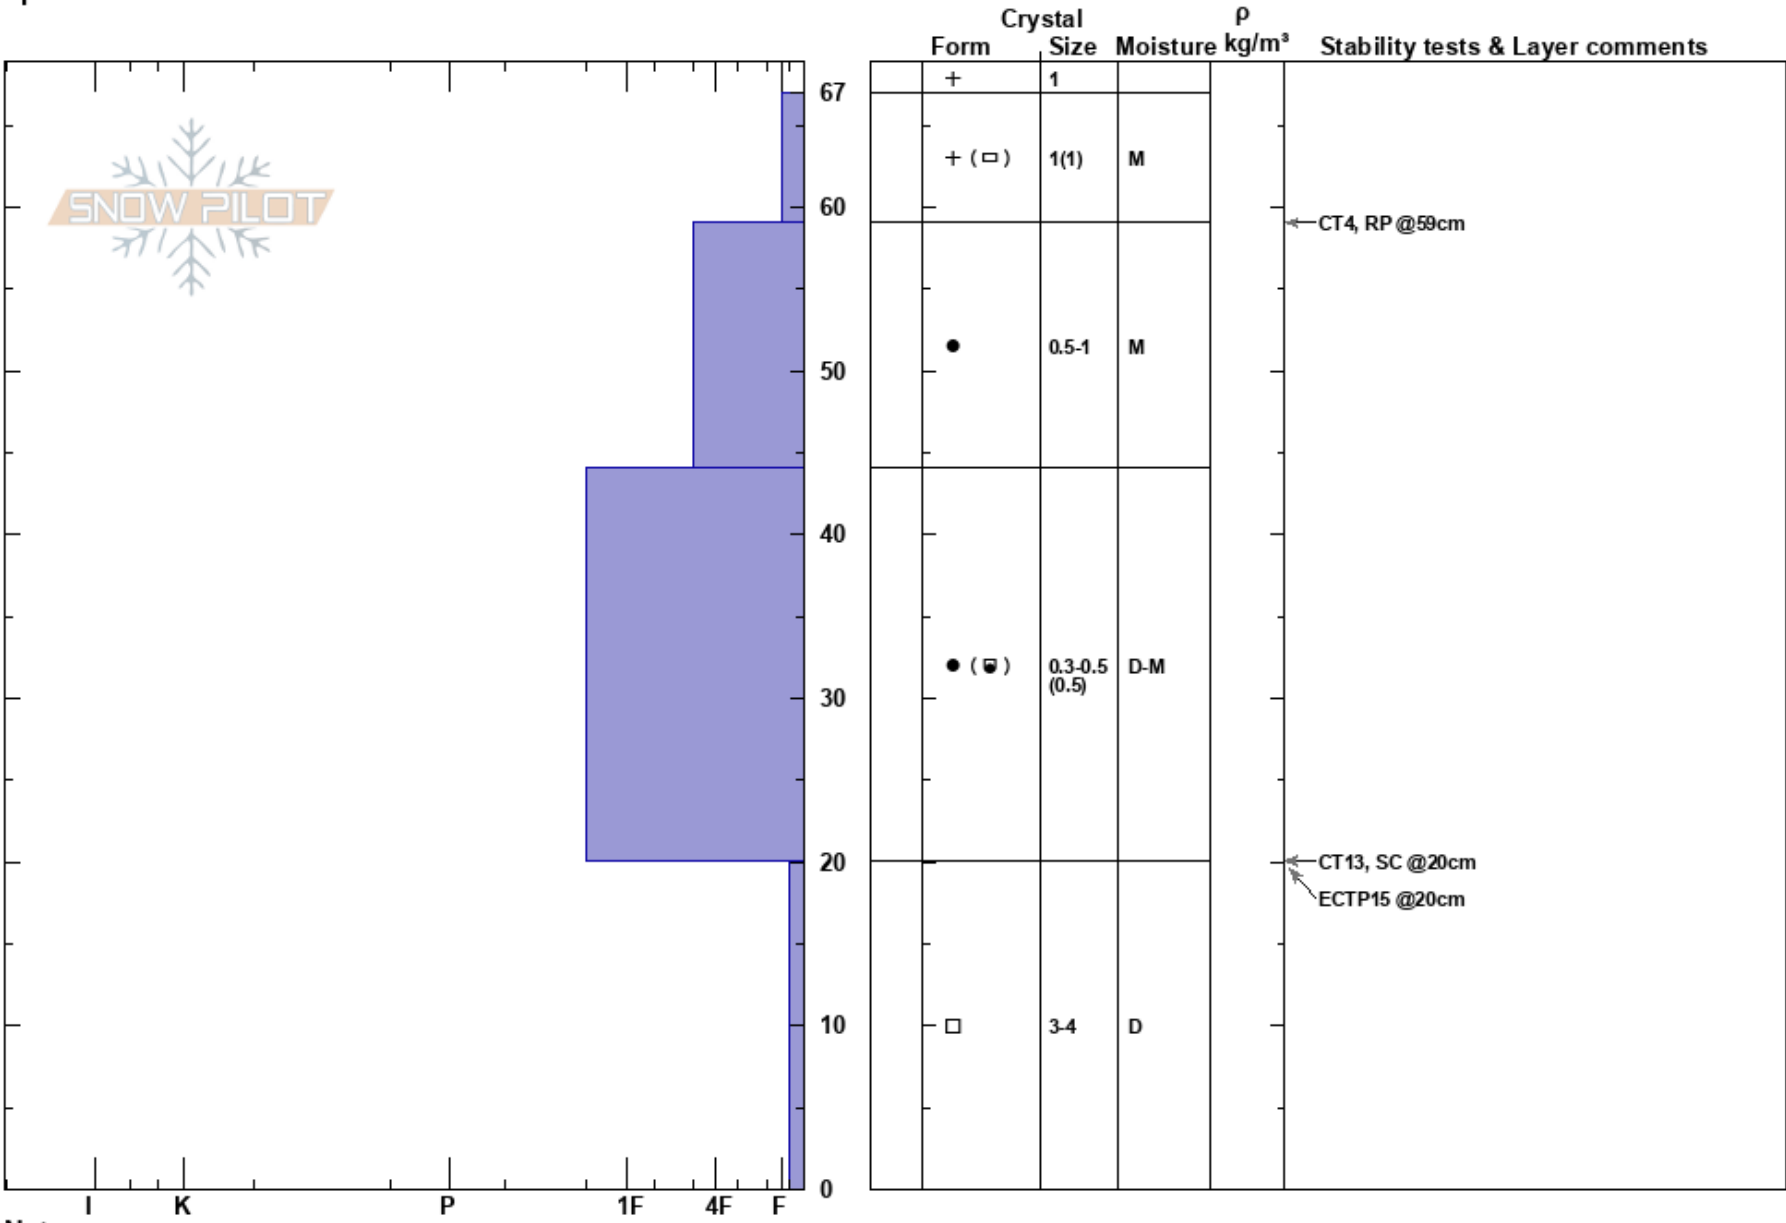

Scenic Viewpoint  
 Carson Range  
 CA  
 Elevation: 9810 ft  
 Aspect: N  
 Specifics:

Mike Galgay  
 12/20/2023 - 10:15am  
 Co-ord: 38.91320N, -119.90554W  
 Slope Angle: 8°  
 Wind Loading: no

Stability: Poor  
 Air Temperature:  
 Sky Cover: OVC  
 Precipitation: NO  
 Wind: SE Light Breeze

HS:67  
 PF:65  
 PS: 10  
 20-0cm: Problematic layer

Layer Notes:

Notes: