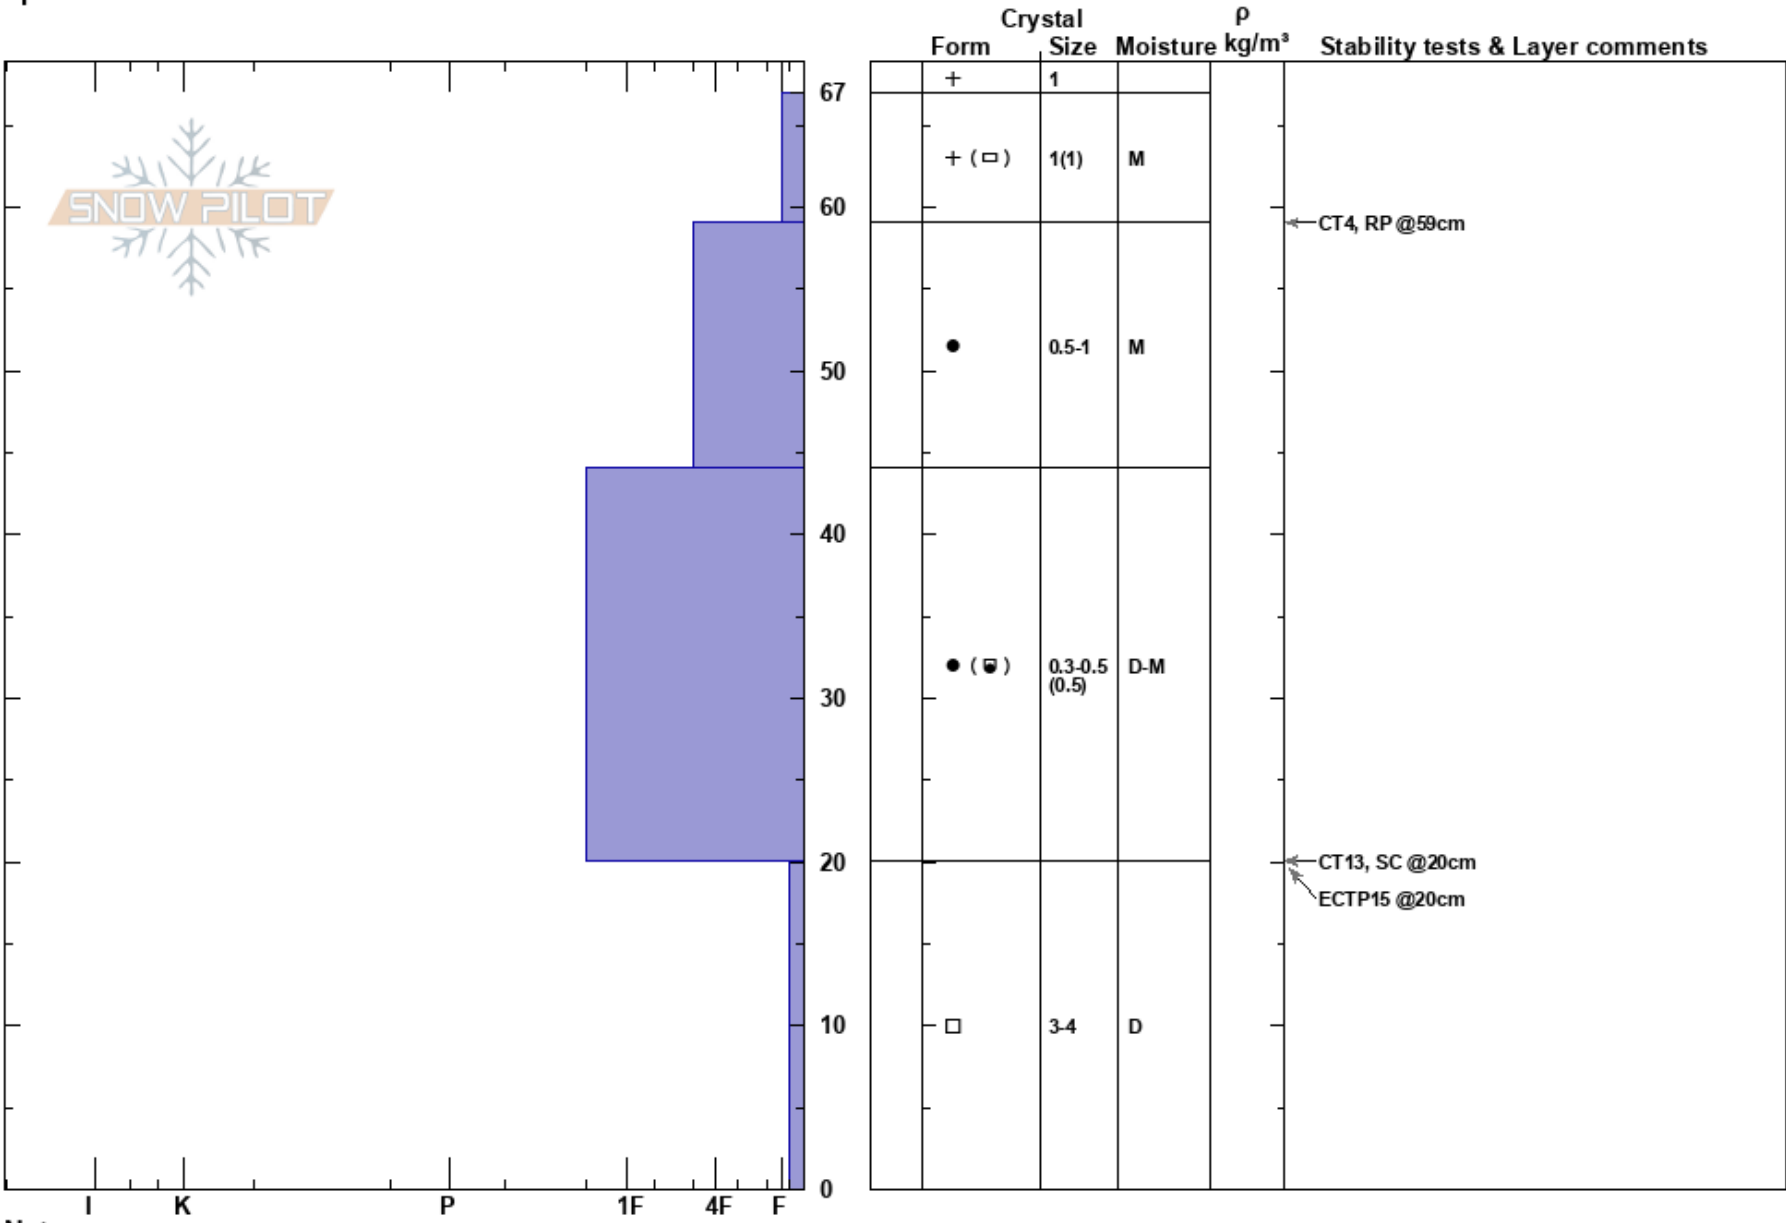

Scenic Viewpoint
 Carson Range
 CA
 Elevation: 9810 ft
 Aspect: N
 Specifics:

Mike Galgay
 12/20/2023 - 10:15am
 Co-ord: 38.91320N, -119.90554W
 Slope Angle: 8°
 Wind Loading: no

Stability: Poor
 Air Temperature:
 Sky Cover: OVC
 Precipitation: NO
 Wind: SE Light Breeze

HS:67
 PF:65
 PS: 10
 20-0cm: Problematic layer

Layer Notes:

Notes: