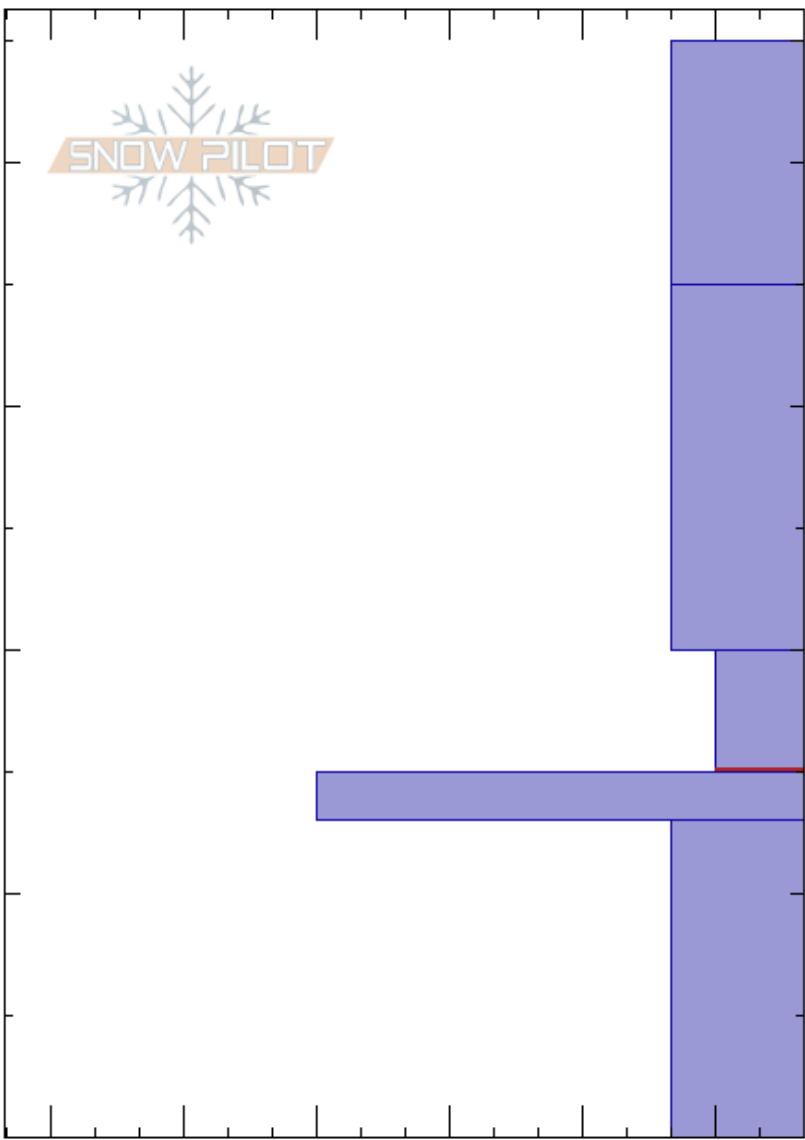

Lazy Susan  
 Bridger Range  
 MT  
 Elevation: 8500 ft  
 Aspect: 60°  
 Specifics:

Doug Chabot-Admin  
 12/19/2023 - 11:30am  
 Co-ord: 45.82334N, -110.92911W  
 Slope Angle: 27°  
 Wind Loading:

Stability: Fair  
 Air Temperature: -1°C  
 Sky Cover: CLR  
 Precipitation: NO  
 Wind:

HS:45  
 20-15cm: Problematic layer

Crystal Form	Crystal Size	Moisture	$\rho$ kg/m <sup>3</sup>	Stability tests & Layer comments
☒				
□				
^	4			
⊙⊙				← 2x ECTN12 @15cm ← ECTN14 @15cm
^	6-8			

Notes: