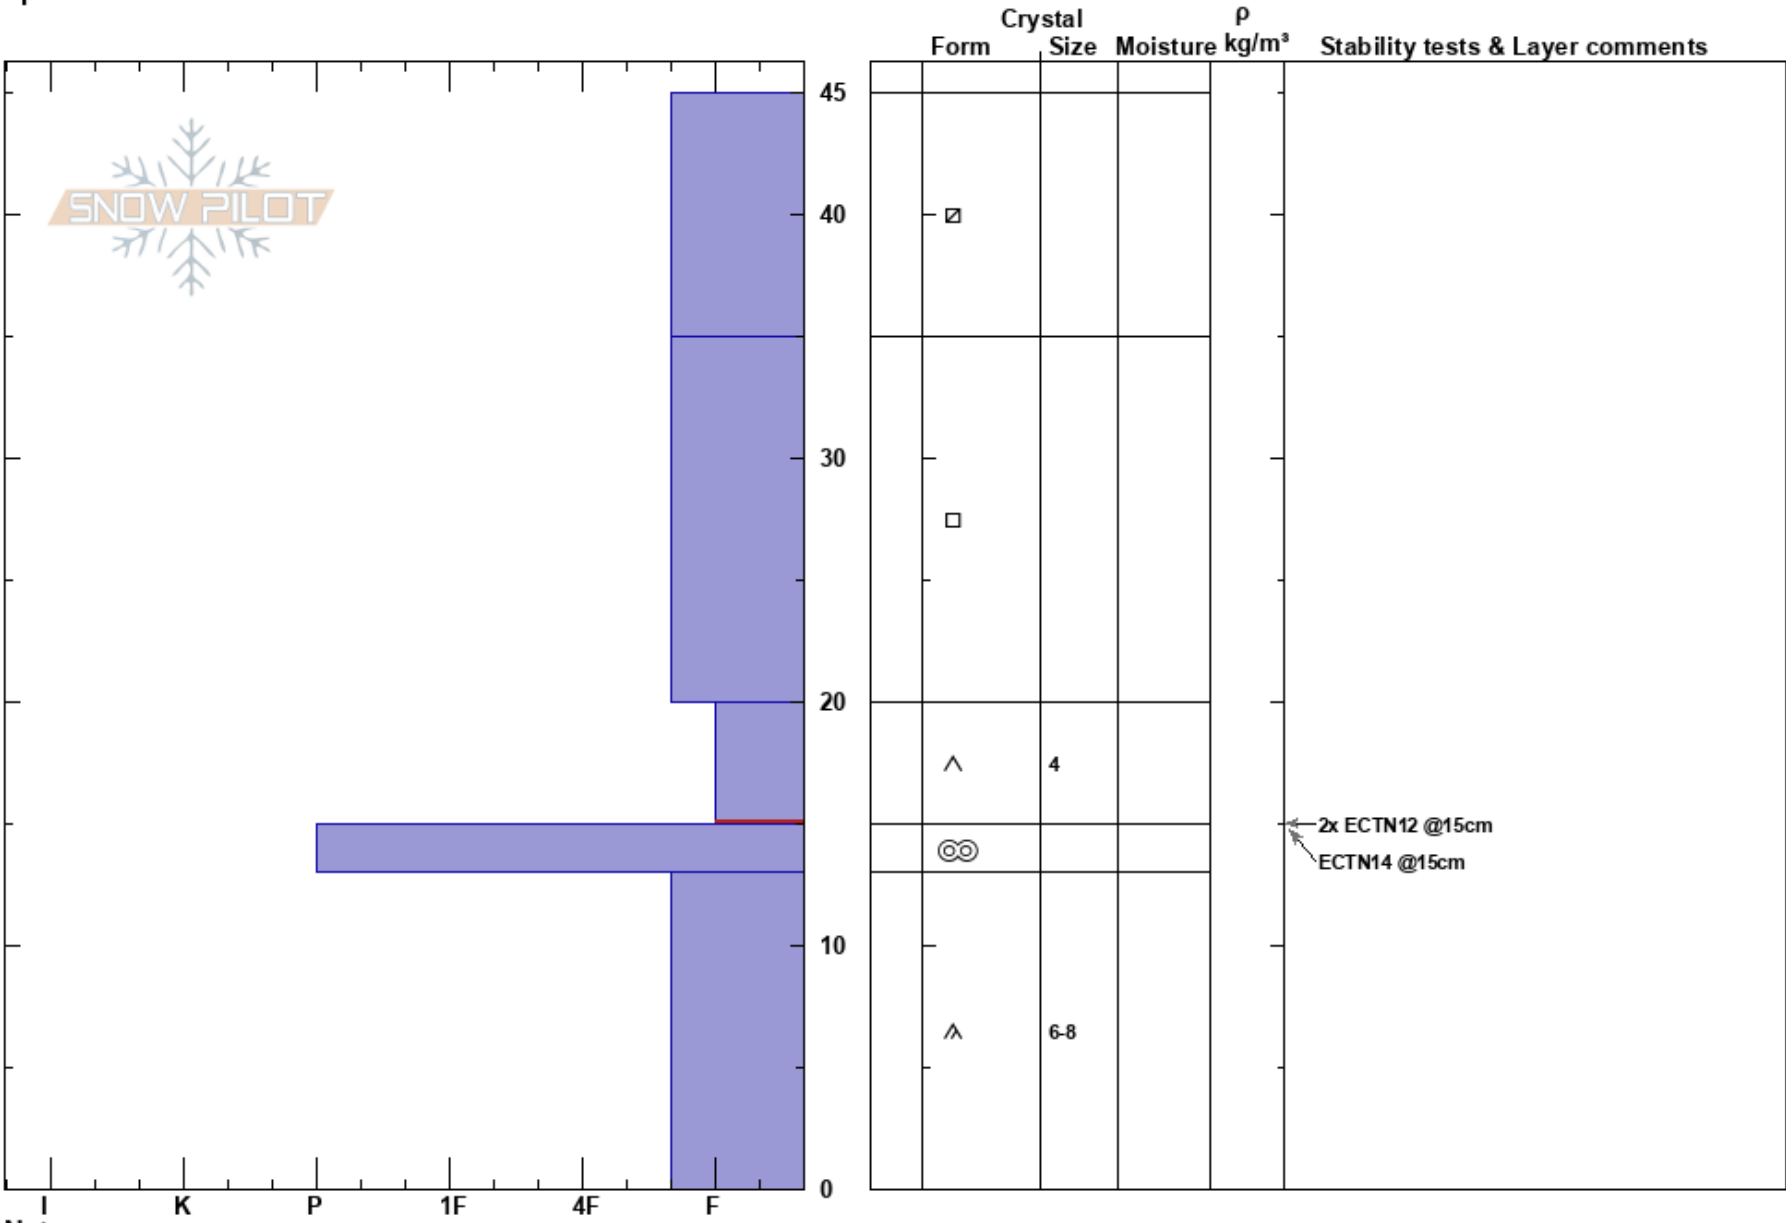

Lazy Susan
 Bridger Range
 MT
 Elevation: 8500 ft
 Aspect: 60°
 Specifics:

Doug Chabot-Admin
 12/19/2023 - 11:30am
 Co-ord: 45.82334N, -110.92911W
 Slope Angle: 27°
 Wind Loading:

Stability: Fair
 Air Temperature: -1°C
 Sky Cover: CLR
 Precipitation: NO
 Wind:

HS:45
 20-15cm: Problematic layer

Notes: