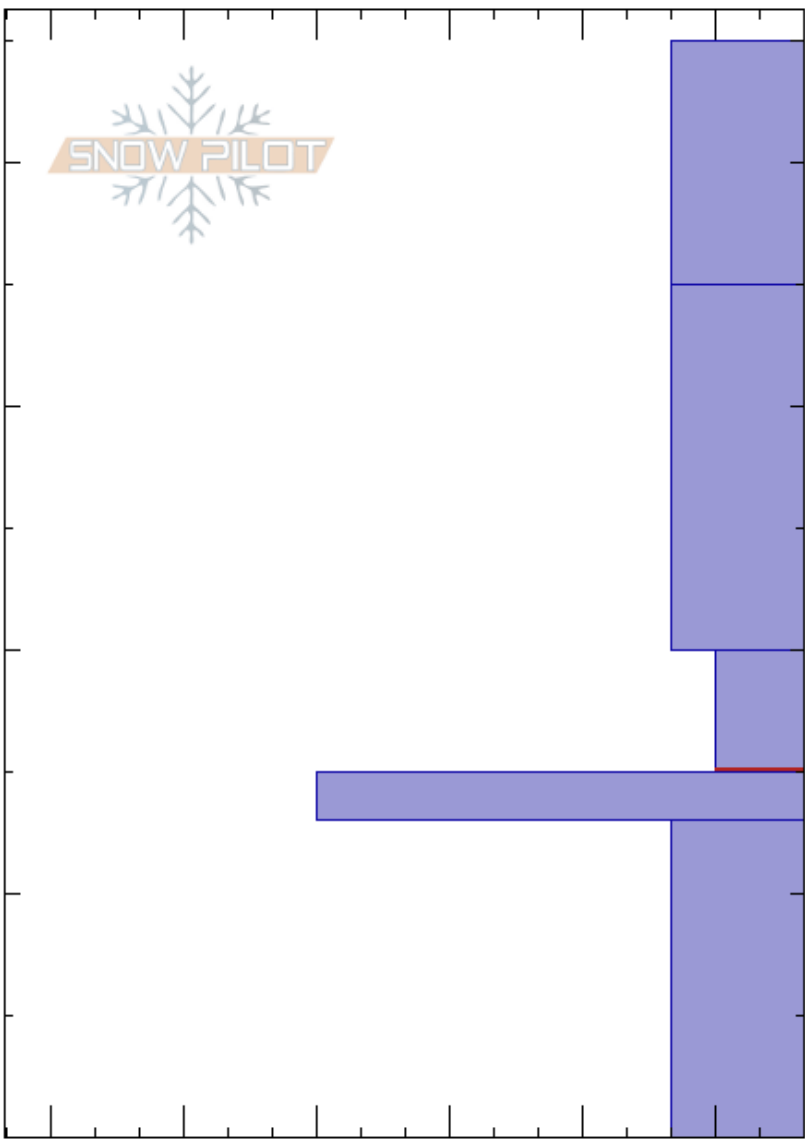

Lazy Susan
 Bridger Range
 MT
 Elevation: 8500 ft
 Aspect: 60°
 Specifics:

Doug Chabot-Admin
 12/19/2023 - 11:30am
 Co-ord: 45.82334N, -110.92911W
 Slope Angle: 27°
 Wind Loading:

Stability: Fair
 Air Temperature: -1°C
 Sky Cover: CLR
 Precipitation: NO
 Wind:

HS:45
 20-15cm: Problematic layer

Crystal Form	Crystal Size	Moisture	ρ kg/m ³	Stability tests & Layer comments
☐				
☐				
^	4			
⊙⊙				← 2x ECTN12 @15cm ← ECTN14 @15cm
^	6-8			

Notes: