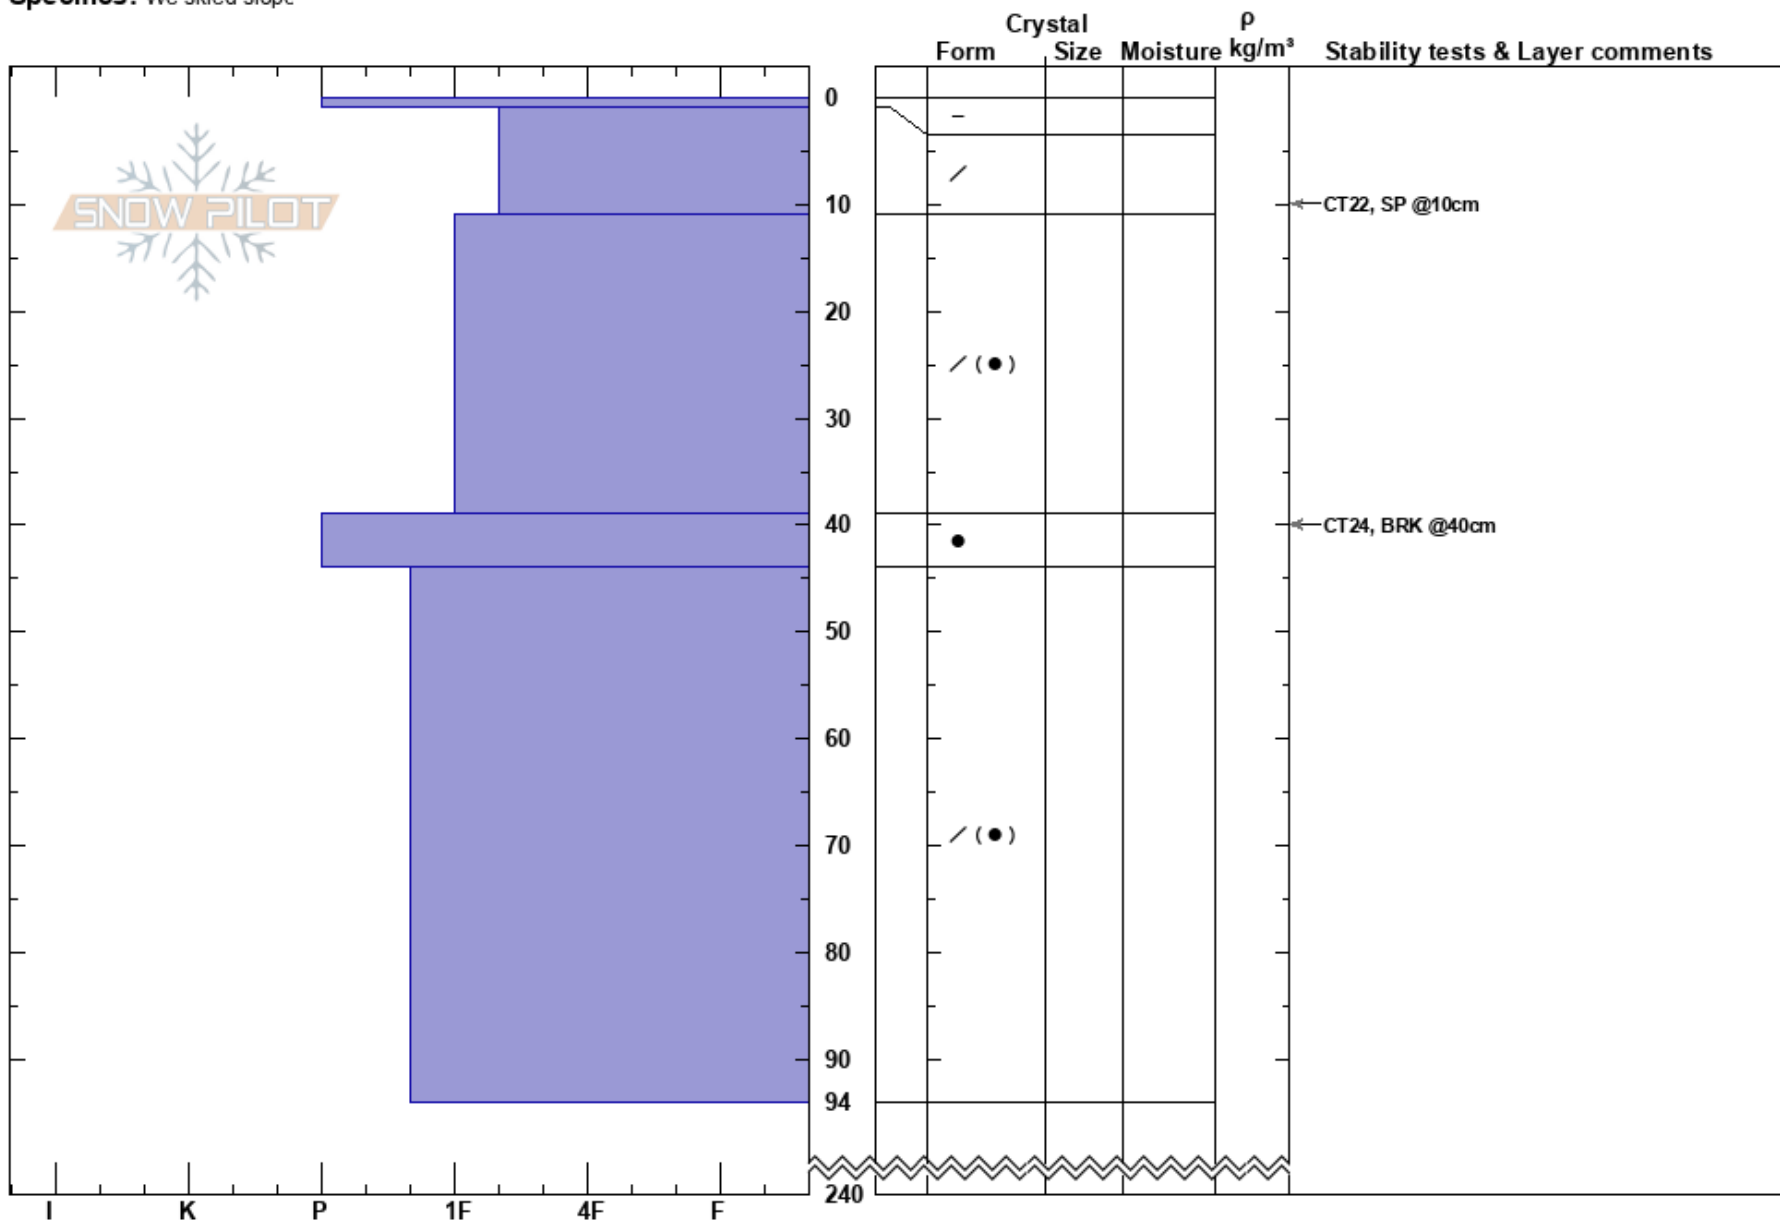

Sadzele Middle NE
 Gudauri
 Georgia
Elevation: 3220 m
Aspect: NE
Specifics: We skied slope

Luke Frisken
 20/12/2023 - 13:45
Co-ord: 42.51364S, 44.50759E
Slope Angle: 23°
Wind Loading:

Stability:
Air Temperature:
Sky Cover: CLR
Precipitation: NO
Wind: Calm

HS:240
PS: 10
Layer Notes:

Notes: