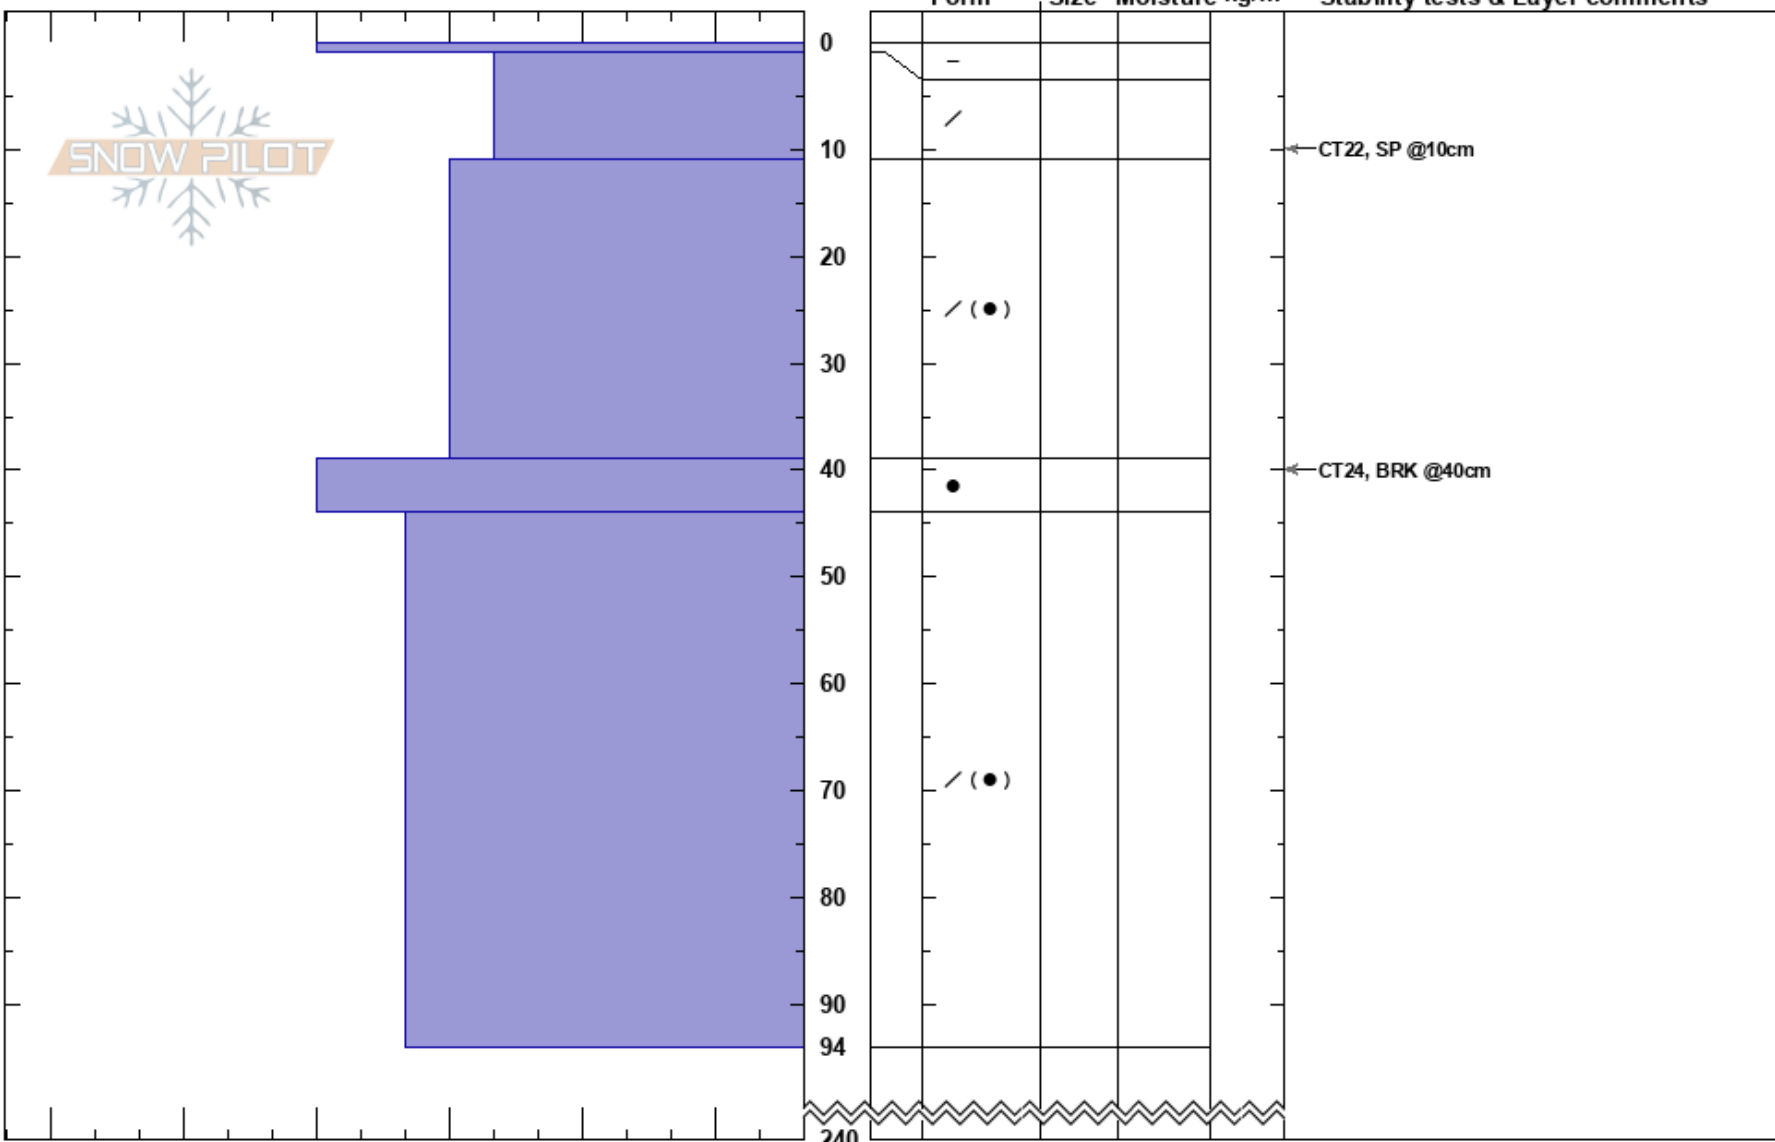

Sadzele Middle NE
 Gudauri
 Georgia
Elevation: 3220 m
Aspect: NE
Specifics: We skied slope

Luke Frisken
 20/12/2023 - 13:45
Co-ord: 42.51364S, 44.50759E
Slope Angle: 23°
Wind Loading:

Stability:
Air Temperature:
Sky Cover: CLR
Precipitation: NO
Wind: Calm

HS:240
PS: 10
Layer Notes:

Notes: