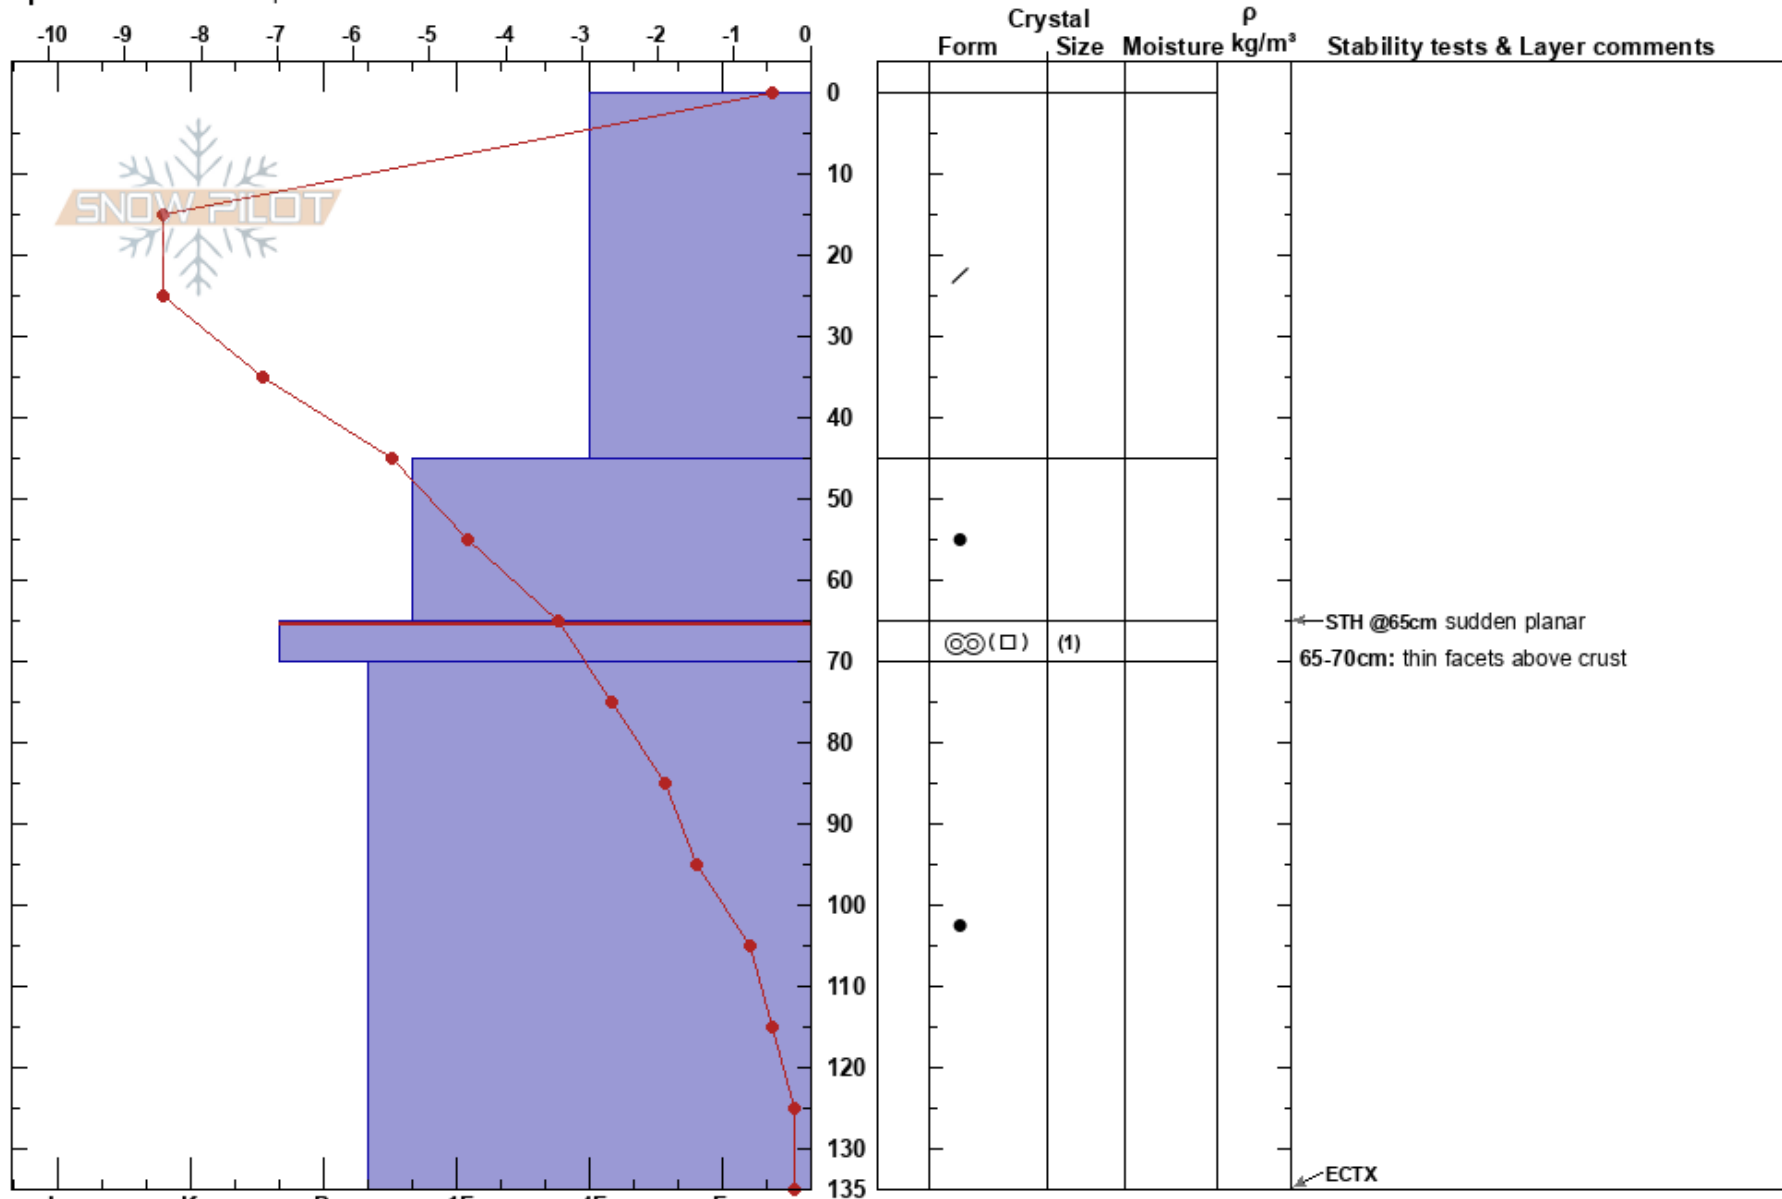

Sadzele SE
 Gudauri
 Georgia
 Elevation: 3025 m
 Aspect: SE
 Specifics: We skied slope

Luke Frisken
 20/12/2023 - 12:10
 Co-ord: 42.50781S, 44.50891E
 Slope Angle: 20°
 Wind Loading:

Stability: HS:135
 Air Temperature: -6°C PS: 20
 Sky Cover: CLR
 Precipitation: NO
 Wind: Calm
 Layer Notes:
 65-70cm: thin facets above crust
 65-70cm: Problematic layer

Notes: An old size 1 or 2 avalanche was observed higher up near the saddle at about 3150m that ran on an E aspect. Signs of perhaps cross slope wind loading on the E face of Sadzele West Peak