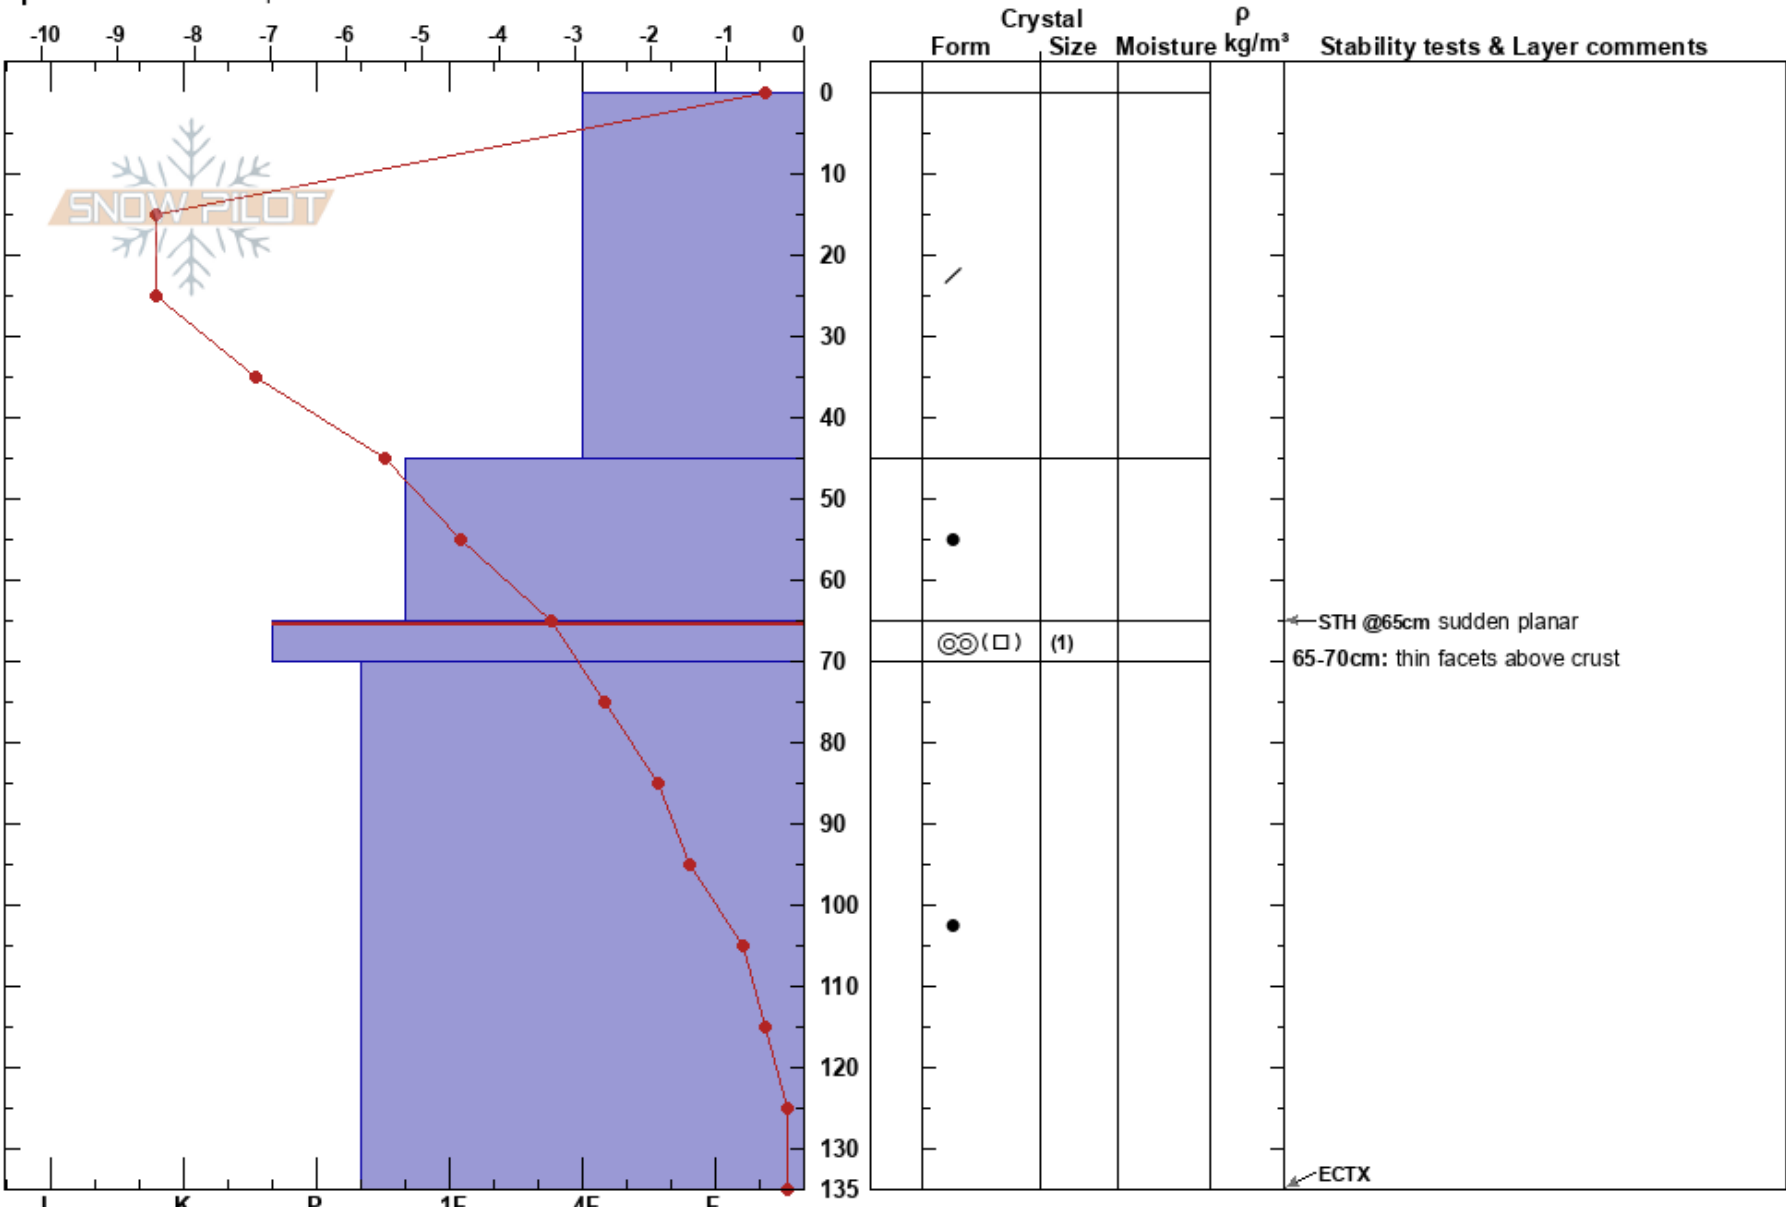

Sadzele SE
 Luke Frisken
 Gudauri
 Georgia
 Elevation: 3025 m
 Aspect: SE
 Specifics: We skied slope

20/12/2023 - 12:10
 Co-ord: 42.50781S, 44.50891E
 Slope Angle: 20°
 Wind Loading:

Stability:
 Air Temperature: -6°C
 Sky Cover: CLR
 Precipitation: NO
 Wind: Calm

HS:135
 PS:20
 65-70cm: thin facets above crust
 65-70cm: Problematic layer

Notes: An old size 1 or 2 avalanche was observed higher up near the saddle at about 3150m that ran on an E aspect. Signs of perhaps cross slope wind loading on the E face of Sadzele West Peak