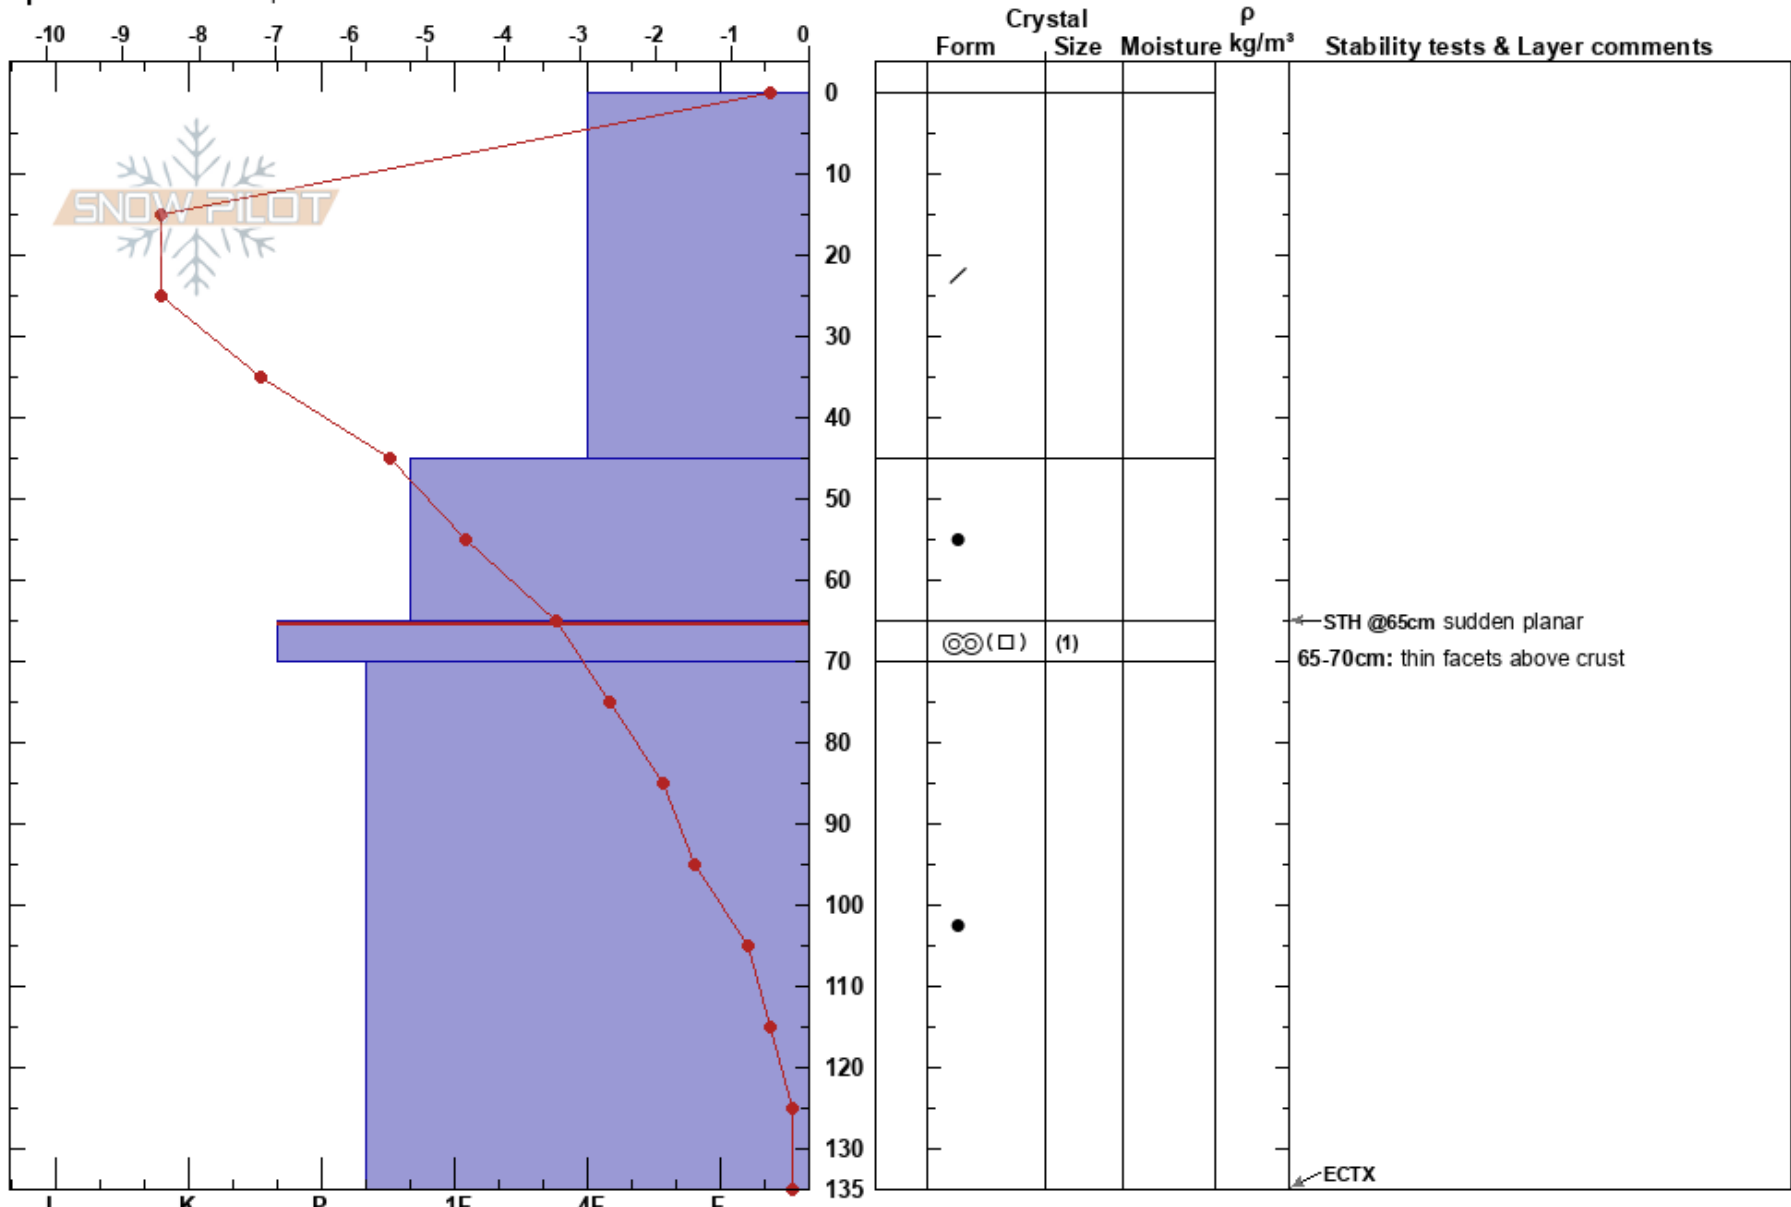

Sadzele SE  
 Gudauri  
 Georgia  
 Elevation: 3025 m  
 Aspect: SE  
 Specifics: We skied slope

Luke Frisken  
 20/12/2023 - 12:10  
 Co-ord: 42.50781S, 44.50891E  
 Slope Angle: 20°  
 Wind Loading:

Stability:  
 Air Temperature: -6°C  
 Sky Cover: CLR  
 Precipitation: NO  
 Wind: Calm

HS:135  
 PS:20  
 Layer Notes:  
 65-70cm: thin facets above crust  
 65-70cm:Problematic layer

**Notes:** An old size 1 or 2 avalanche was observed higher up near the saddle at about 3150m that ran on an E aspect. Signs of perhaps cross slope wind loading on the E face of Sadzele West Peak