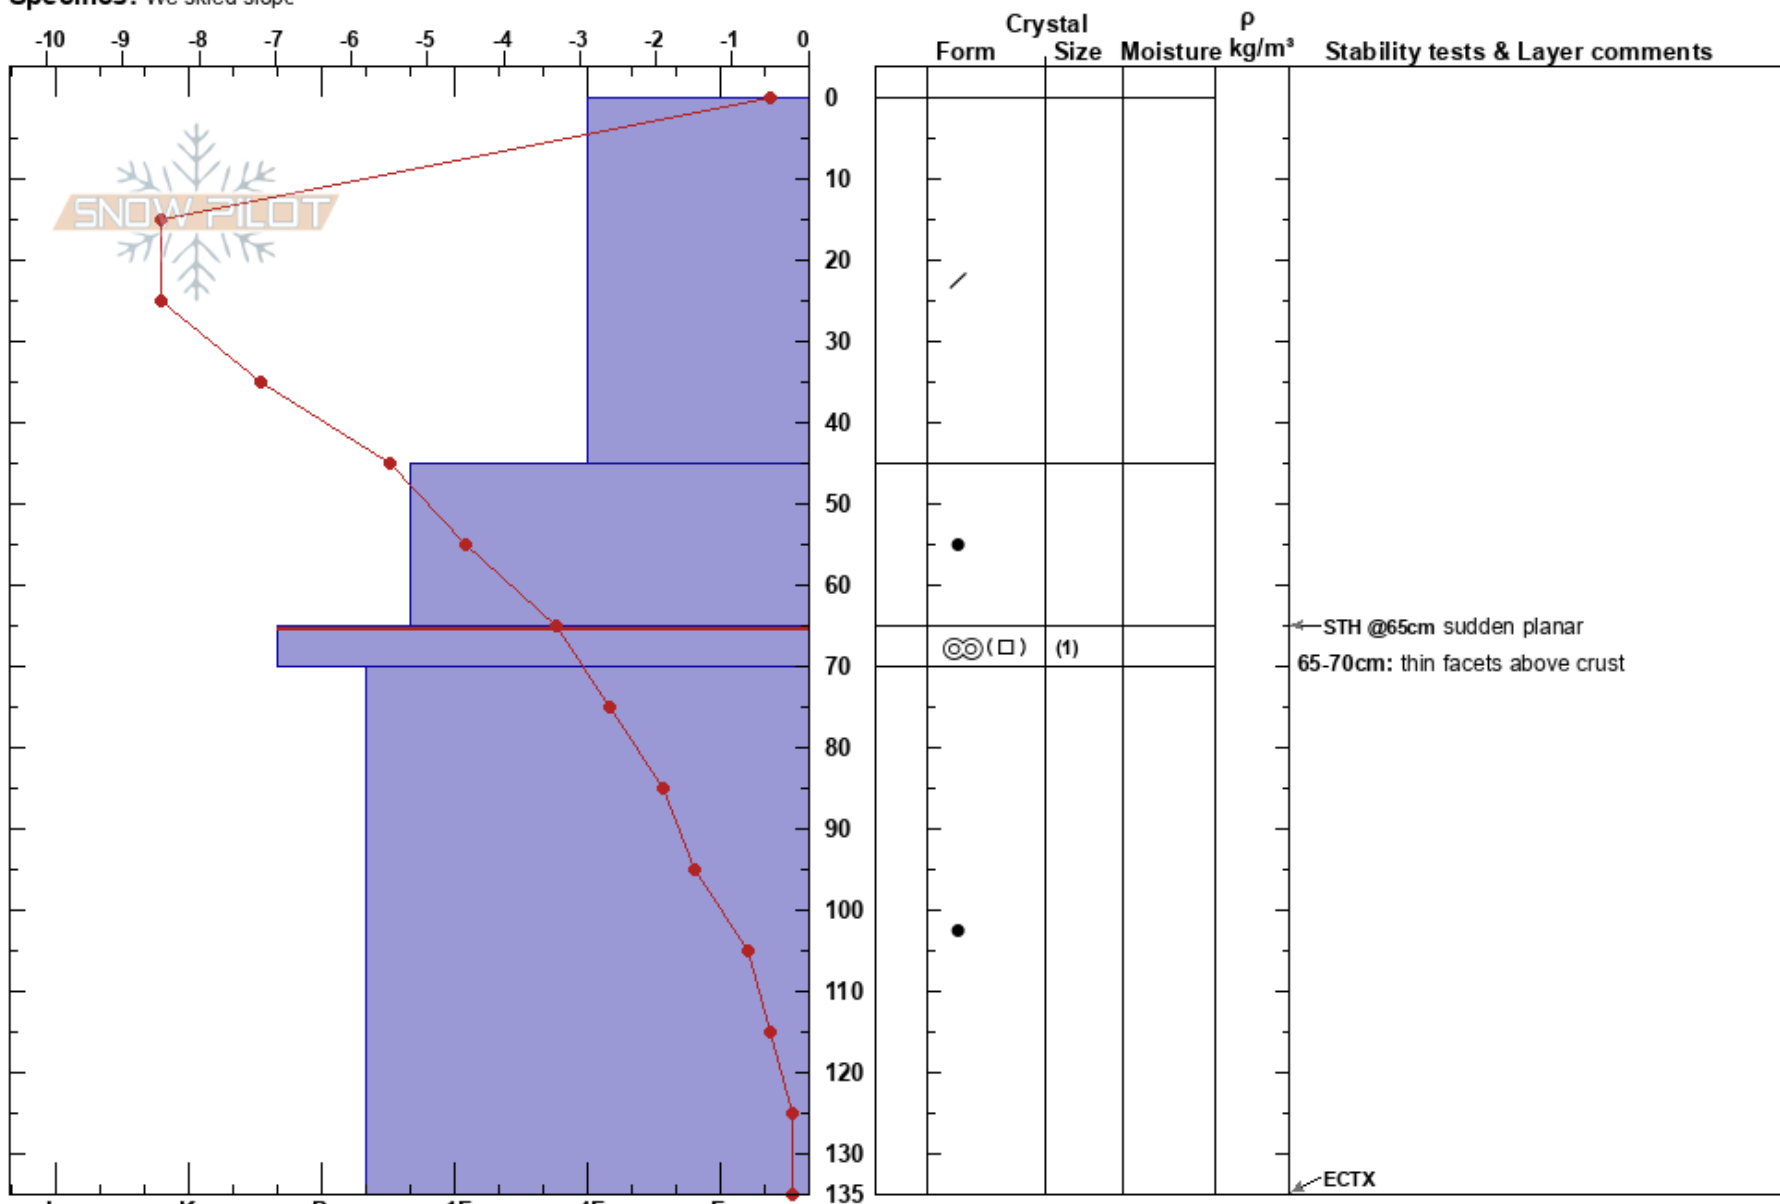

Sadzele SE
 Gudauri
 Georgia
 Elevation: 3025 m
 Aspect: SE
 Specifics: We skied slope

Luke Frisken
 20/12/2023 - 12:10
 Co-ord: 42.50781S, 44.50891E
 Slope Angle: 20°
 Wind Loading:

Stability:
 Air Temperature: -6°C
 Sky Cover: CLR
 Precipitation: NO
 Wind: Calm

HS:135
 PS:20
 Layer Notes:
 65-70cm: thin facets above crust
 65-70cm:Problematic layer

Notes: An old size 1 or 2 avalanche was observed higher up near the saddle at about 3150m that ran on an E aspect. Signs of perhaps cross slope wind loading on the E face of Sadzele West Peak