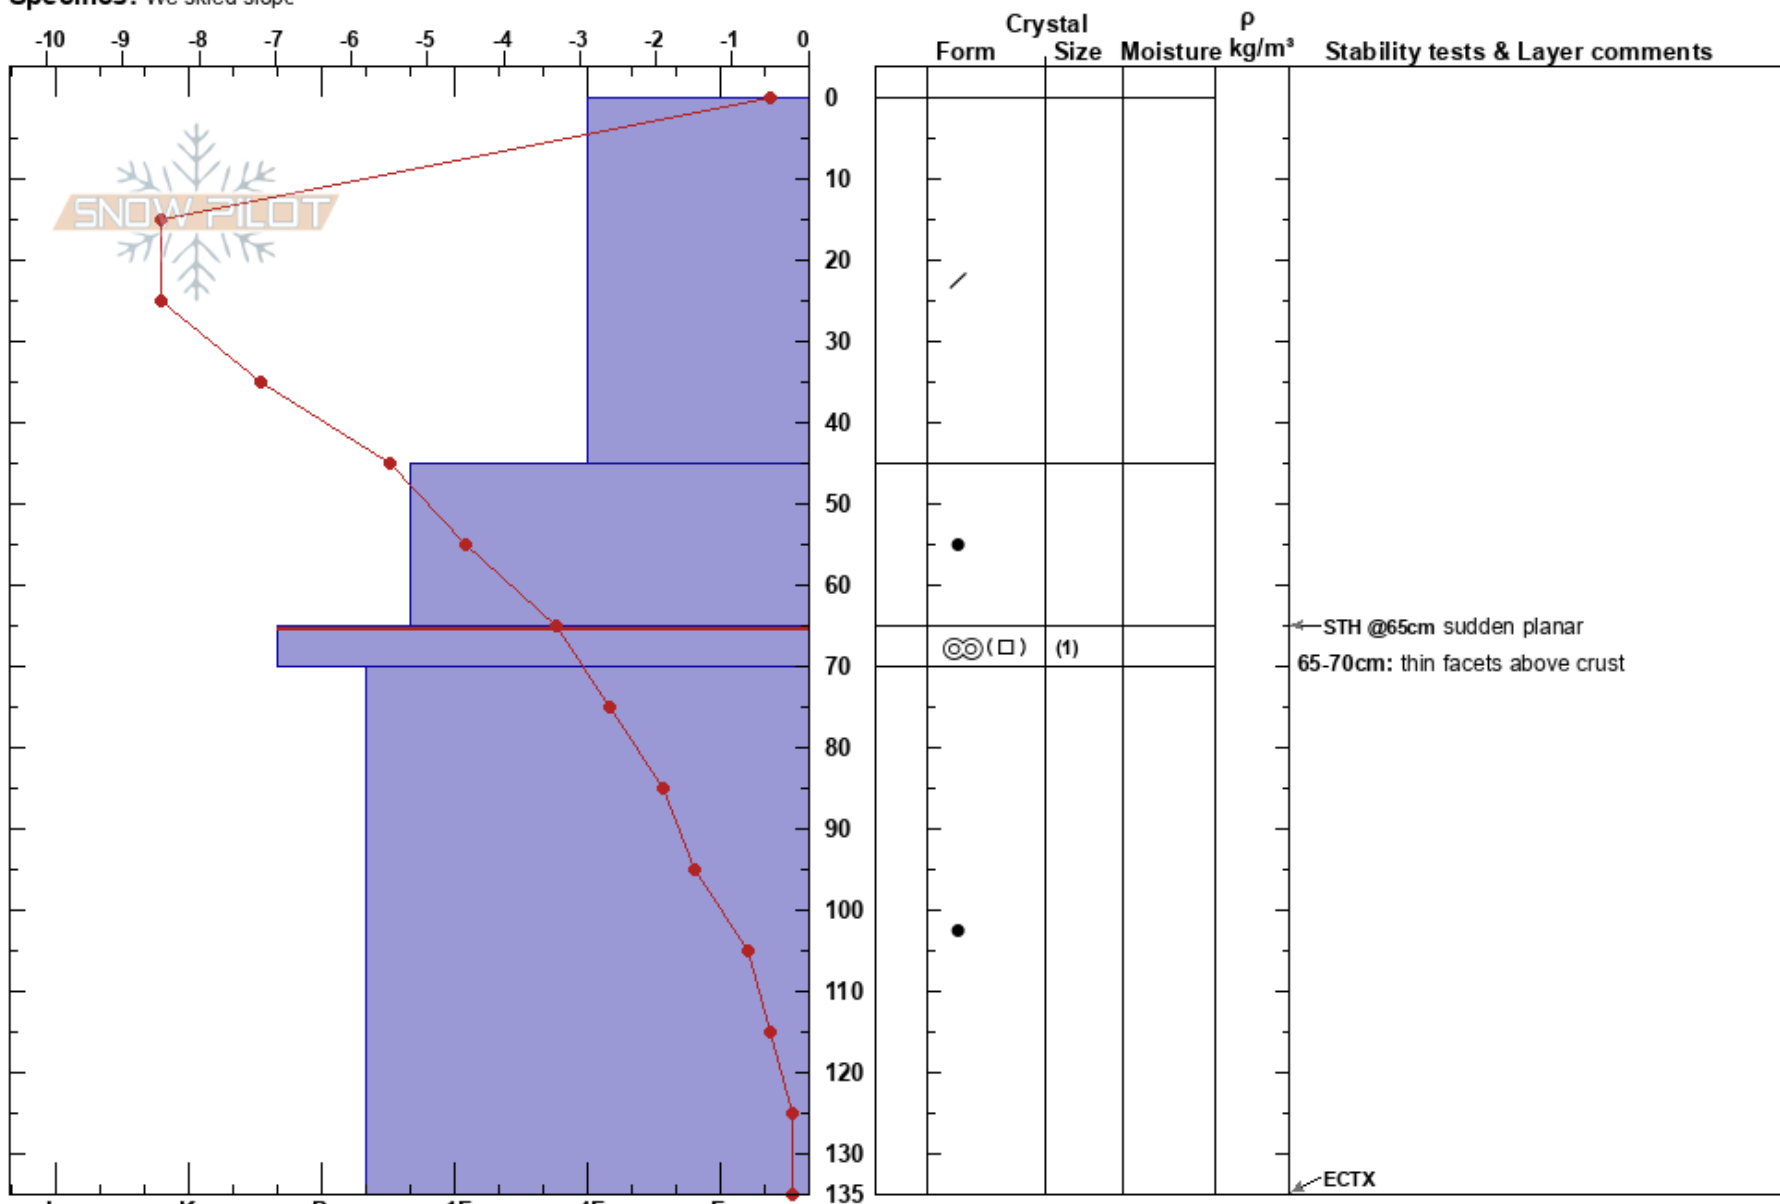

Sadzele SE
 Gudauri
 Georgia
 Elevation: 3025 m
 Aspect: SE
 Specifics: We skied slope

Luke Frisken
 20/12/2023 - 12:10
 Co-ord: 42.50781S, 44.50891E
 Slope Angle: 20°
 Wind Loading:

Stability:
 Air Temperature: -6°C
 Sky Cover: CLR
 Precipitation: NO
 Wind: Calm

HS:135
 PS:20
 65-70cm: thin facets above crust
 65-70cm:Problematic layer

Notes: An old size 1 or 2 avalanche was observed higher up near the saddle at about 3150m that ran on an E aspect. Signs of perhaps cross slope wind loading on the E face of Sadzele West Peak