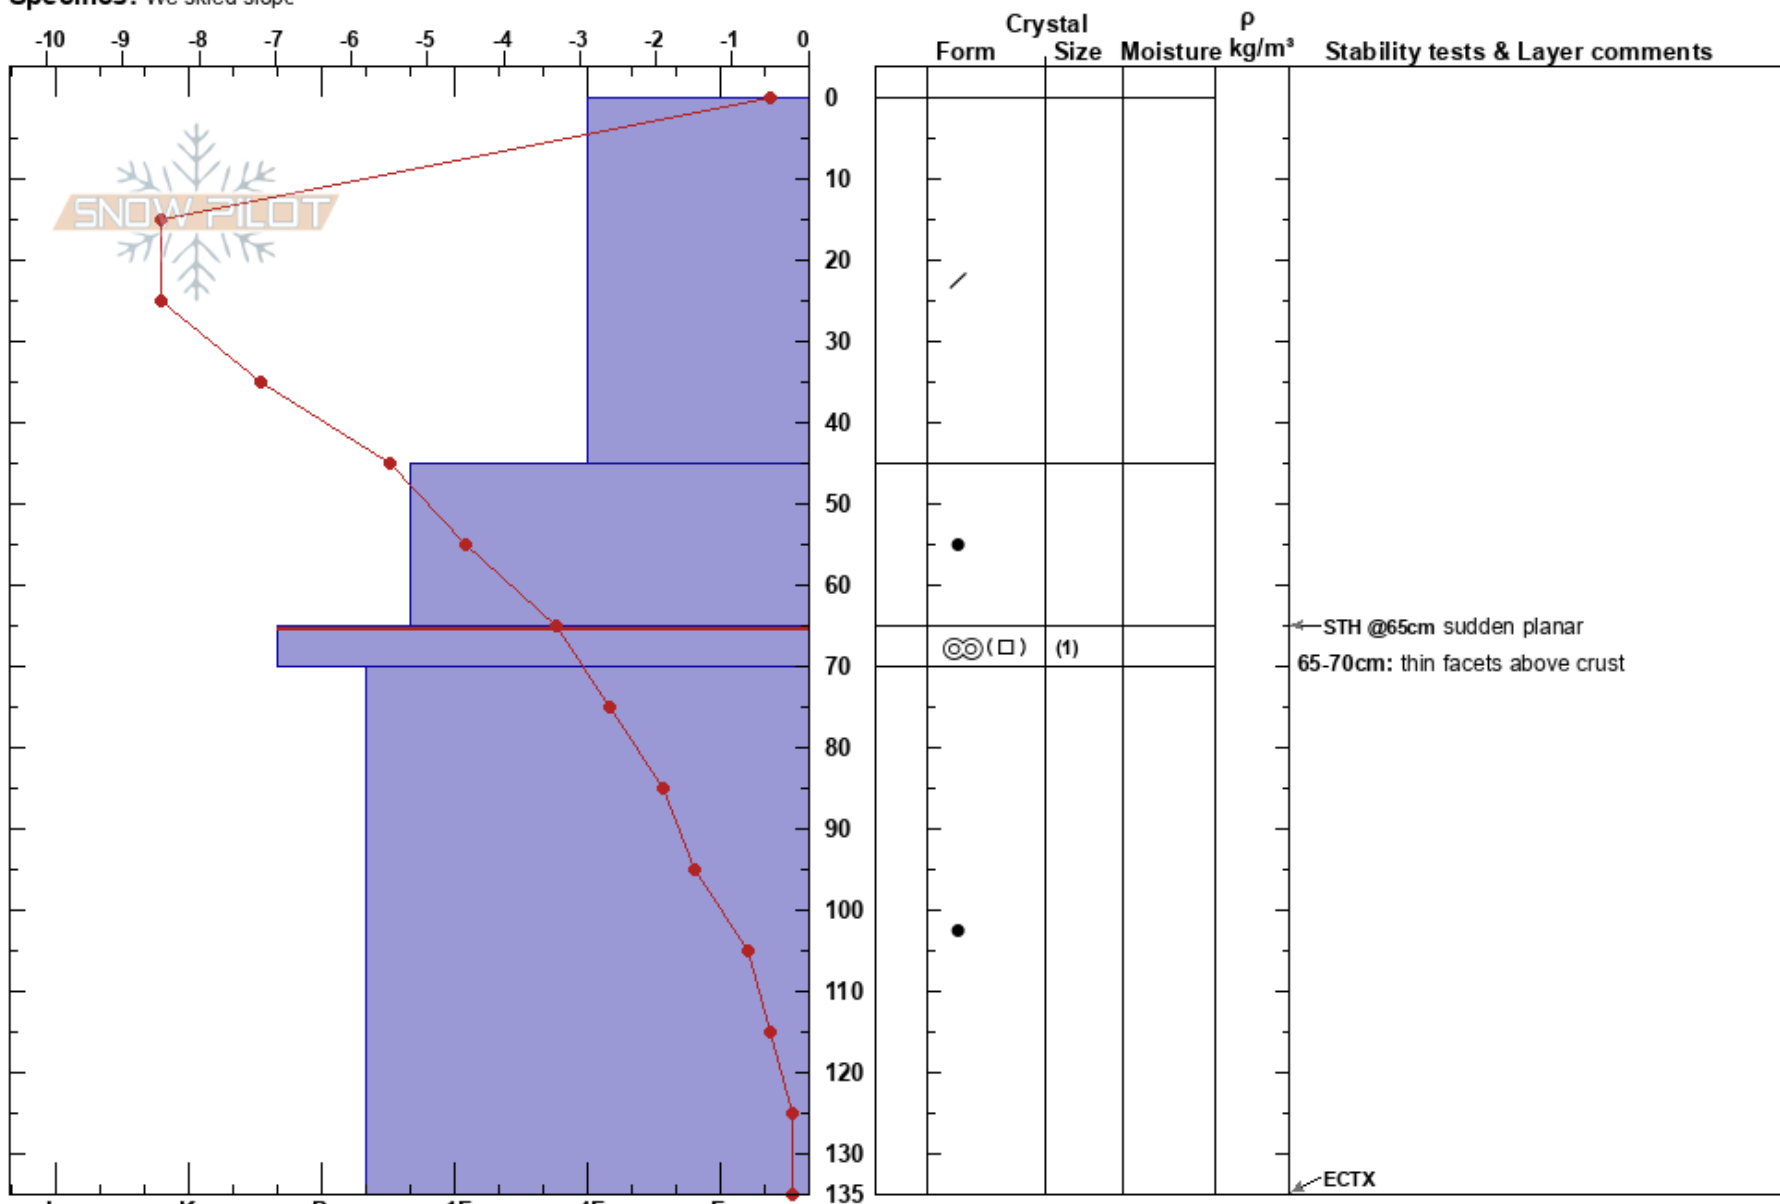

Sadzele SE  
 Gudauri  
 Georgia  
 Elevation: 3025 m  
 Aspect: SE  
 Specifics: We skied slope

Luke Frisken  
 20/12/2023 - 12:10  
 Co-ord: 42.50781S, 44.50891E  
 Slope Angle: 20°  
 Wind Loading:

Stability:  
 Air Temperature: -6°C  
 Sky Cover: CLR  
 Precipitation: NO  
 Wind: Calm

HS:135  
 PS:20  
 Layer Notes:  
 65-70cm: thin facets above crust  
 65-70cm:Problematic layer

**Notes:** An old size 1 or 2 avalanche was observed higher up near the saddle at about 3150m that ran on an E aspect. Signs of perhaps cross slope wind loading on the E face of Sadzele West Peak