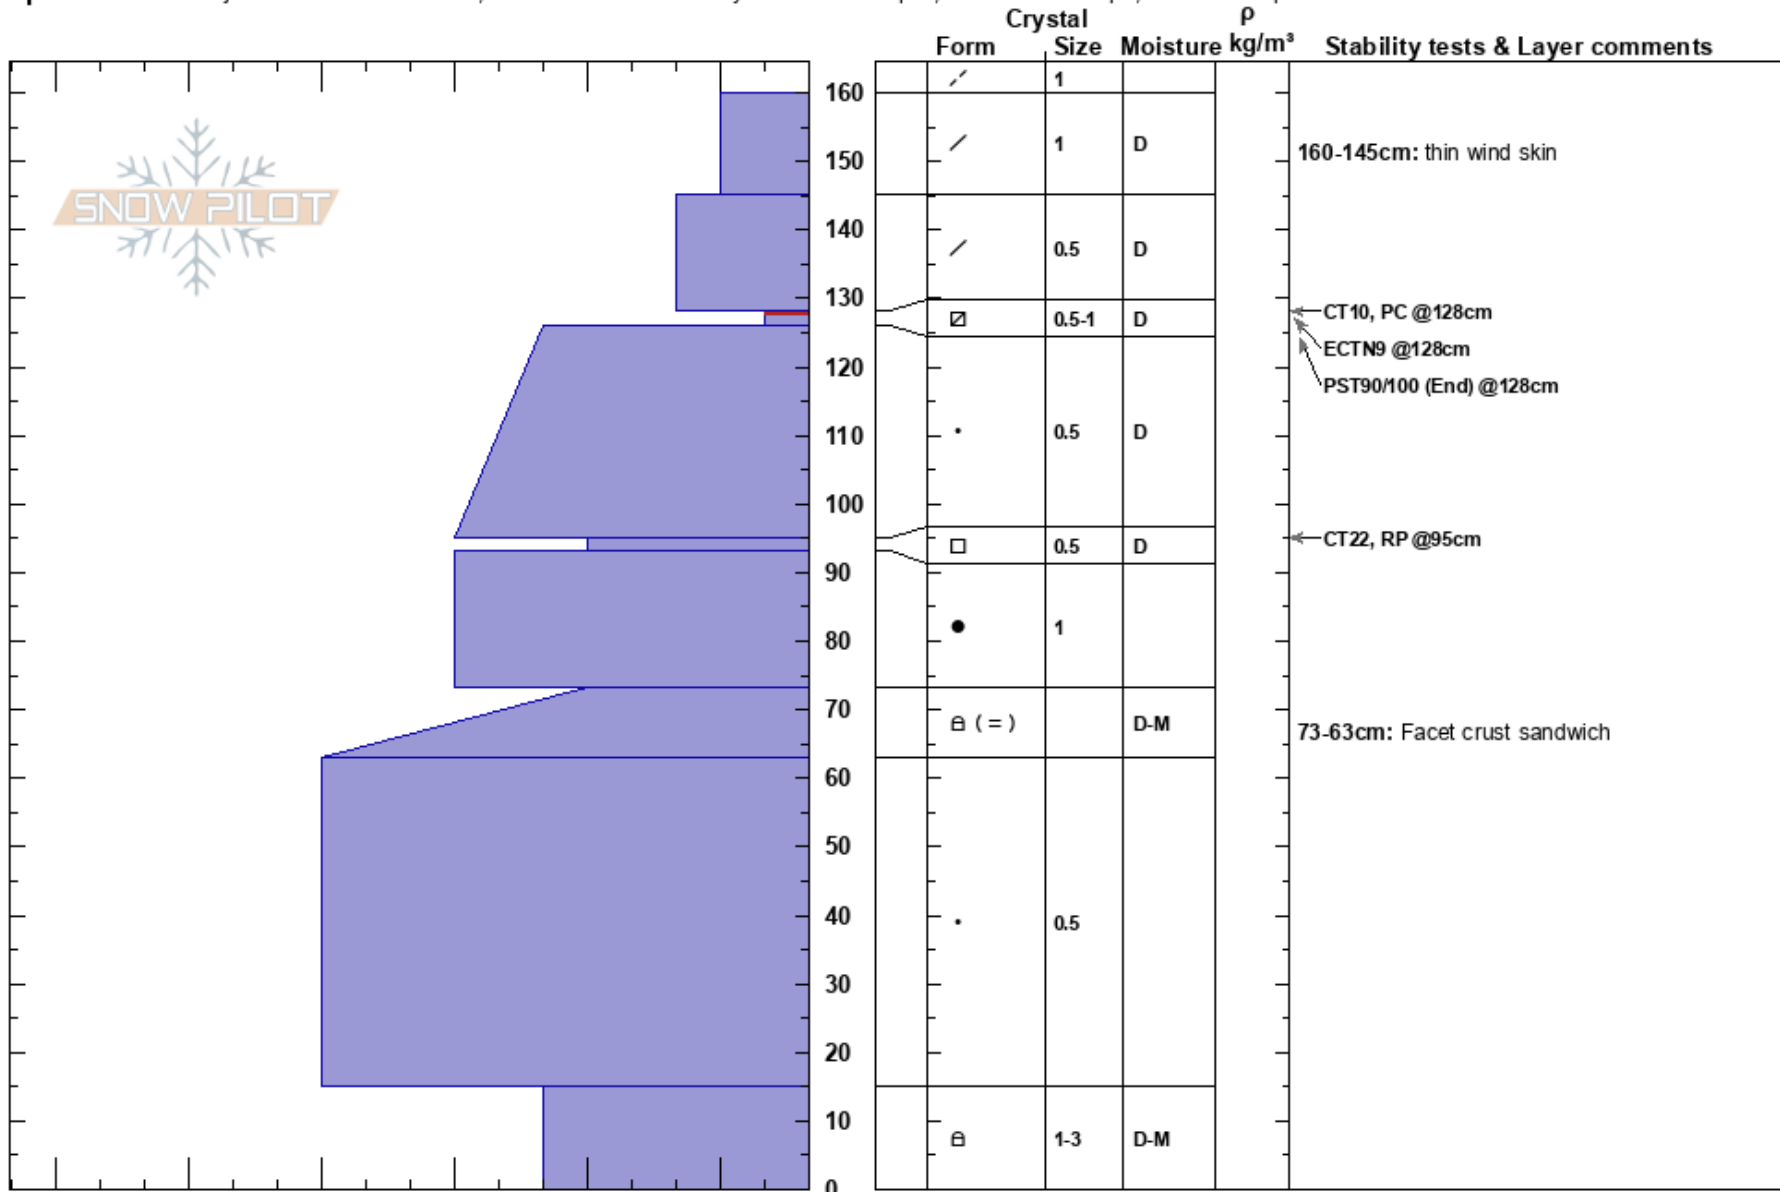

Decision Point  
 Hatcher Pass  
 AK  
 Elevation: 2650 ft  
 Aspect: W

Ryan Lewthwaite  
 12/19/2023 - 12:00pm  
 Co-ord: 61.77589N, -149.17914W  
 Slope Angle: 31°  
 Wind Loading: previous

Stability: Fair  
 Air Temperature: 26°F  
 Sky Cover: OVC  
 Precipitation: S-1  
 Wind: Calm

HS:160  
 PF:20  
 PS:10  
 Layer Notes:  
 160-145cm: thin wind skin  
 128-126cm: Avalanche Failure  
 128-126cm: Problematic layer  
 73-63cm: Facet crust sandwich

Specifics: Pit is adjacent to avalanche: flank; Recent avalanche activity on different slopes; Ski tracks on slope; We skied slope

Notes: 12/17/2023 at 14:55 Human triggered avalanche R2D1.5. 2 humans and 3 dogs caught and carried, no injuries.