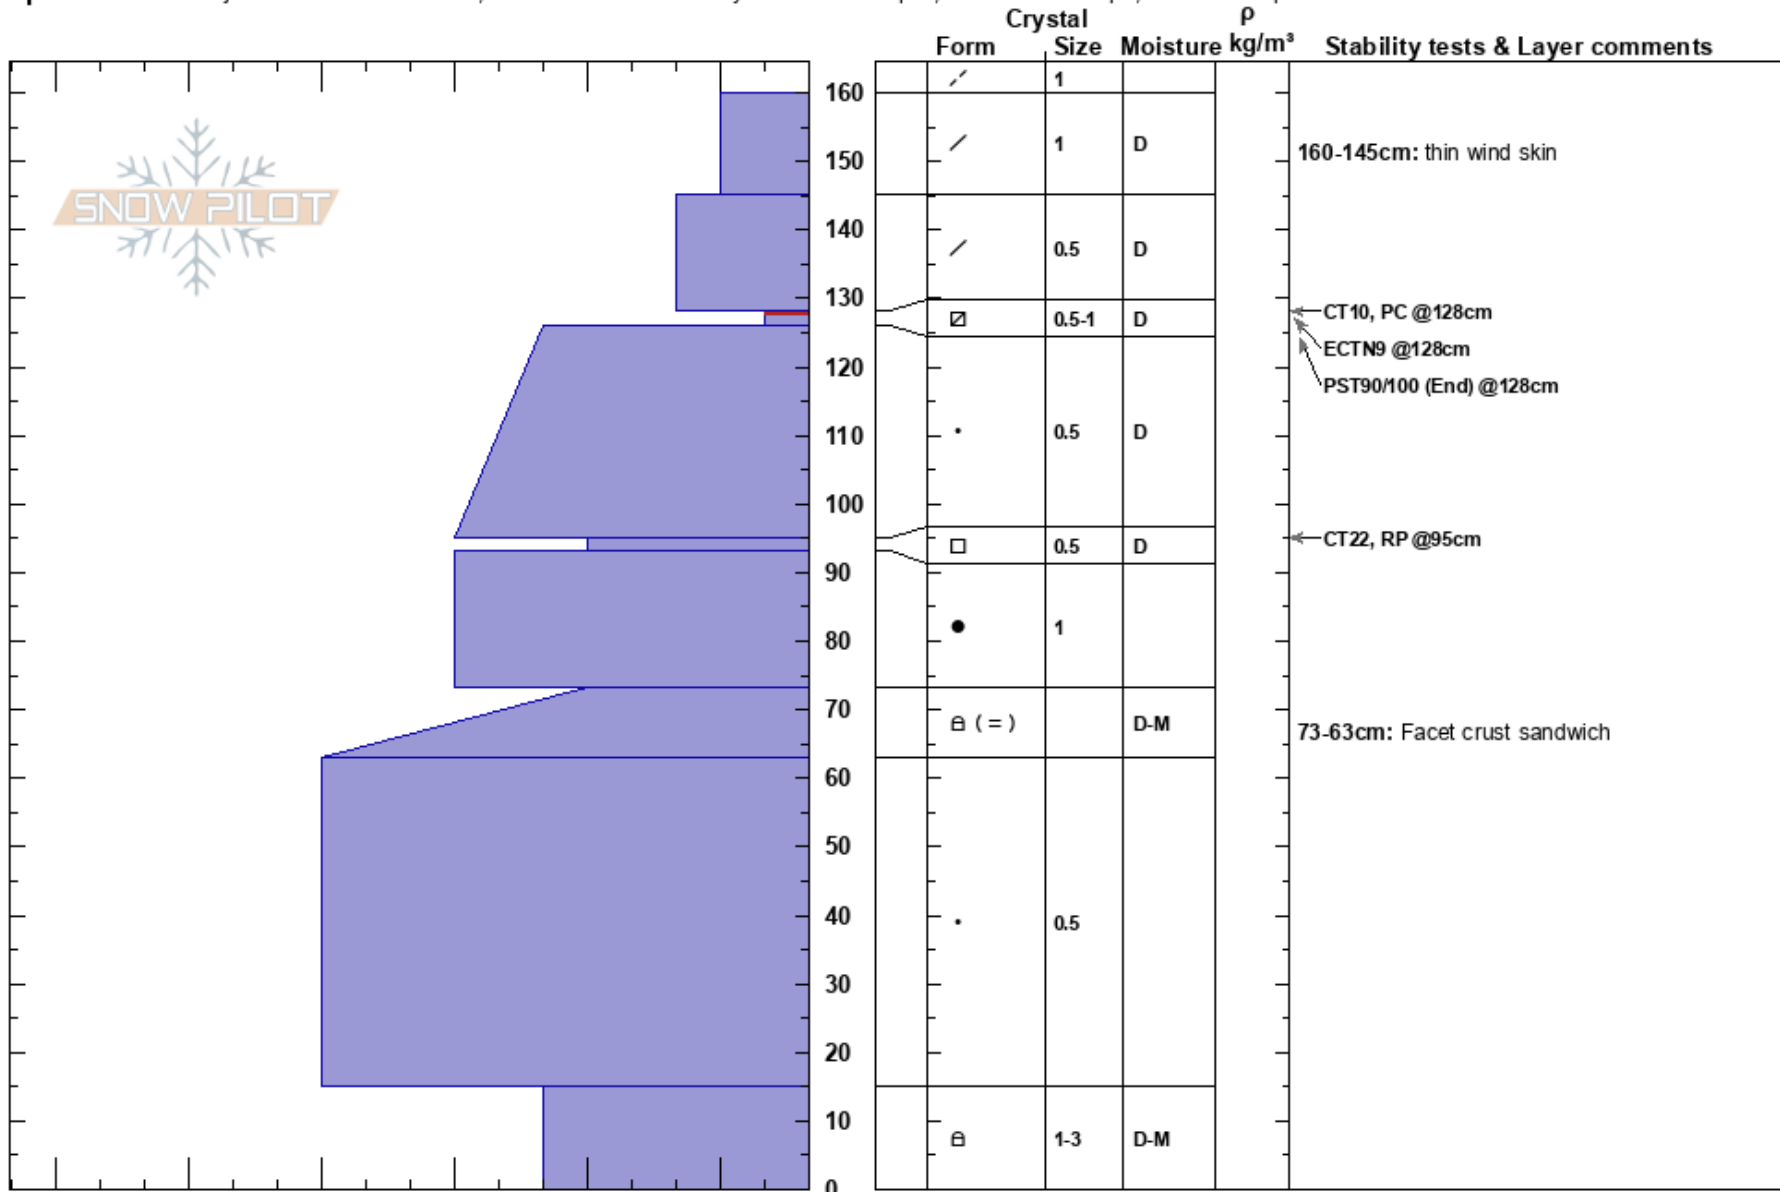

Decision Point
 Hatcher Pass
 AK
 Elevation: 2650 ft
 Aspect: W

Ryan Lewthwaite
 12/19/2023 - 12:00pm
 Co-ord: 61.77589N, -149.17914W
 Slope Angle: 31°
 Wind Loading: previous

Stability: Fair
 Air Temperature: 26°F
 Sky Cover: OVC
 Precipitation: S-1
 Wind: Calm

HS:160
 PF:20
 PS:10
 Layer Notes:
 160-145cm: thin wind skin
 128-126cm: Avalanche Failure
 128-126cm: Problematic layer
 73-63cm: Facet crust sandwich

Specifics: Pit is adjacent to avalanche: flank; Recent avalanche activity on different slopes; Ski tracks on slope; We skied slope

Notes: 12/17/2023 at 14:55 Human triggered avalanche R2D1.5. 2 humans and 3 dogs caught and carried, no injuries.