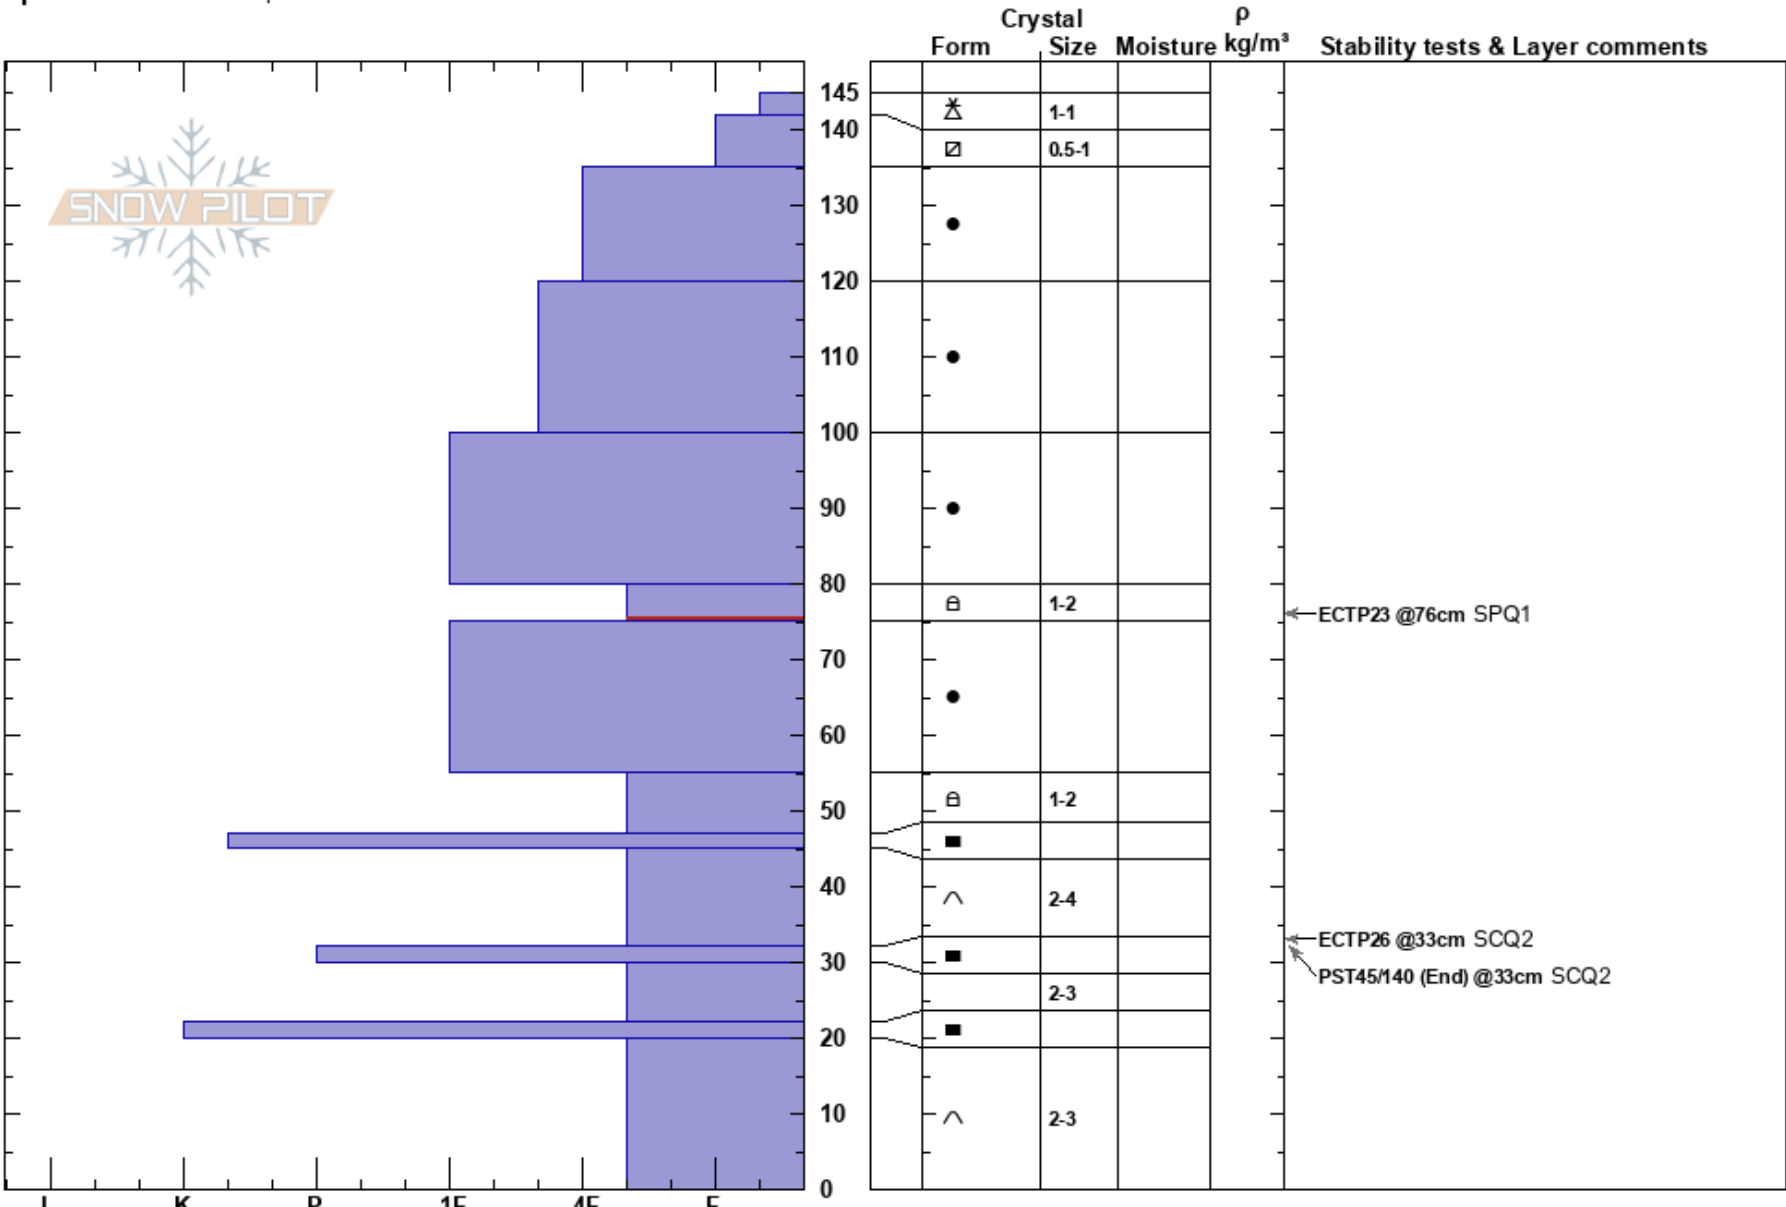

East Fork NNW 9700ft  
 Wasatch Range  
 UT  
 Elevation: 9700 ft  
 Aspect: 340°  
 Specifics: We skied slope

Sean Hathcock  
 12/19/2023 - 2:00pm  
 Co-ord: 40.61077N, -111.67017W  
 Slope Angle: 35°  
 Wind Loading:

Stability: **HS:145**  
 Air Temperature: **PF:45** 80-75cm:Problematic layer  
 Sky Cover: BKN  
 Precipitation: S1  
 Wind: Moderate  
**PS:30**

**Notes:** Wet snow surface until about 8700ft, accompanied by a short lived graupel storm. Greenhousing below 8700ft.