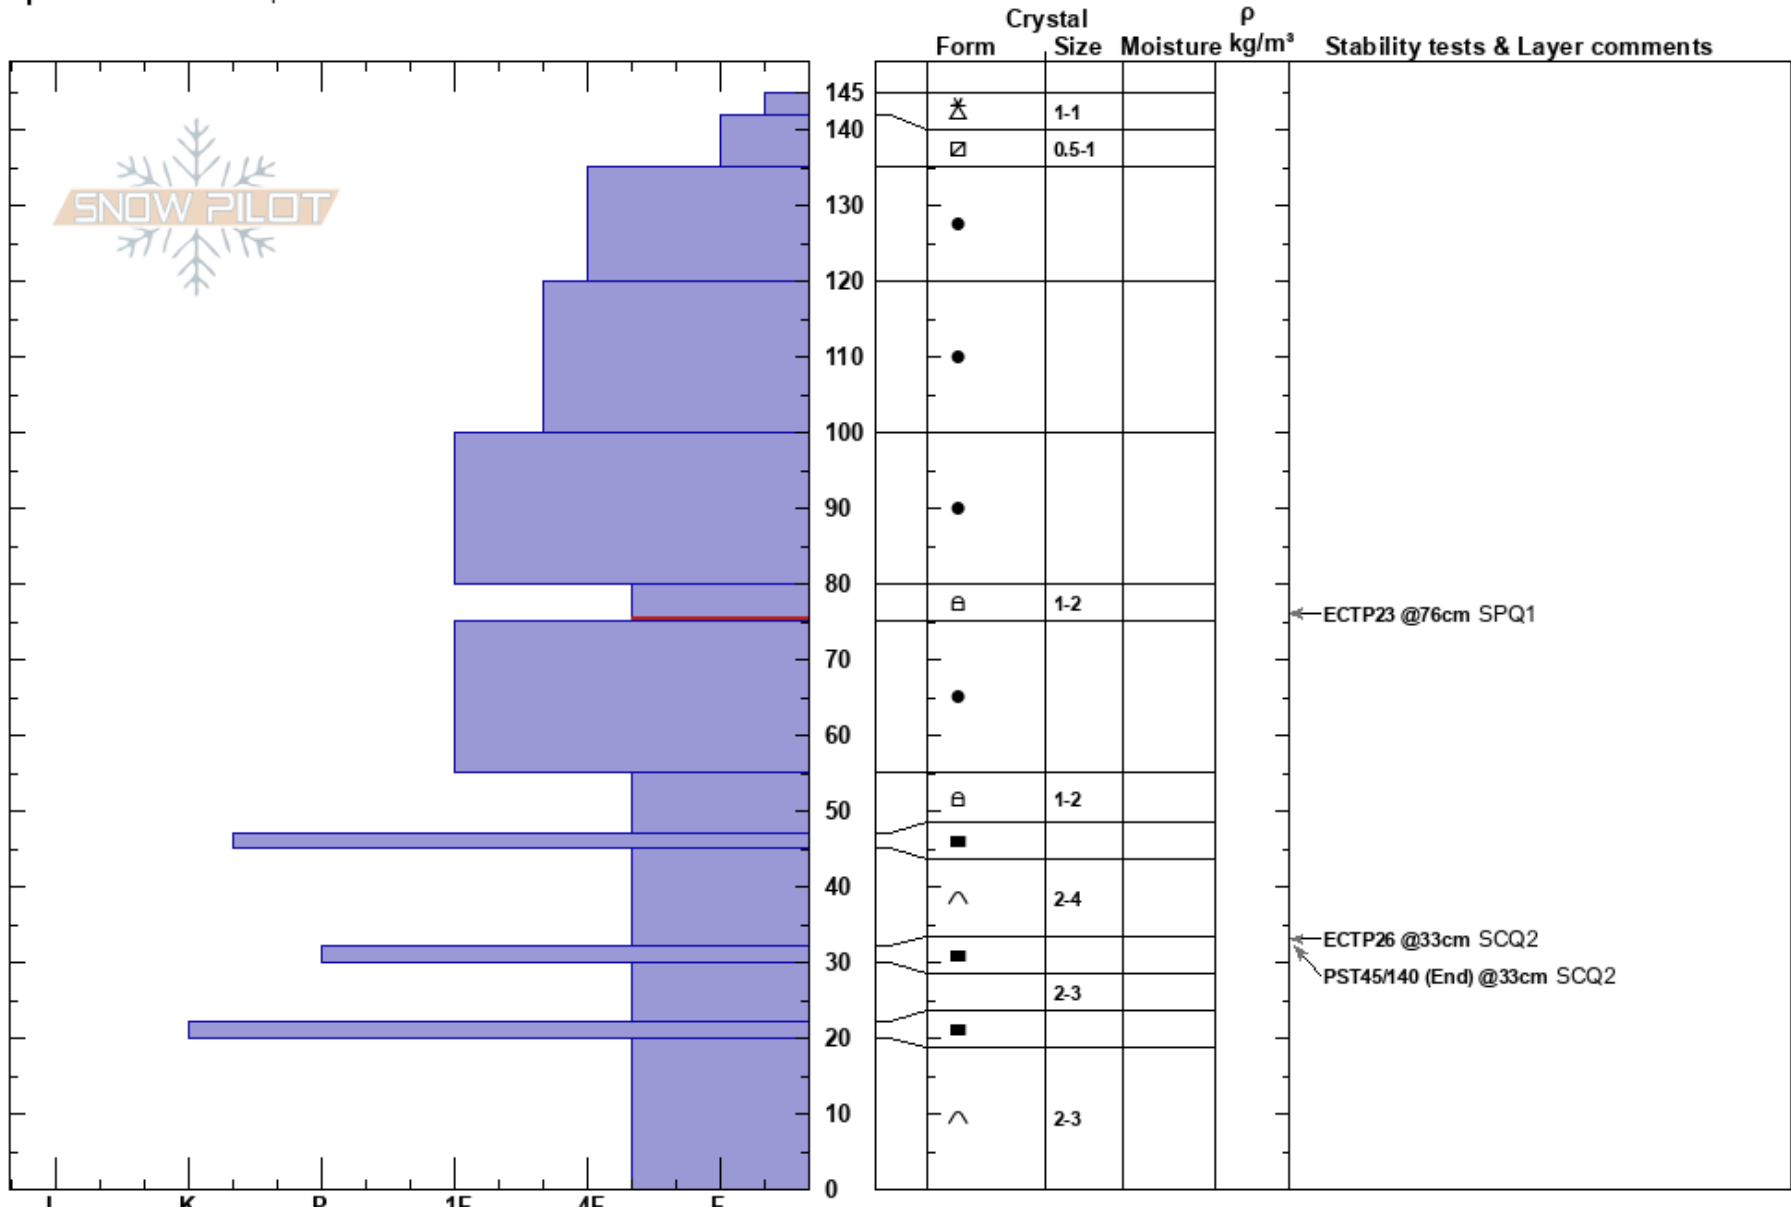

East Fork NNW 9700ft  
 Wasatch Range  
 UT  
 Elevation: 9700 ft  
 Aspect: 340°  
 Specifics: We skied slope

Sean Hathcock  
 12/19/2023 - 2:00pm  
 Co-ord: 40.61077N, -111.67017W  
 Slope Angle: 35°  
 Wind Loading:

Stability: **HS:145**  
 Air Temperature: **PF:45** 80-75cm:Problematic layer  
 Sky Cover: BKN  
 Precipitation: S1  
 Wind: Moderate  
**PS:30**

Notes: Wet snow surface until about 8700ft, accompanied by a short lived graupel storm. Greenhousing below 8700ft.