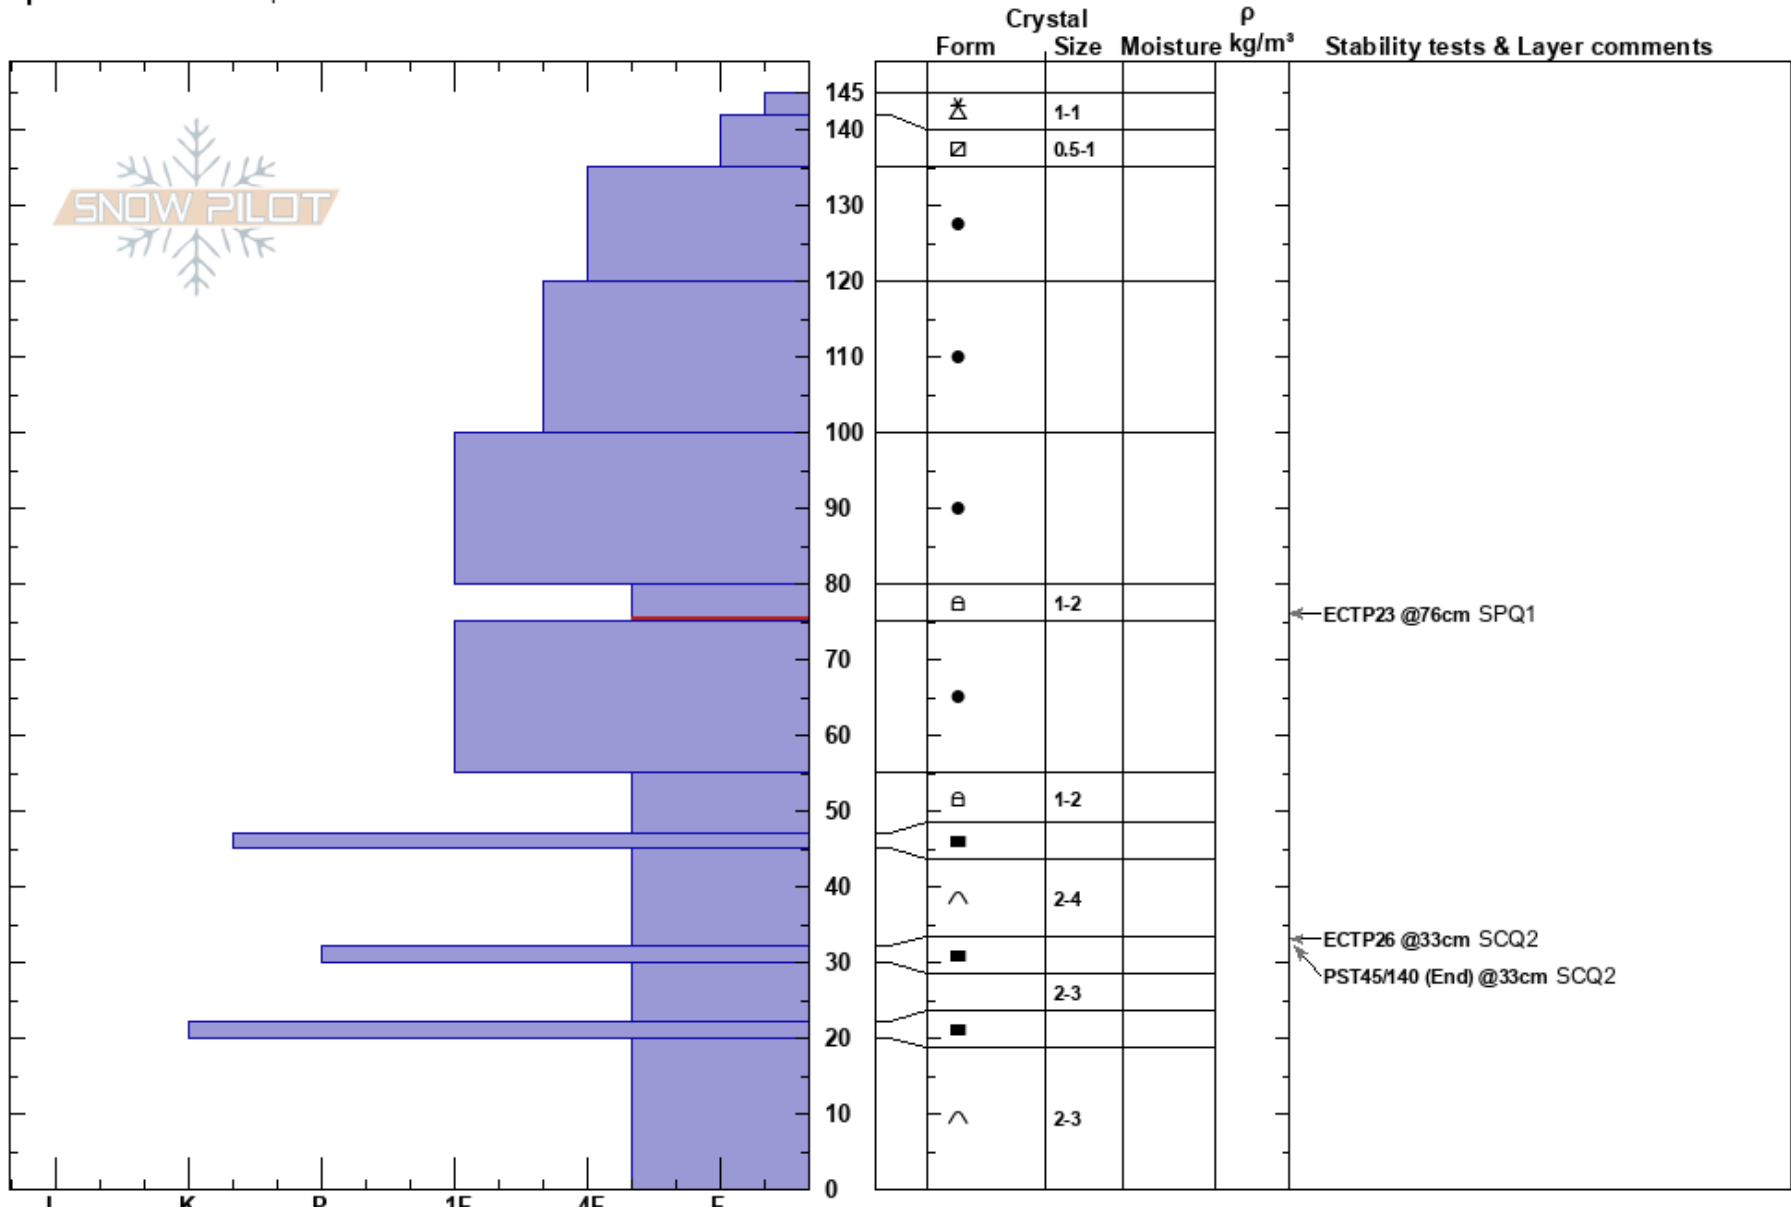

East Fork NNW 9700ft
 Wasatch Range
 UT
 Elevation: 9700 ft
 Aspect: 340°
 Specifics: We skied slope

Sean Hathcock
 12/19/2023 - 2:00pm
 Co-ord: 40.61077N, -111.67017W
 Slope Angle: 35°
 Wind Loading:

Stability: **HS:145**
 Air Temperature: **PF:45** 80-75cm:Problematic layer
 Sky Cover: BKN
 Precipitation: S1
 Wind: Moderate
PS:30

Notes: Wet snow surface until about 8700ft, accompanied by a short lived graupel storm. Greenhousing below 8700ft.