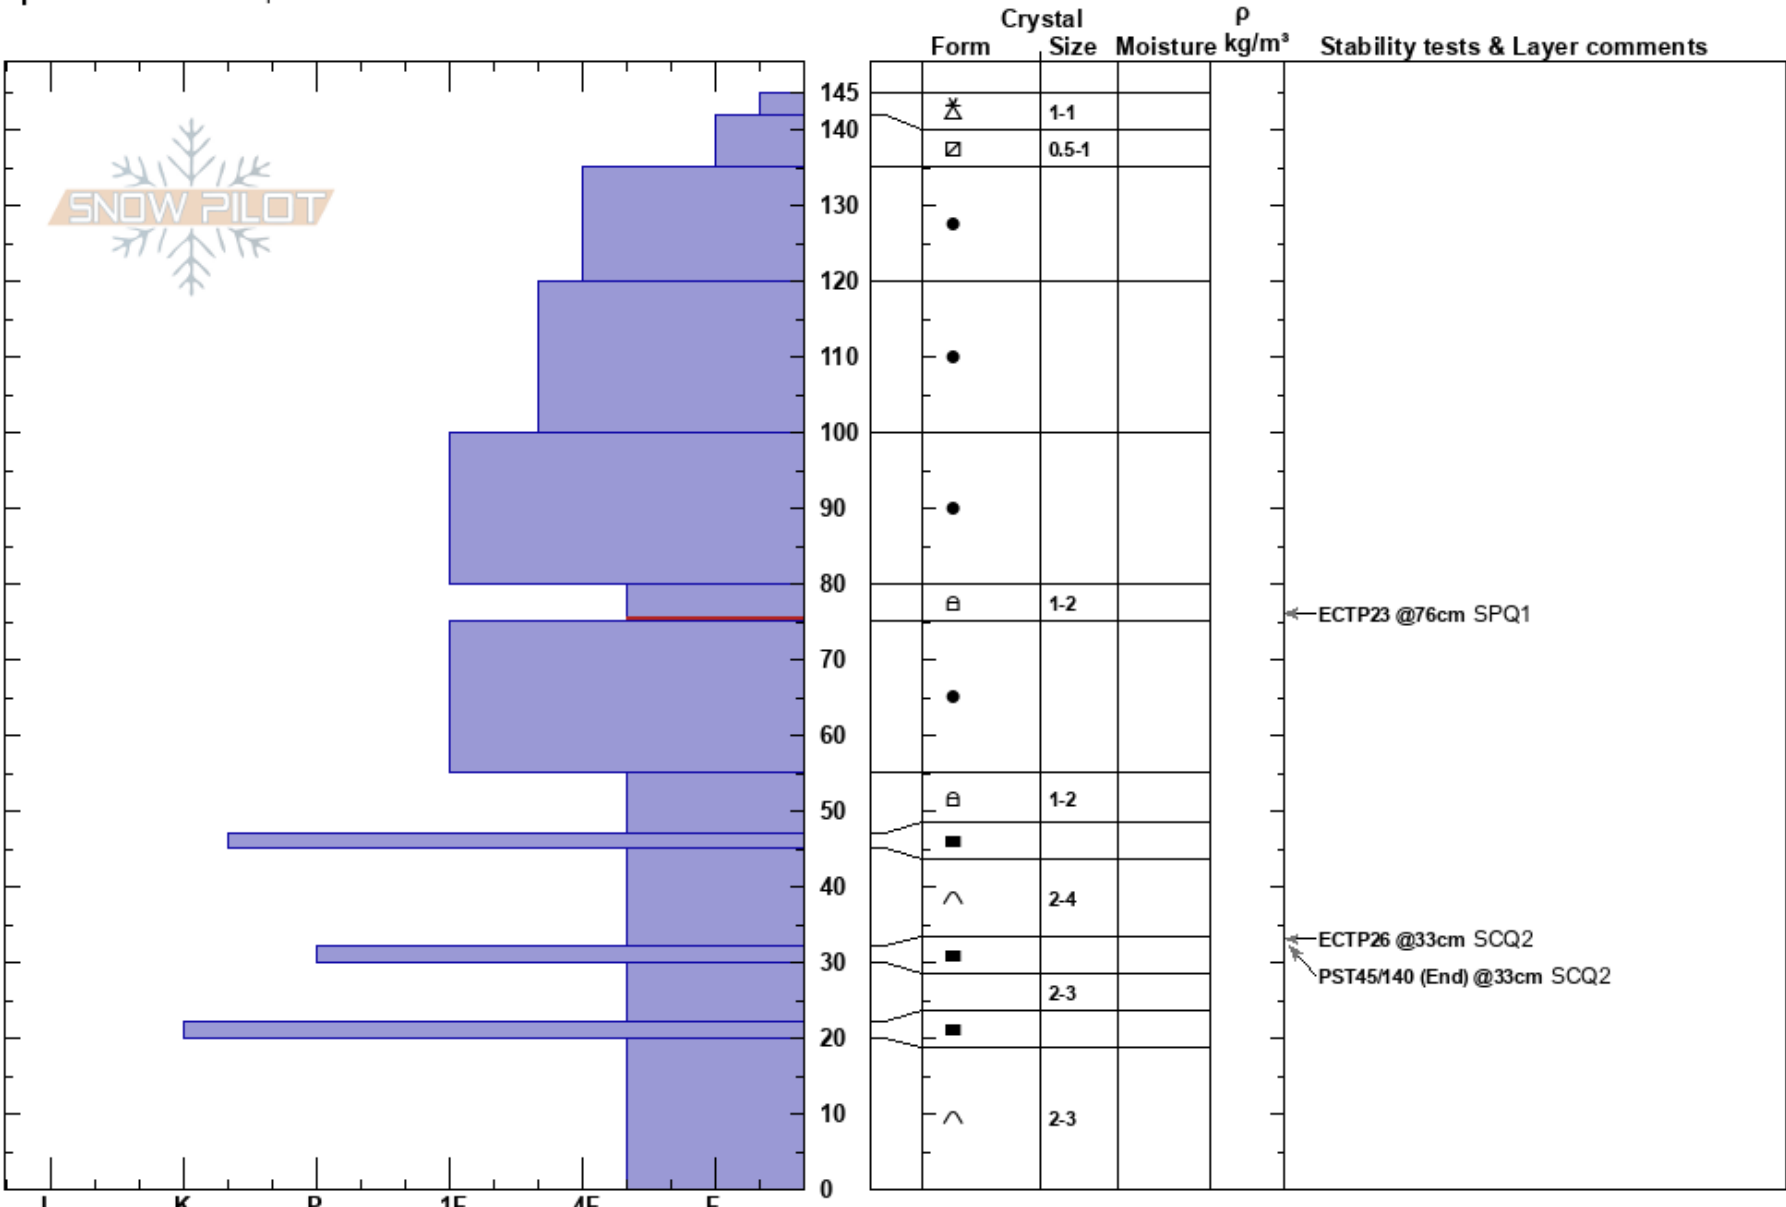

East Fork NNW 9700ft
 Wasatch Range
 UT
 Elevation: 9700 ft
 Aspect: 340°
 Specifics: We skied slope

Sean Hathcock
 12/19/2023 - 2:00pm
 Co-ord: 40.61077N, -111.67017W
 Slope Angle: 35°
 Wind Loading:

Stability: **HS:145**
 Air Temperature: **PF:45** 80-75cm:Problematic layer
 Sky Cover: BKN
 Precipitation: S1
 Wind: Moderate
PS:30

Notes: Wet snow surface until about 8700ft, accompanied by a short lived graupel storm. Greenhousing below 8700ft.