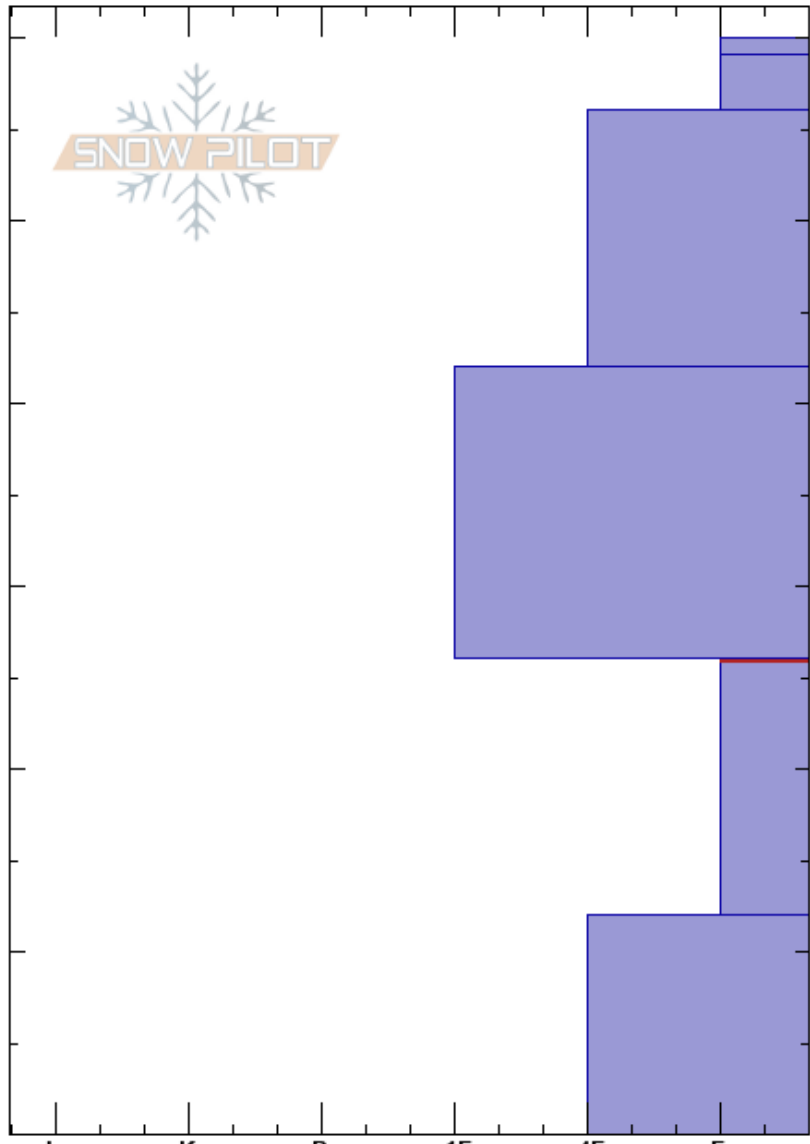

Gold Hill low
 Uinta Range
 UT
Elevation: 9771 ft
Aspect: 320°
Specifics:

Mark Staples
 12/19/2023 - 1:00pm
Co-ord: 40.81611N, -110.91156W
Slope Angle: 18°
Wind Loading:

Stability: Good **HS:**60
Air Temperature:
Sky Cover:
Precipitation:
Wind:

Layer Notes:
 56-42cm: Dec 8th snow
 42-26cm: Dec 1-3 snow
 26-12cm: Problematic layer

Form	Crystal		Moisture	ρ kg/m ³	Stability tests & Layer comments
	Size				
+					56-42cm: Dec 8th snow
☐ (/)	0.3				
					42-26cm: Dec 1-3 snow
					← ECTN21 @26cm
☐		1			
☐		2			

Notes: Pretty thin and pretty weak