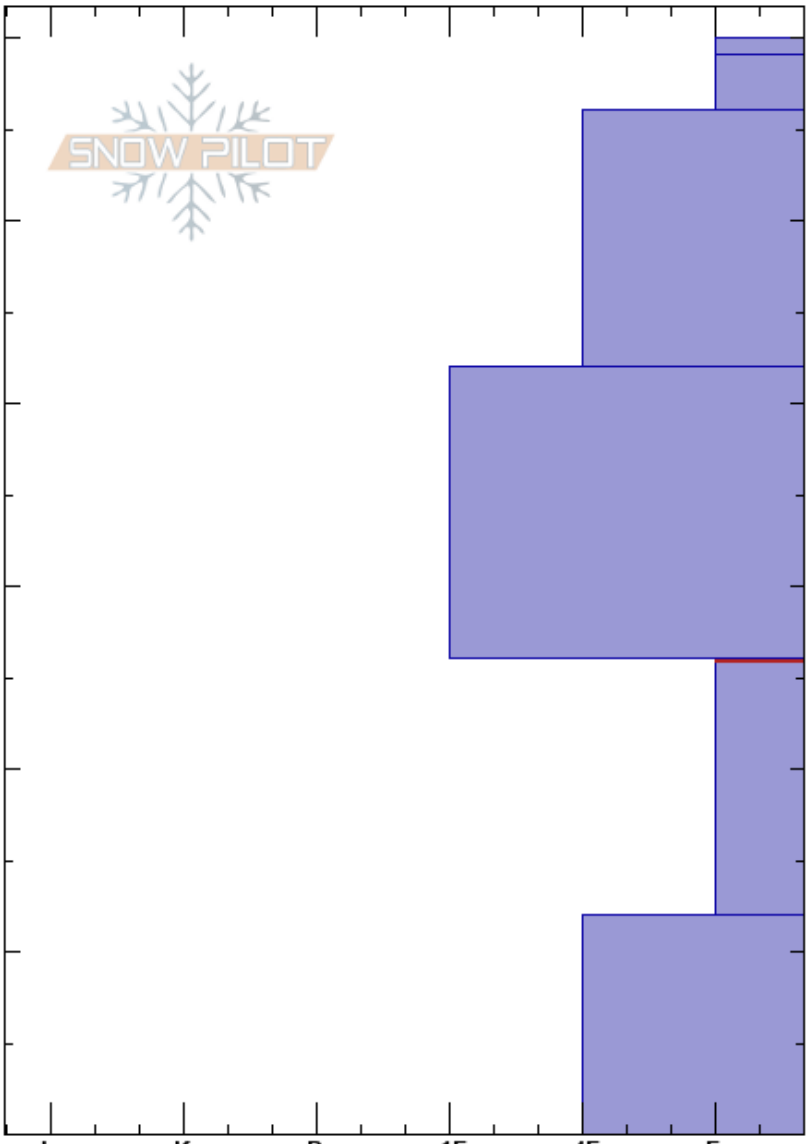

Gold Hill low
 Uinta Range
 UT
Elevation: 9771 ft
Aspect: 320°
Specifics:

Mark Staples
 12/19/2023 - 1:00pm
Co-ord: 40.81611N, -110.91156W
Slope Angle: 18°
Wind Loading:

Stability: Good **HS:**60
Air Temperature:
Sky Cover:
Precipitation:
Wind:

Layer Notes:
 56-42cm: Dec 8th snow
 42-26cm: Dec 1-3 snow
 26-12cm: Problematic layer

Crystal Form	Crystal Size	Moisture	ρ kg/m ³	Stability tests & Layer comments
+				
☐ (/)	0.3			
				56-42cm: Dec 8th snow
				42-26cm: Dec 1-3 snow
				← ECTN21 @26cm
☐	1			
☐	2			

Notes: Pretty thin and pretty weak