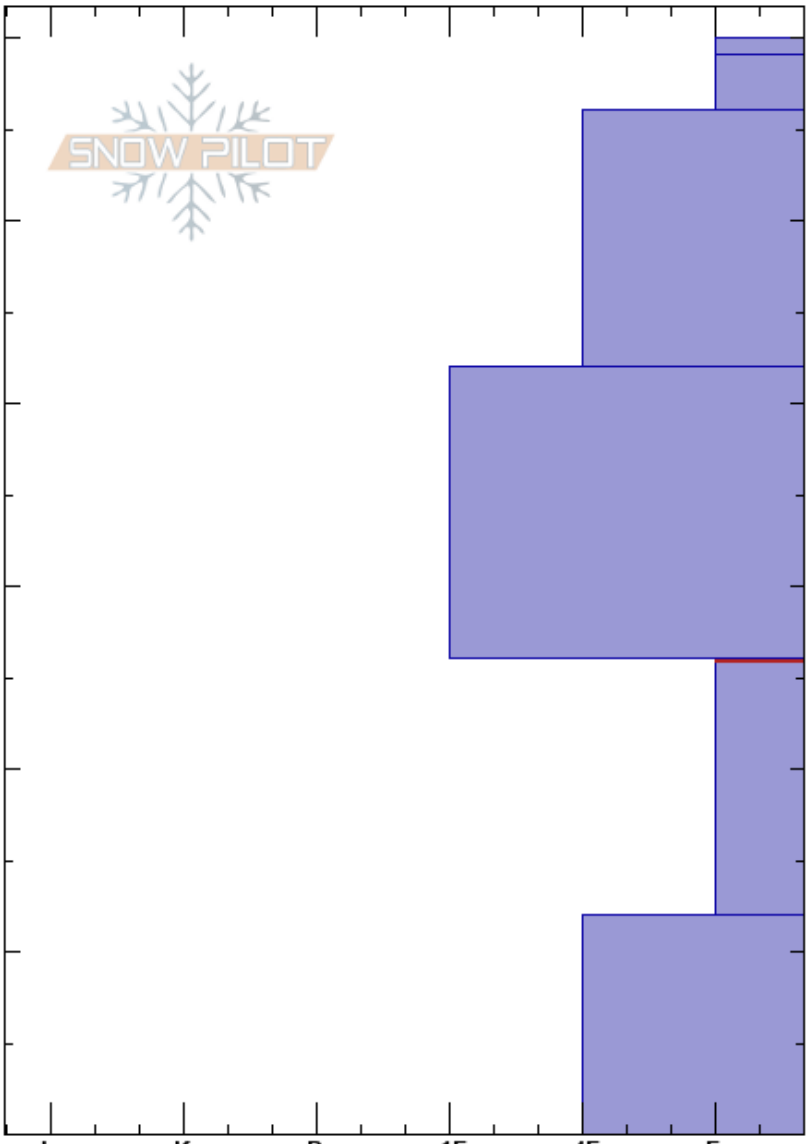

Gold Hill low  
 Uinta Range  
 UT  
**Elevation:** 9771 ft  
**Aspect:** 320°  
**Specifics:**

Mark Staples  
 12/19/2023 - 1:00pm  
**Co-ord:** 40.81611N, -110.91156W  
**Slope Angle:** 18°  
**Wind Loading:**

**Stability:** Good **HS:**60  
**Air Temperature:**  
**Sky Cover:**  
**Precipitation:**  
**Wind:**

**Layer Notes:**  
 56-42cm: Dec 8th snow  
 42-26cm: Dec 1-3 snow  
 26-12cm: Problematic layer

Form	Crystal		Moisture	$\rho$ kg/m <sup>3</sup>	Stability tests & Layer comments
	Size				
+					56-42cm: Dec 8th snow
☐ ( / )	0.3				
					42-26cm: Dec 1-3 snow
					← ECTN21 @26cm
☐		1			
☐		2			

**Notes:** Pretty thin and pretty weak