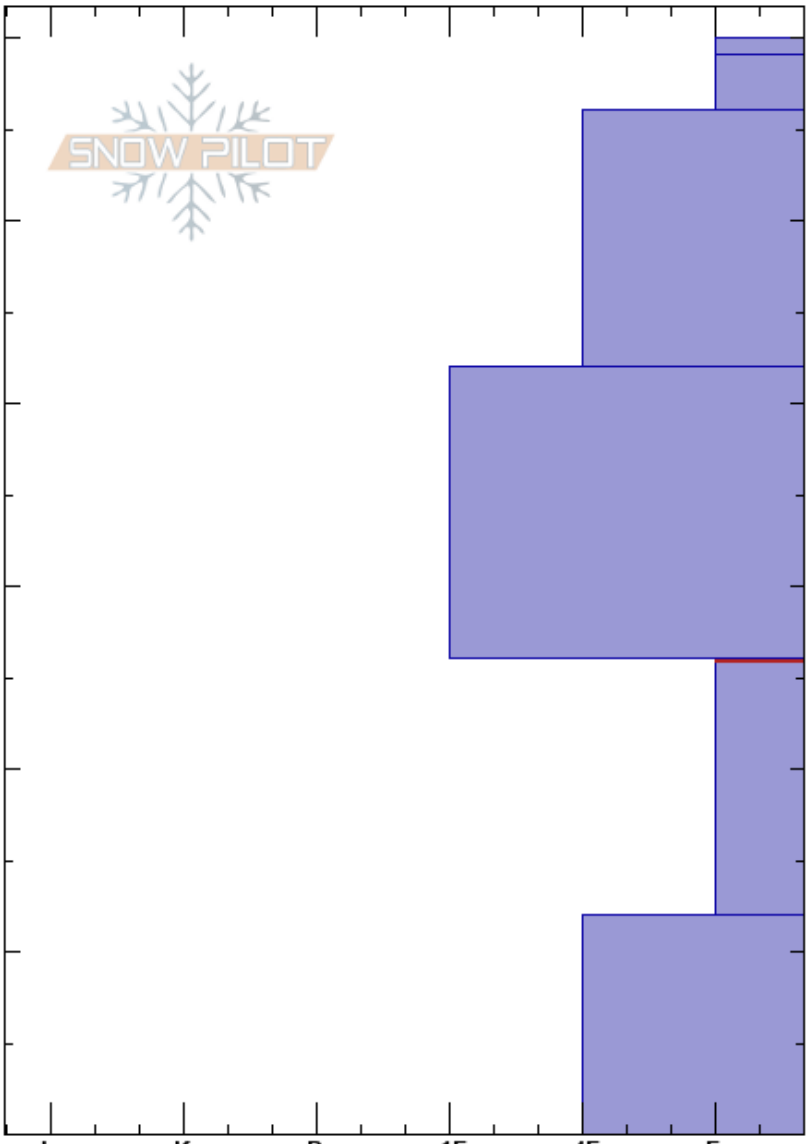

Gold Hill low  
 Uinta Range  
 UT  
**Elevation:** 9771 ft  
**Aspect:** 320°  
**Specifics:**

Mark Staples  
 12/19/2023 - 1:00pm  
**Co-ord:** 40.81611N, -110.91156W  
**Slope Angle:** 18°  
**Wind Loading:**

**Stability:** Good **HS:**60  
**Air Temperature:**  
**Sky Cover:**  
**Precipitation:**  
**Wind:**

**Layer Notes:**  
 56-42cm: Dec 8th snow  
 42-26cm: Dec 1-3 snow  
 26-12cm: Problematic layer

Crystal Form	Crystal Size	Moisture	$\rho$ kg/m <sup>3</sup>	Stability tests & Layer comments
+				56-42cm: Dec 8th snow
☐ ( / )	0.3			
				42-26cm: Dec 1-3 snow
				← ECTN21 @26cm
☐	1			
☐	2			

**Notes:** Pretty thin and pretty weak