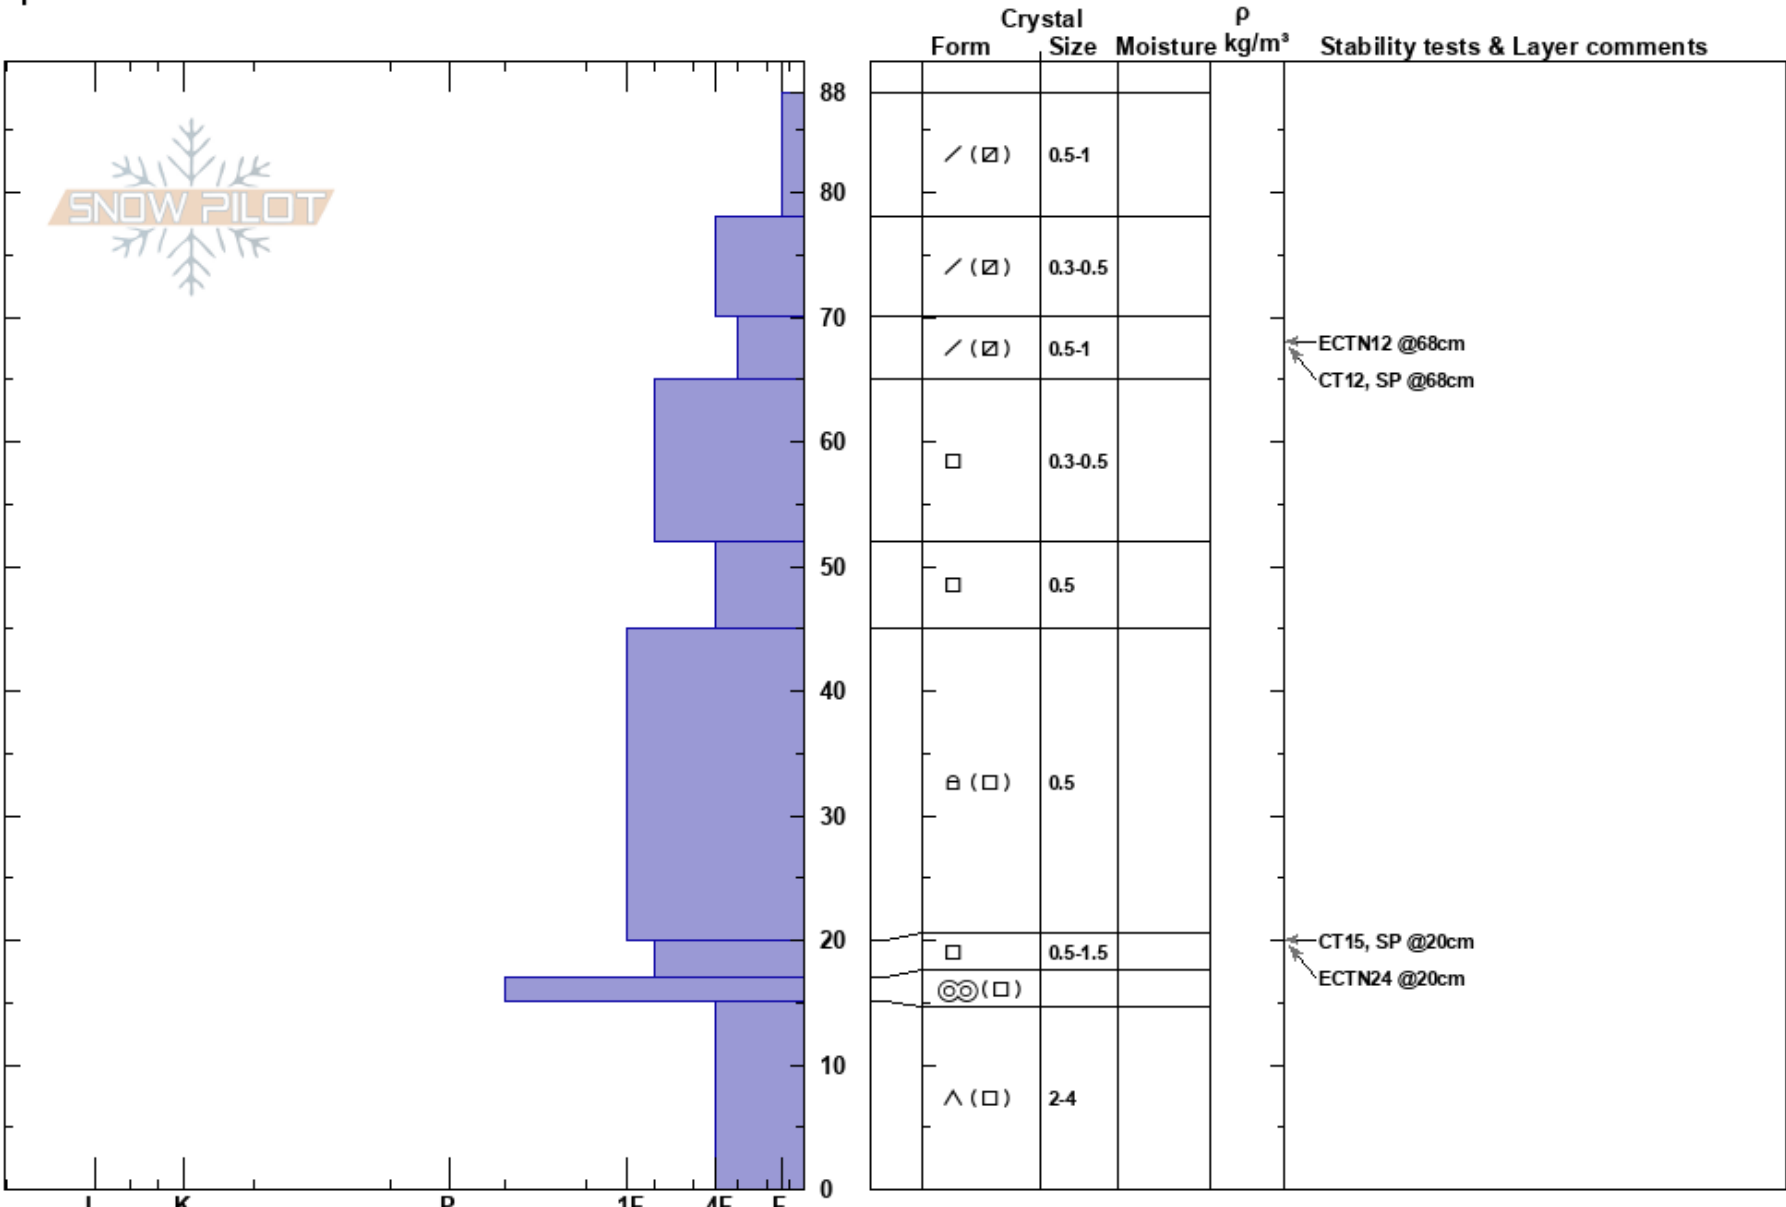

BTL ENE  
 San Juan Range  
 CO  
 Elevation: 11250 ft  
 Aspect: 70°  
 Specifics:

Chris Bilbrey  
 12/19/2023 - 10:45am  
 Co-ord: 37.49487N, -106.81712W  
 Slope Angle:  
 Wind Loading: no

Stability: Good  
 Air Temperature: 1.6°C  
 Sky Cover: CLR  
 Precipitation: NO  
 Wind: SW Light Breeze

HS:88  
 PF:88  
 PS:10  
 15-0cm: Problematic layer

Notes: