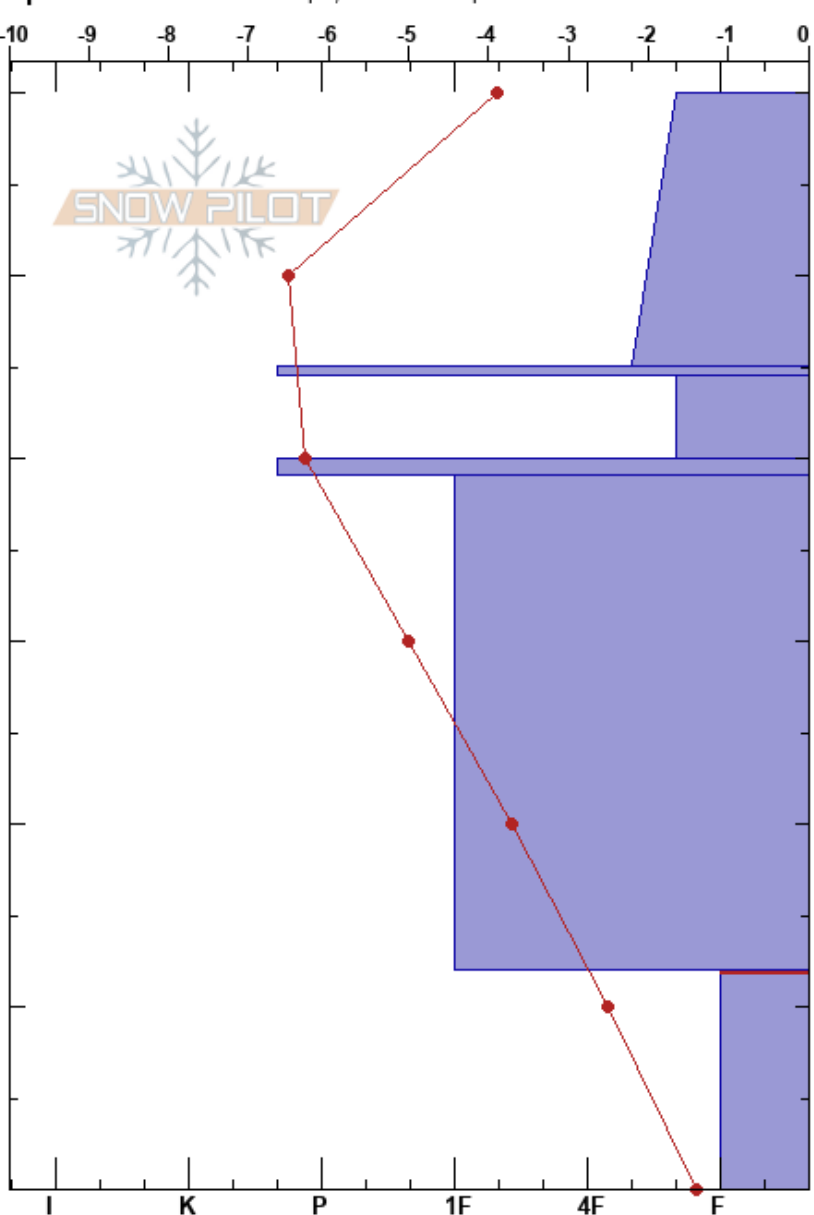

Coon Hill
 Vail/Summit County
 CO
Elevation: 11920 ft
Aspect: 144°
Specifics: Ski tracks on slope; We skied slope

Julian Caballero
 12/19/2023 - 12:54pm
Co-ord: 39.69027N, -105.93611W
Slope Angle: 29°
Wind Loading: no

Stability:
Air Temperature: -2.9°C
Sky Cover: BKN
Precipitation: S-1
Wind: NW Calm

HS:60
PF:60
PS: 10
 12-0cm: Problematic layer

Form	Crystal		Moisture	ρ kg/m ³	Stability tests & Layer comments
	Size	Moisture			
☒	0.1				
□	0.5				
-	0.3				
□	1-2				
-	0.5				
☐	0.1-0.3				
□	1-4				←ECTP20 @11cm Q2 ←ECTP24 @9cm Q2
					←ECTX Rock in column