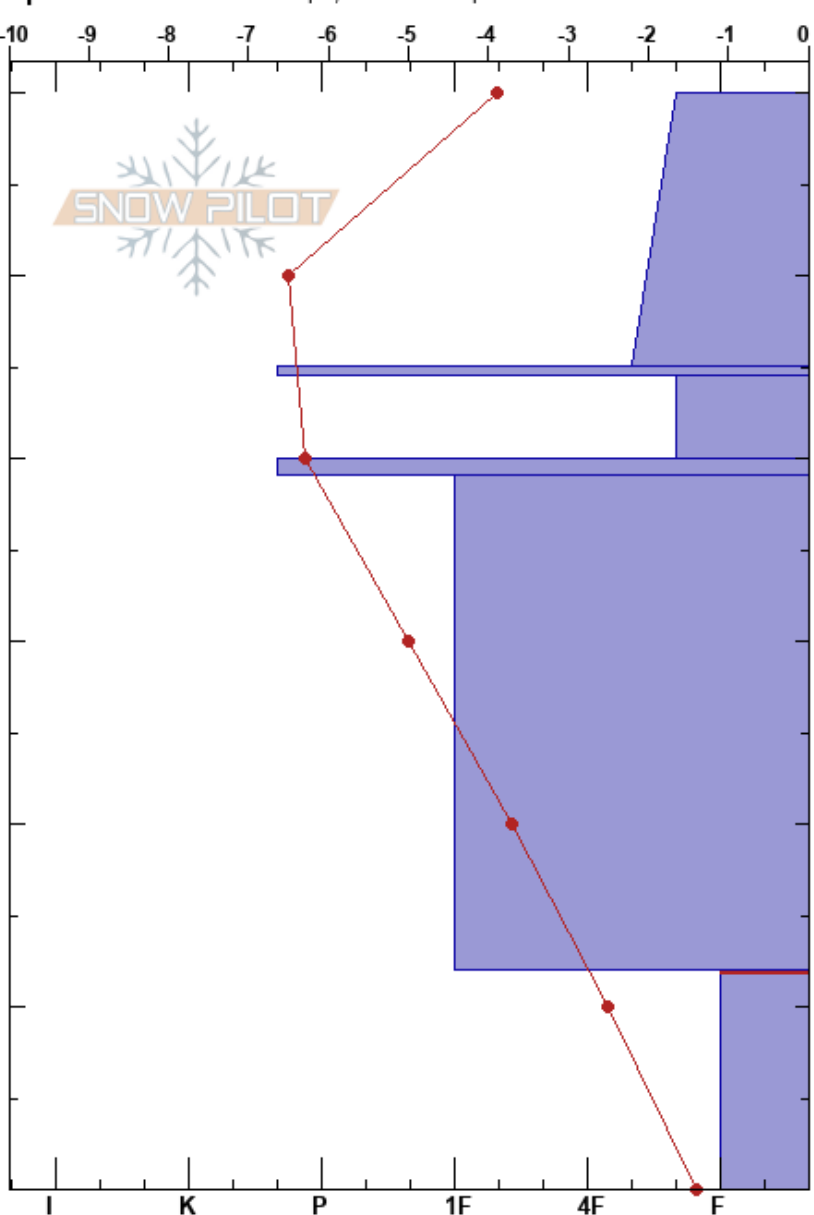

Coon Hill
 Vail/Summit County
 CO
 Elevation: 11920 ft
 Aspect: 144°
 Specifics: Ski tracks on slope; We skied slope

Julian Caballero
 12/19/2023 - 12:54pm
 Co-ord: 39.69027N, -105.93611W
 Slope Angle: 29°
 Wind Loading: no

Stability: **HS:60**
 Air Temperature: -2.9°C **PF:60**
 Sky Cover: BKN **PS: 10**
 Precipitation: S-1
 Wind: NW Calm
 12-0cm: Problematic layer

Form	Crystal Size	Moisture	ρ kg/m ³	Stability tests & Layer comments
☒	0.1			
□	0.5			
-	0.3			
□	1-2			
-	0.5			
☐	0.1-0.3			
☐	1-4			←ECTP20 @11cm Q2 ←ECTP24 @9cm Q2
				←ECTX Rock in column