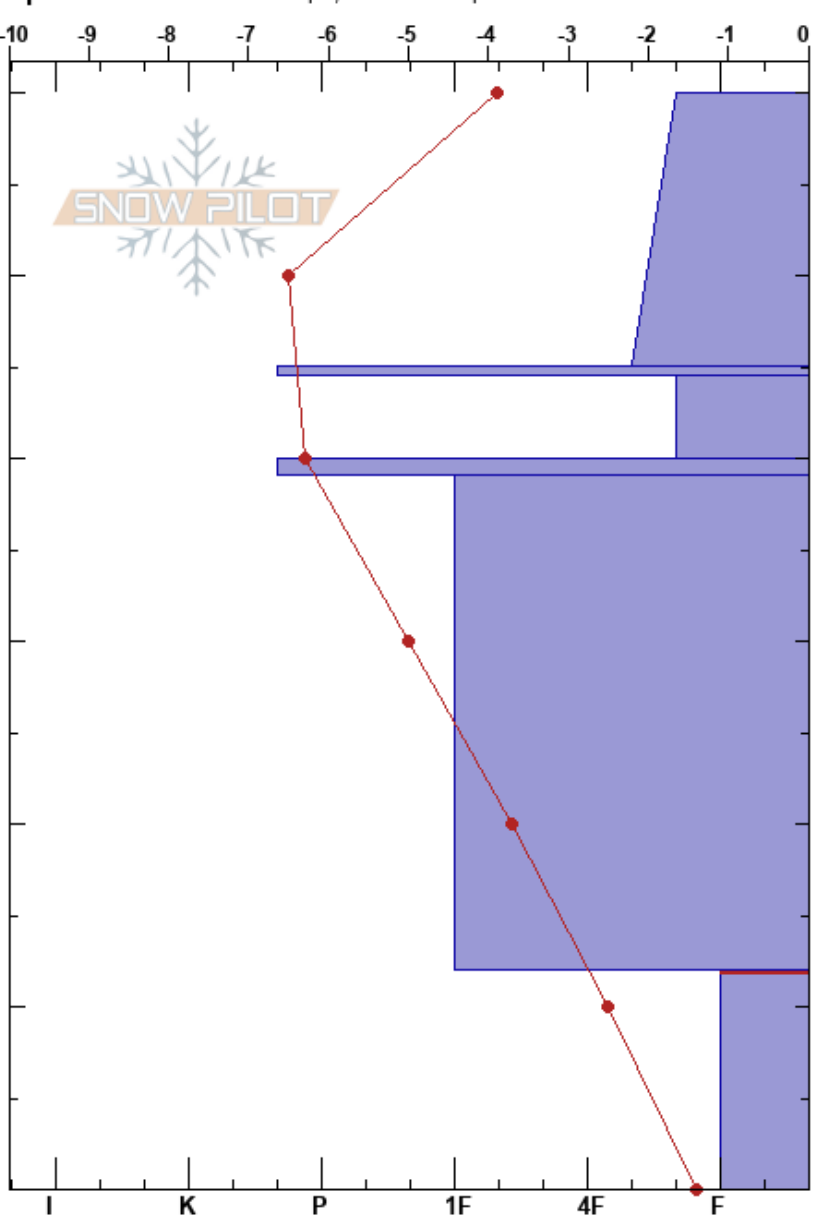

Coon Hill
 Vail/Summit County
 CO
Elevation: 11920 ft
Aspect: 144°
Specifics: Ski tracks on slope; We skied slope

Julian Caballero
 12/19/2023 - 12:54pm
Co-ord: 39.69027N, -105.93611W
Slope Angle: 29°
Wind Loading: no

Stability:
Air Temperature: -2.9°C
Sky Cover: BKN
Precipitation: S-1
Wind: NW Calm

HS:60
PF:60
PS: 10
 12-0cm: Problematic layer

Form	Crystal Size	Moisture	ρ kg/m ³	Stability tests & Layer comments
☒	0.1			
□	0.5			
-	0.3			
□	1-2			
-	0.5			
☐	0.1-0.3			
☐	1-4			←ECTP20 @11cm Q2 ←ECTP24 @9cm Q2
				←ECTX Rock in column