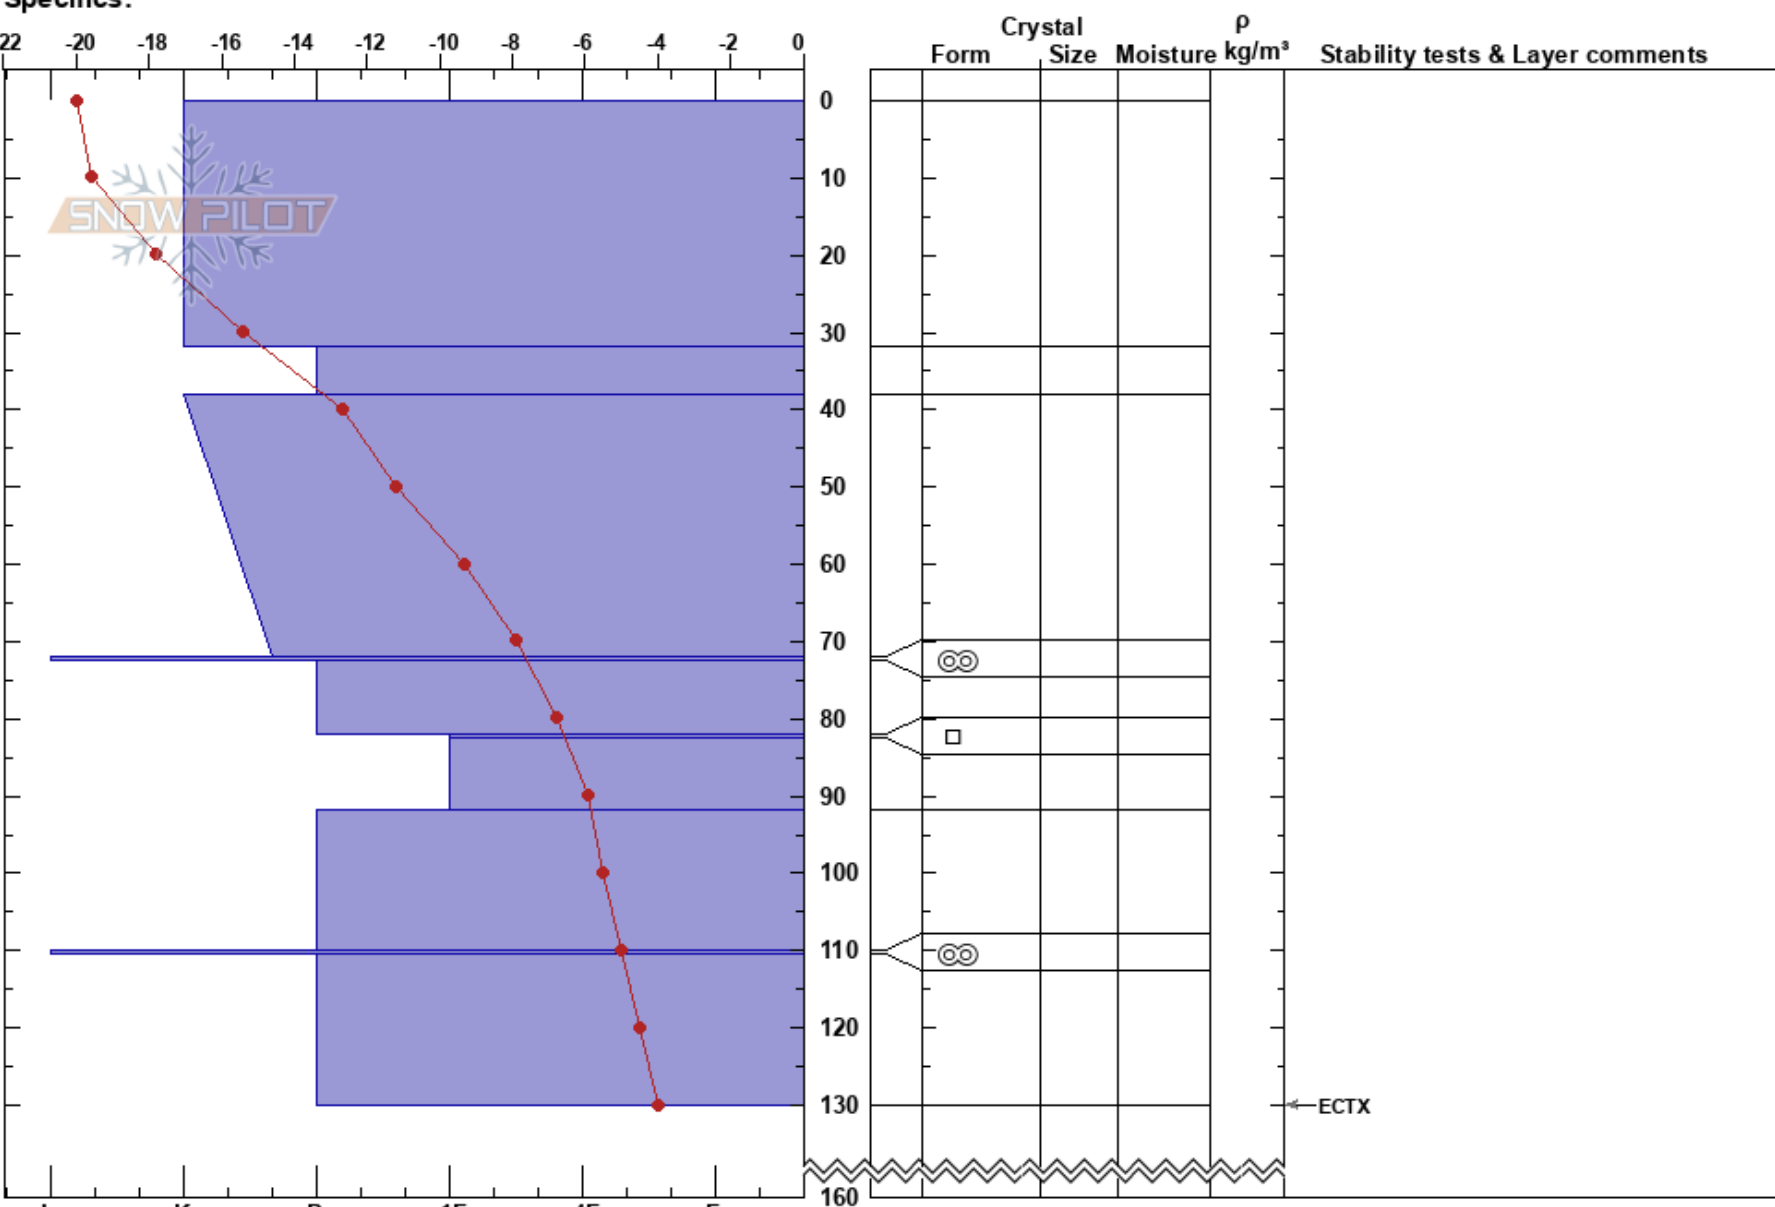

Nuolja, grytan  
 Abisko  
 Sweden  
 Elevation: 930 m  
 Aspect: 35°  
 Specifics:

Mathias Jansson  
 19/01/2018 - 11:20  
 Co-ord: 68.36591N, 18.72058E  
 Slope Angle: 22°  
 Wind Loading: no

Stability:  
 Air Temperature: -17.4°C PF:0  
 Sky Cover: FEW  
 Precipitation: NO  
 Wind: N Light Breeze

HS:160  
 Layer Notes:  
 82-82.5cm: Problematic layer

Notes: