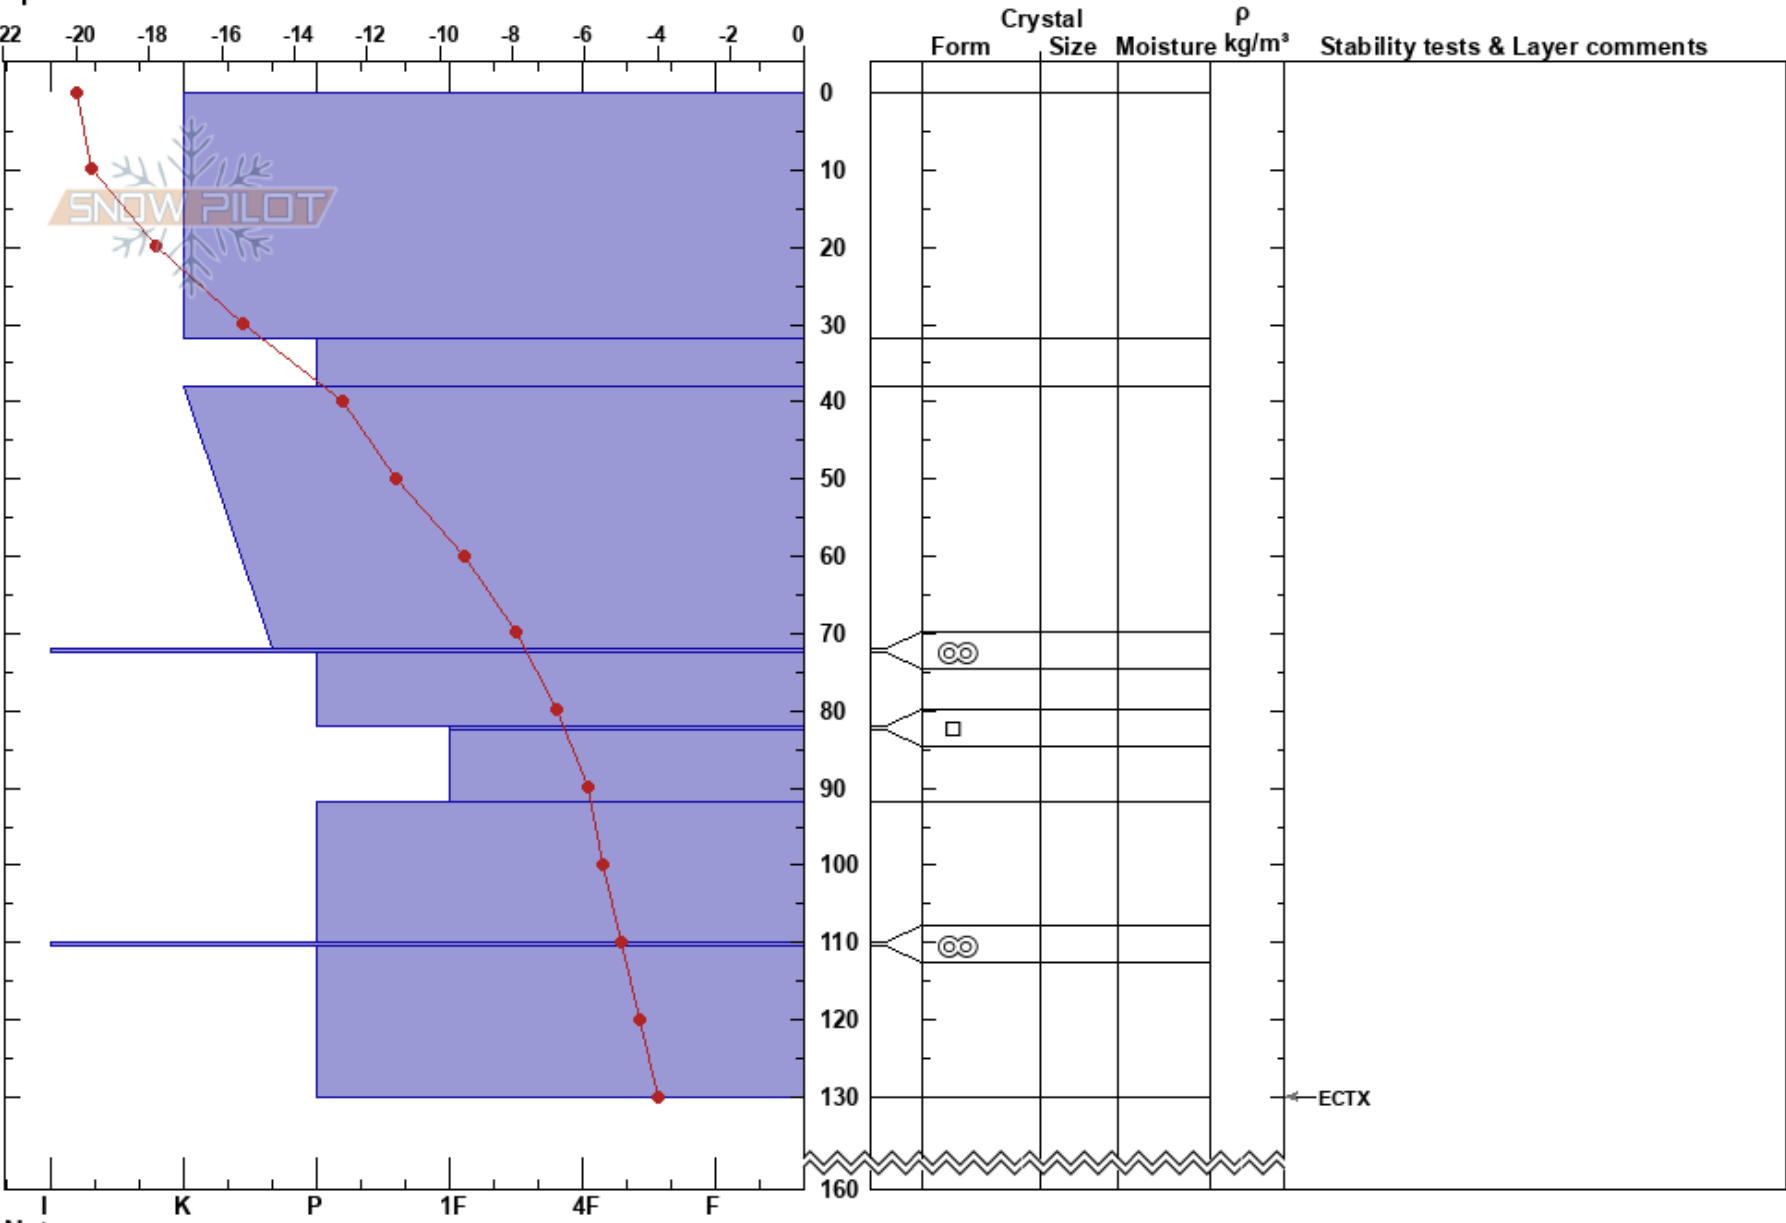

Nuolja, grytan
 Abisko
 Sweden
 Elevation: 930 m
 Aspect: 35°
 Specifics:

Mathias Jansson
 19/01/2018 - 11:20
 Co-ord: 68.36591N, 18.72058E
 Slope Angle: 22°
 Wind Loading: no

Stability:
 Air Temperature: -17.4°C PF:0
 Sky Cover: FEW
 Precipitation: NO
 Wind: N Light Breeze

HS:160
 Layer Notes:
 82-82.5cm: Problematic layer

Notes: