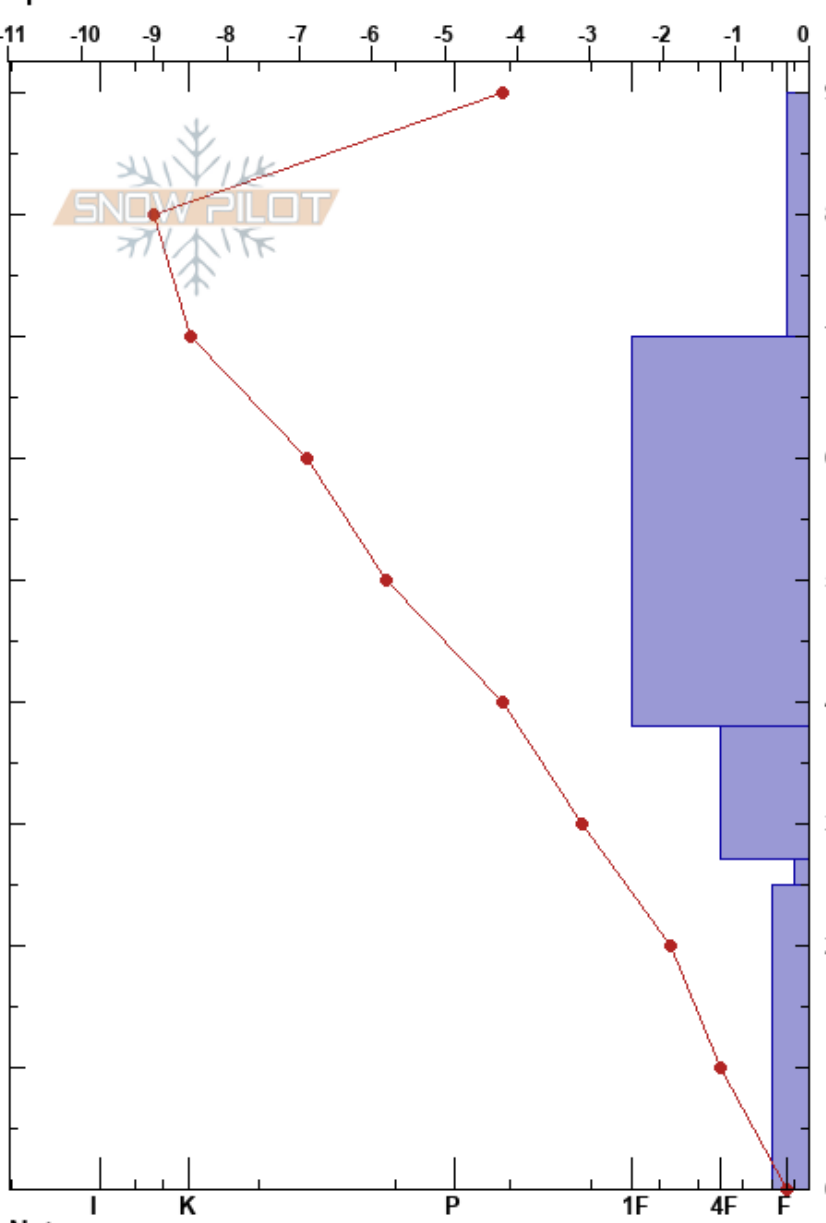

Mushroom Bowl
 Vail/Summit County
 CO
Elevation: 11345 ft
Aspect: 350°
Specifics:

Bill MacDougald
 12/19/2023 - 10:30am
Co-ord:
Slope Angle: 22°
Wind Loading: no

Stability: Poor
Air Temperature: -1°C
Sky Cover: BKN
Precipitation: NO
Wind: W Light Breeze

HS:90
PF:20
PS:15
Layer Notes:
 27-25cm: 20231201 Persistent Slab
 27-25cm: Problematic layer

Form	Crystal		ρ kg/m ³	Stability tests & Layer comments
	Size	Moisture		
☐	1			
●	1	D		
⊖	1	D		
☐	2	D		
☐	4	D		
△	3	D		

← CT21, Q1 @26cm SC
 ← ECTP19 @26cm
 ← PST30/100 (End) @26cm

Notes: