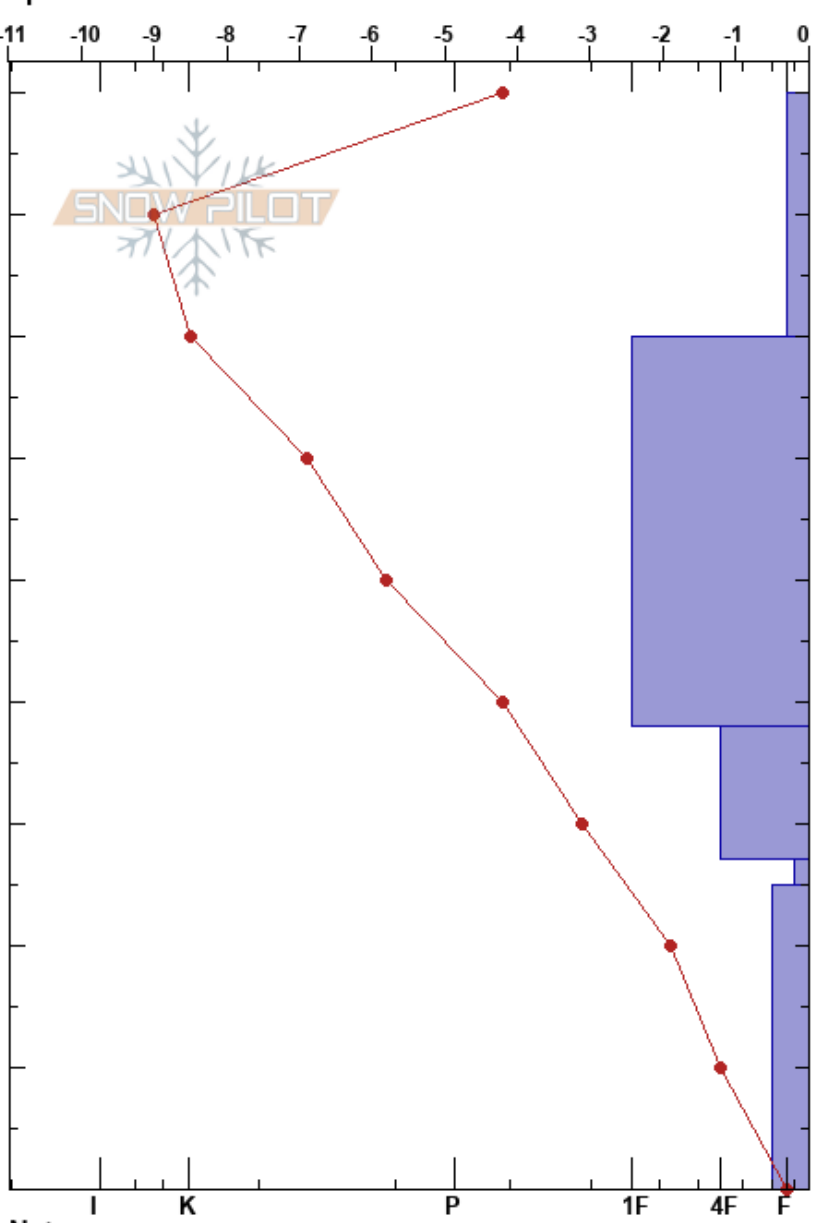

Mushroom Bowl
 Vail/Summit County
 CO
Elevation: 11345 ft
Aspect: 350°
Specifics:

Bill MacDougald
 12/19/2023 - 10:30am
Co-ord:
Slope Angle: 22°
Wind Loading: no

Stability: Poor
Air Temperature: -1°C
Sky Cover: BKN
Precipitation: NO
Wind: W Light Breeze

HS:90
PF:20
PS:15
Layer Notes:
 27-25cm: 20231201 Persistent Slab
 27-25cm: Problematic layer

Form	Crystal		ρ kg/m ³	Stability tests & Layer comments
	Size	Moisture		
☐	1			
●	1	D		
⊖	1	D		
☐	2	D		
☐	4	D		
△	3	D		

← CT21, Q1 @26cm SC
 ← ECTP19 @26cm
 ← PST30/100 (End) @26cm

Notes: