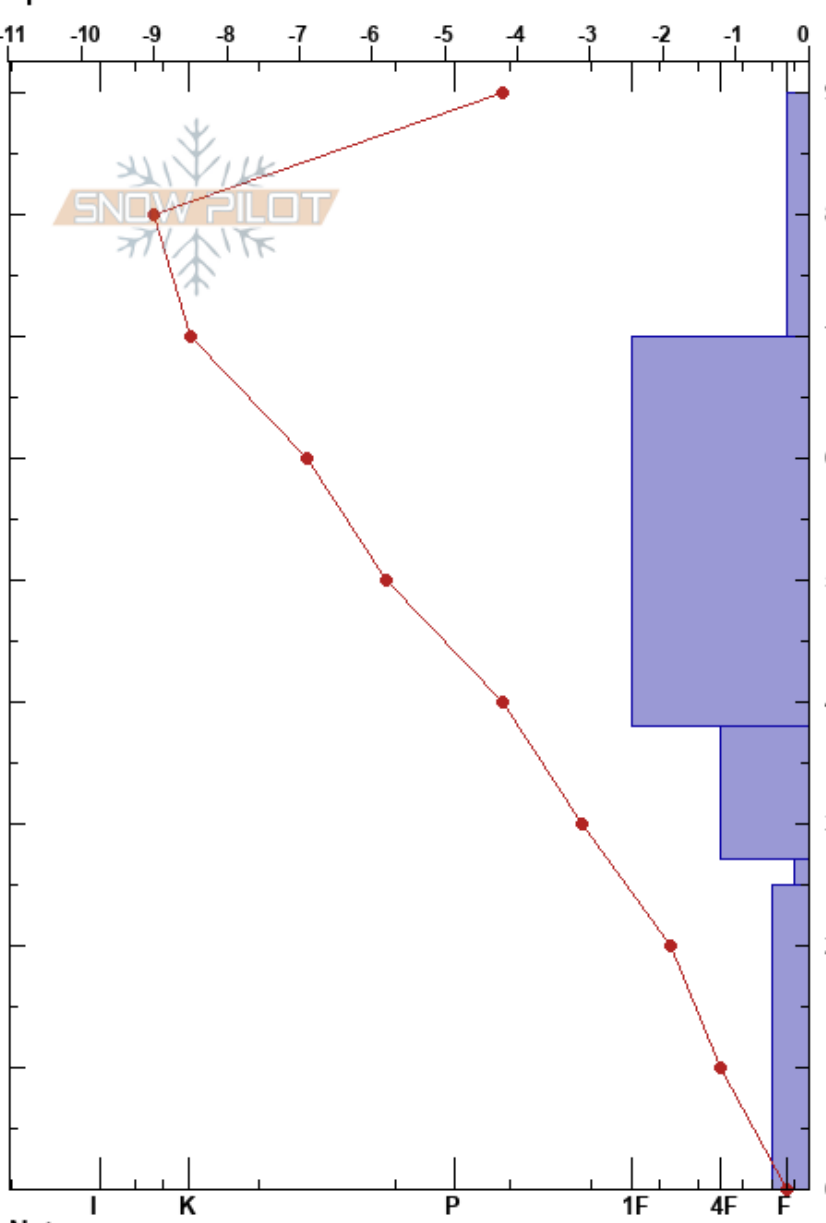

Mushroom Bowl
 Vail/Summit County
 CO
Elevation: 11345 ft
Aspect: 350°
Specifics:

Bill MacDougald
 12/19/2023 - 10:30am
Co-ord:
Slope Angle: 22°
Wind Loading: no

Stability: Poor
Air Temperature: -1°C
Sky Cover: BKN
Precipitation: NO
Wind: W Light Breeze

HS:90
PF:20
PS:15
Layer Notes:
 27-25cm: 20231201 Persistent Slab
 27-25cm: Problematic layer

Form	Crystal		ρ kg/m ³	Stability tests & Layer comments
	Size	Moisture		
☐	1			
●	1	D		
⊖	1	D		
☐	2	D		
☐	4	D		← CT21, Q1 @26cm SC ← ECTP19 @26cm ← PST30/100 (End) @26cm
^	3	D		