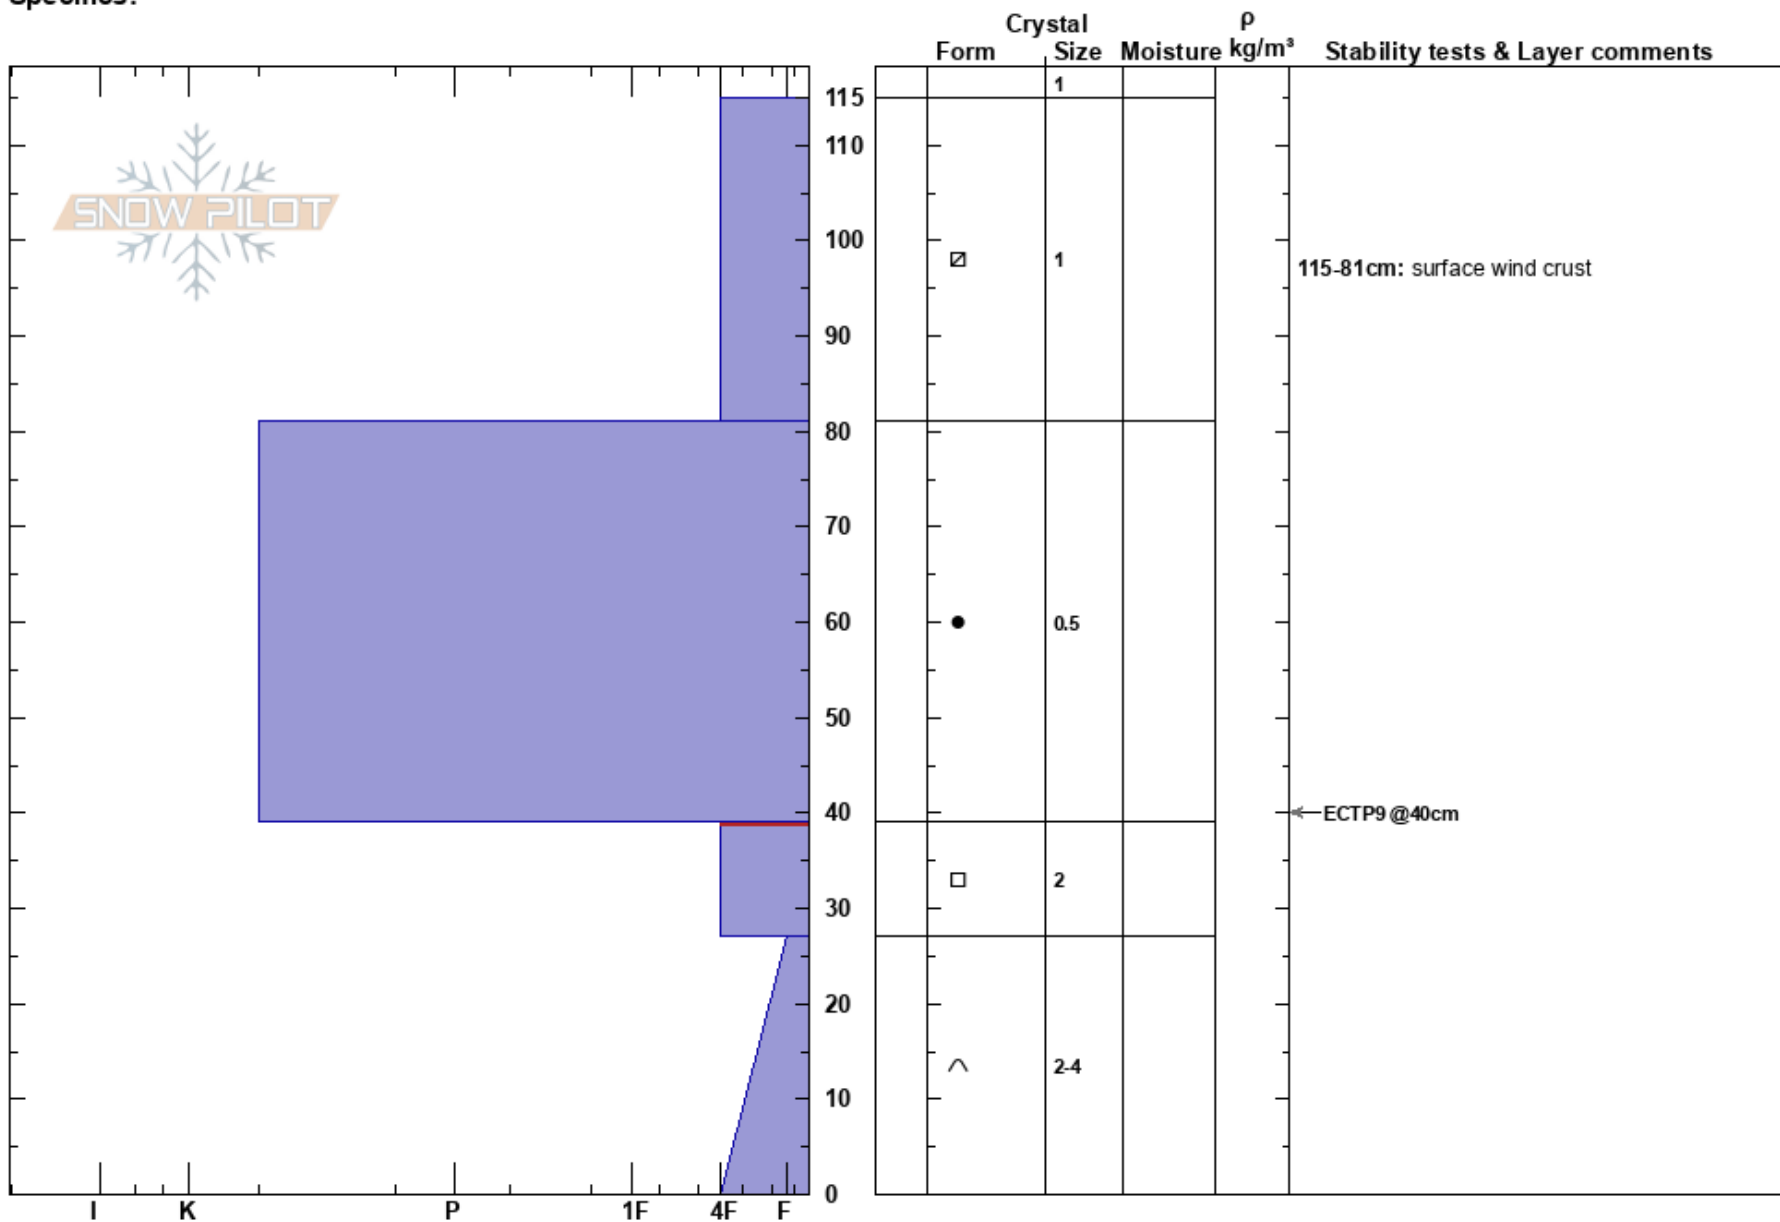

Southeast Snowmass  
 Elk Mountains  
 CO  
**Elevation:** 12300 ft  
**Aspect:** SE  
**Specifics:**

Jewel Campbell  
 12/19/2023 - 12:30pm  
**Co-ord:**  
**Slope Angle:** 28°  
**Wind Loading:**

**Stability:**  
**Air Temperature:**  
**Sky Cover:** OVC  
**Precipitation:** NO  
**Wind:** W Light Breeze

**HS:** 115  
**PS:** 1  
 115-81cm: surface wind crust  
 39-27cm: Problematic layer

**Notes:** Thin clouds and warm temps