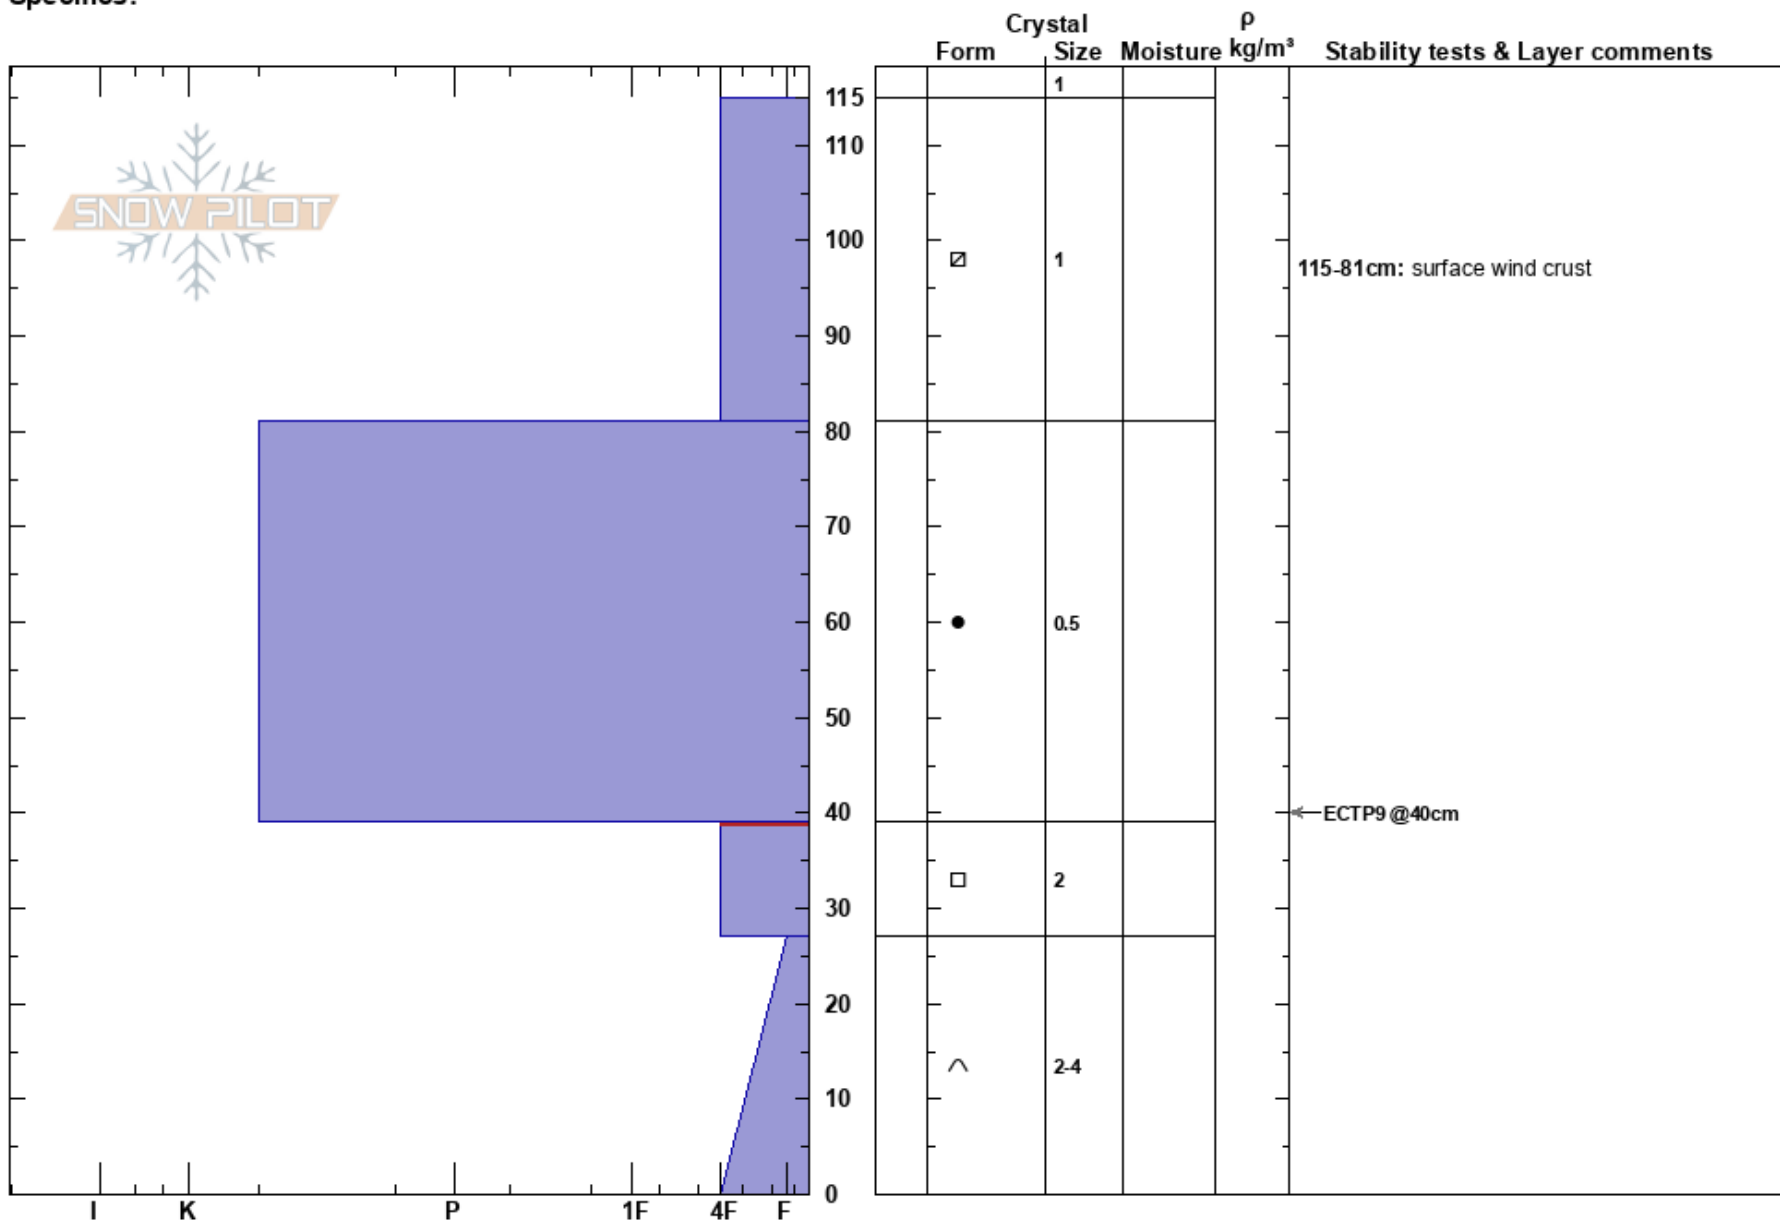

Southeast Snowmass
 Elk Mountains
 CO
Elevation: 12300 ft
Aspect: SE
Specifics:

Jewel Campbell
 12/19/2023 - 12:30pm
Co-ord:
Slope Angle: 28°
Wind Loading:

Stability:
Air Temperature:
Sky Cover: OVC
Precipitation: NO
Wind: W Light Breeze

HS: 115
PS: 1
 115-81cm: surface wind crust
 39-27cm: Problematic layer

Notes: Thin clouds and warm temps