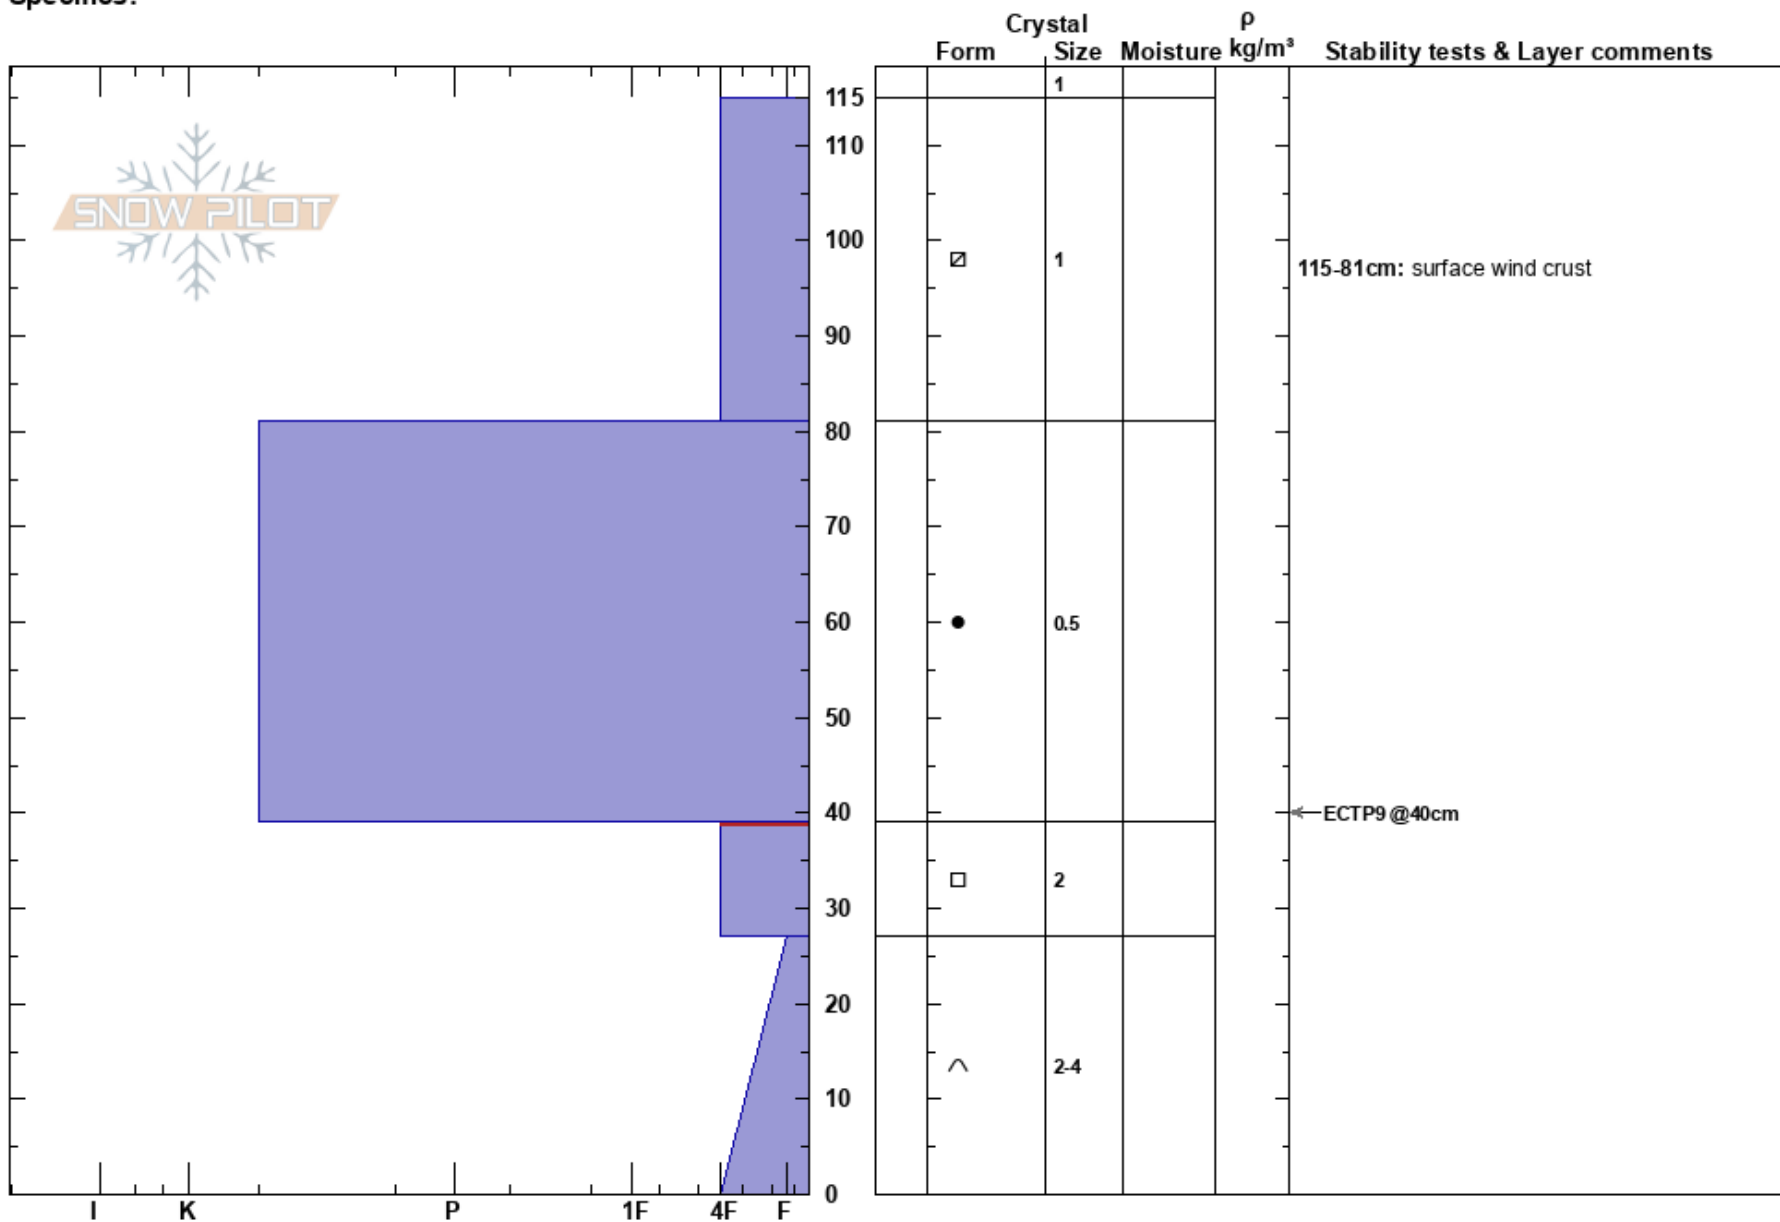

Southeast Snowmass
 Elk Mountains
 CO
Elevation: 12300 ft
Aspect: SE
Specifics:

Jewel Campbell
 12/19/2023 - 12:30pm
Co-ord:
Slope Angle: 28°
Wind Loading:

Stability:
Air Temperature:
Sky Cover: OVC
Precipitation: NO
Wind: W Light Breeze

HS: 115
PS: 1
 115-81cm: surface wind crust
 39-27cm: Problematic layer

Notes: Thin clouds and warm temps