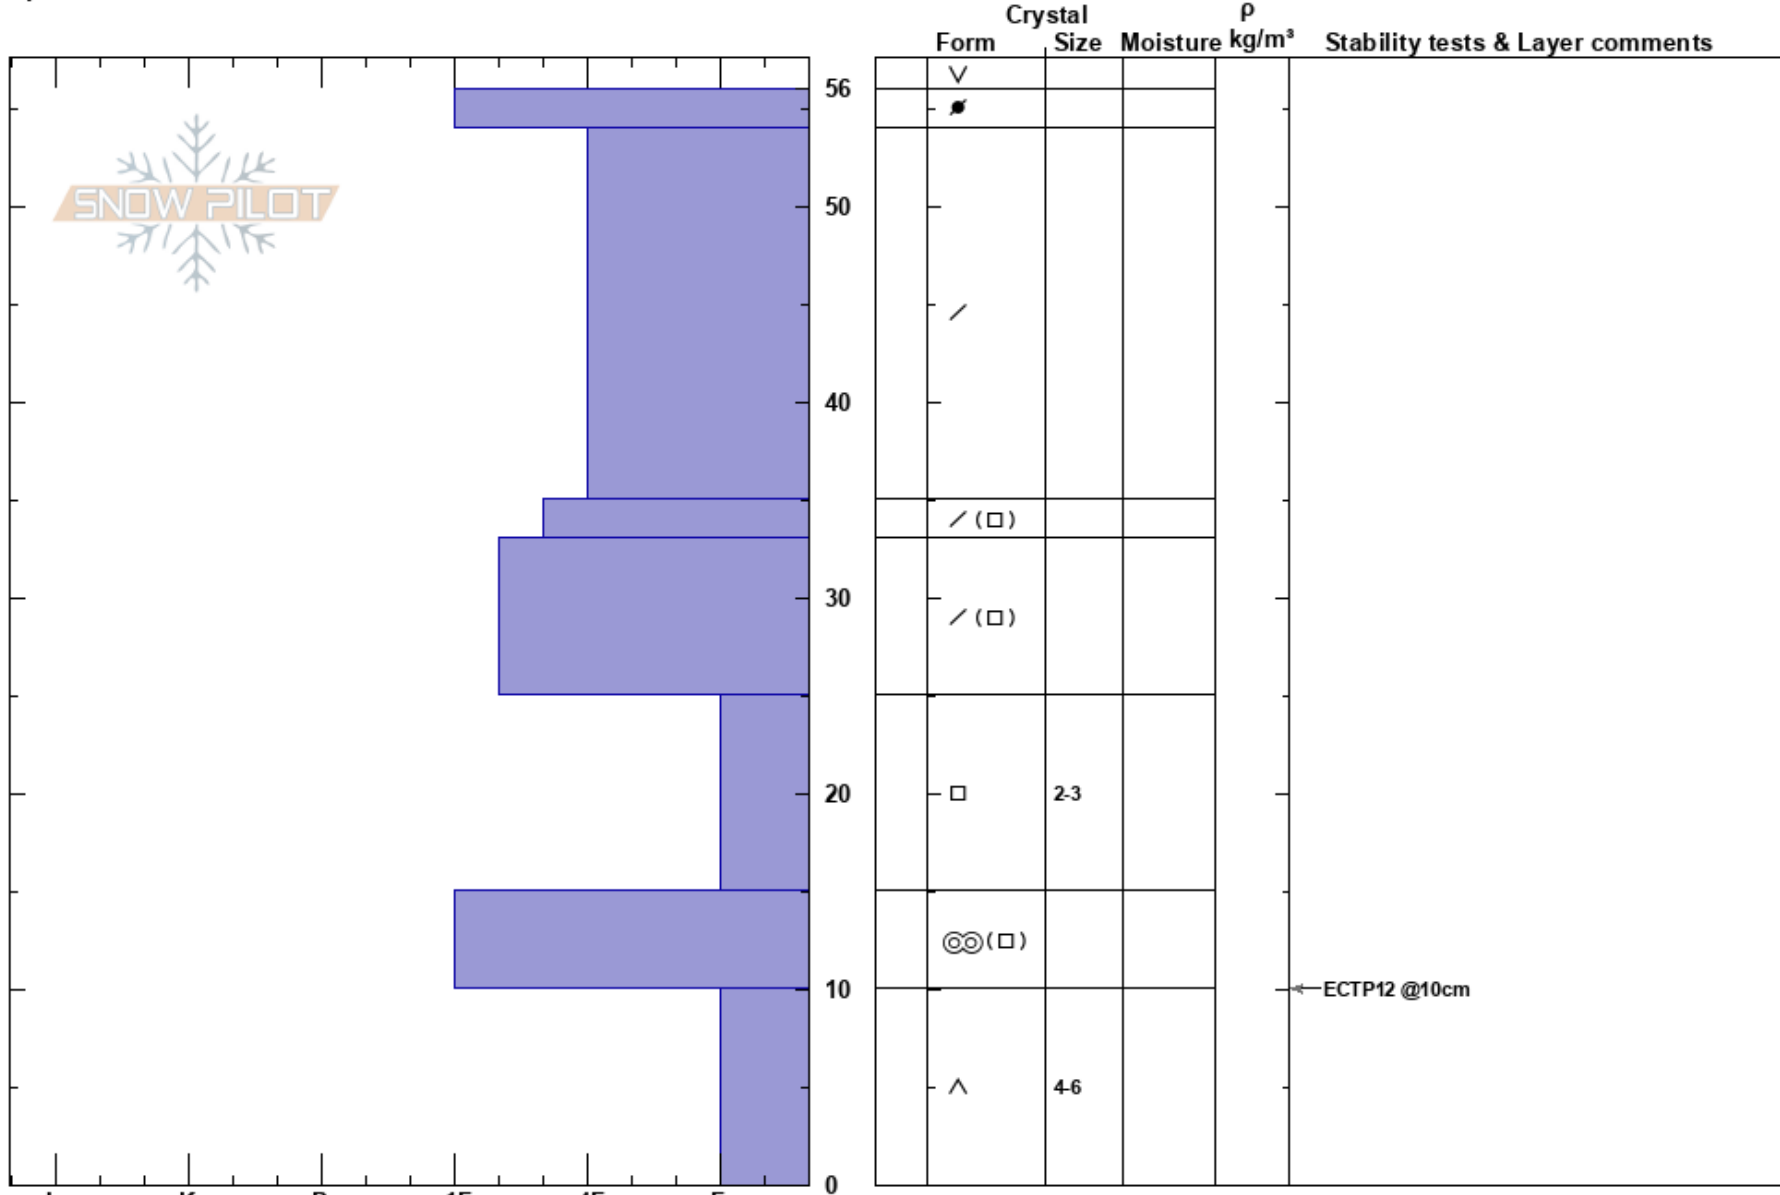

Muddy-Bear Divide  
 Madison Range-N  
 MT  
 Elevation: 9400 ft  
 Aspect: 80°

Ian Hoyer  
 12/19/2023 - 12:00pm  
 Co-ord: 45.18512N, -111.45623W  
 Slope Angle: 34°  
 Wind Loading: no

Stability: Fair  
 Air Temperature:  
 Precipitation: NO  
 Wind: Calm  
 HS:56  
 PF:55 25-15cm:Problematic layer

Specifics: Pit is adjacent to avalanche: flank; Recent avalanche activity on similar slopes; Snowmobile tracks on slope

Notes: