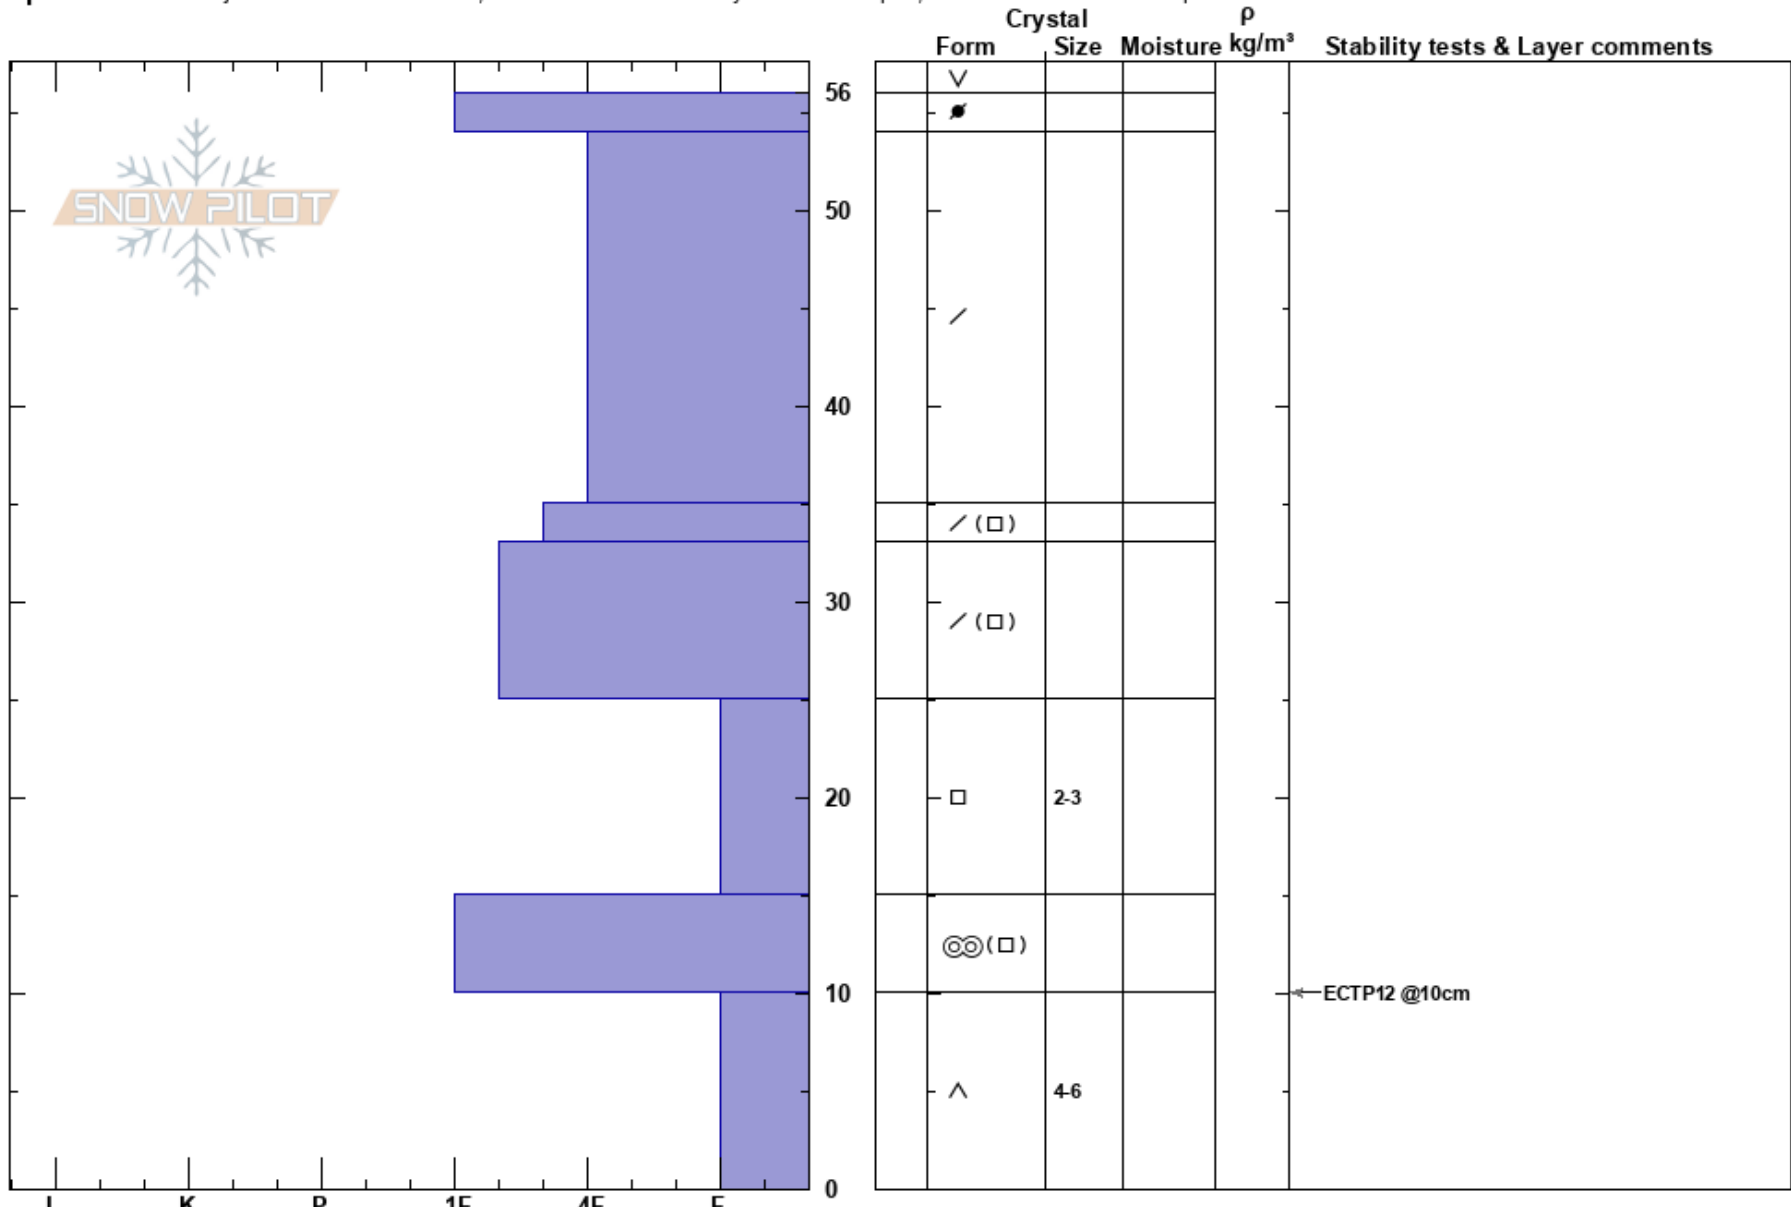

Muddy-Bear Divide
 Madison Range-N
 MT
 Elevation: 9400 ft
 Aspect: 80°

Ian Hoyer
 12/19/2023 - 12:00pm
 Co-ord: 45.18512N, -111.45623W
 Slope Angle: 34°
 Wind Loading: no

Stability: Fair
 Air Temperature:
 Precipitation: NO
 Wind: Calm
 HS:56
 PF:55 25-15cm:Problematic layer

Specifics: Pit is adjacent to avalanche: flank; Recent avalanche activity on similar slopes; Snowmobile tracks on slope

Notes: