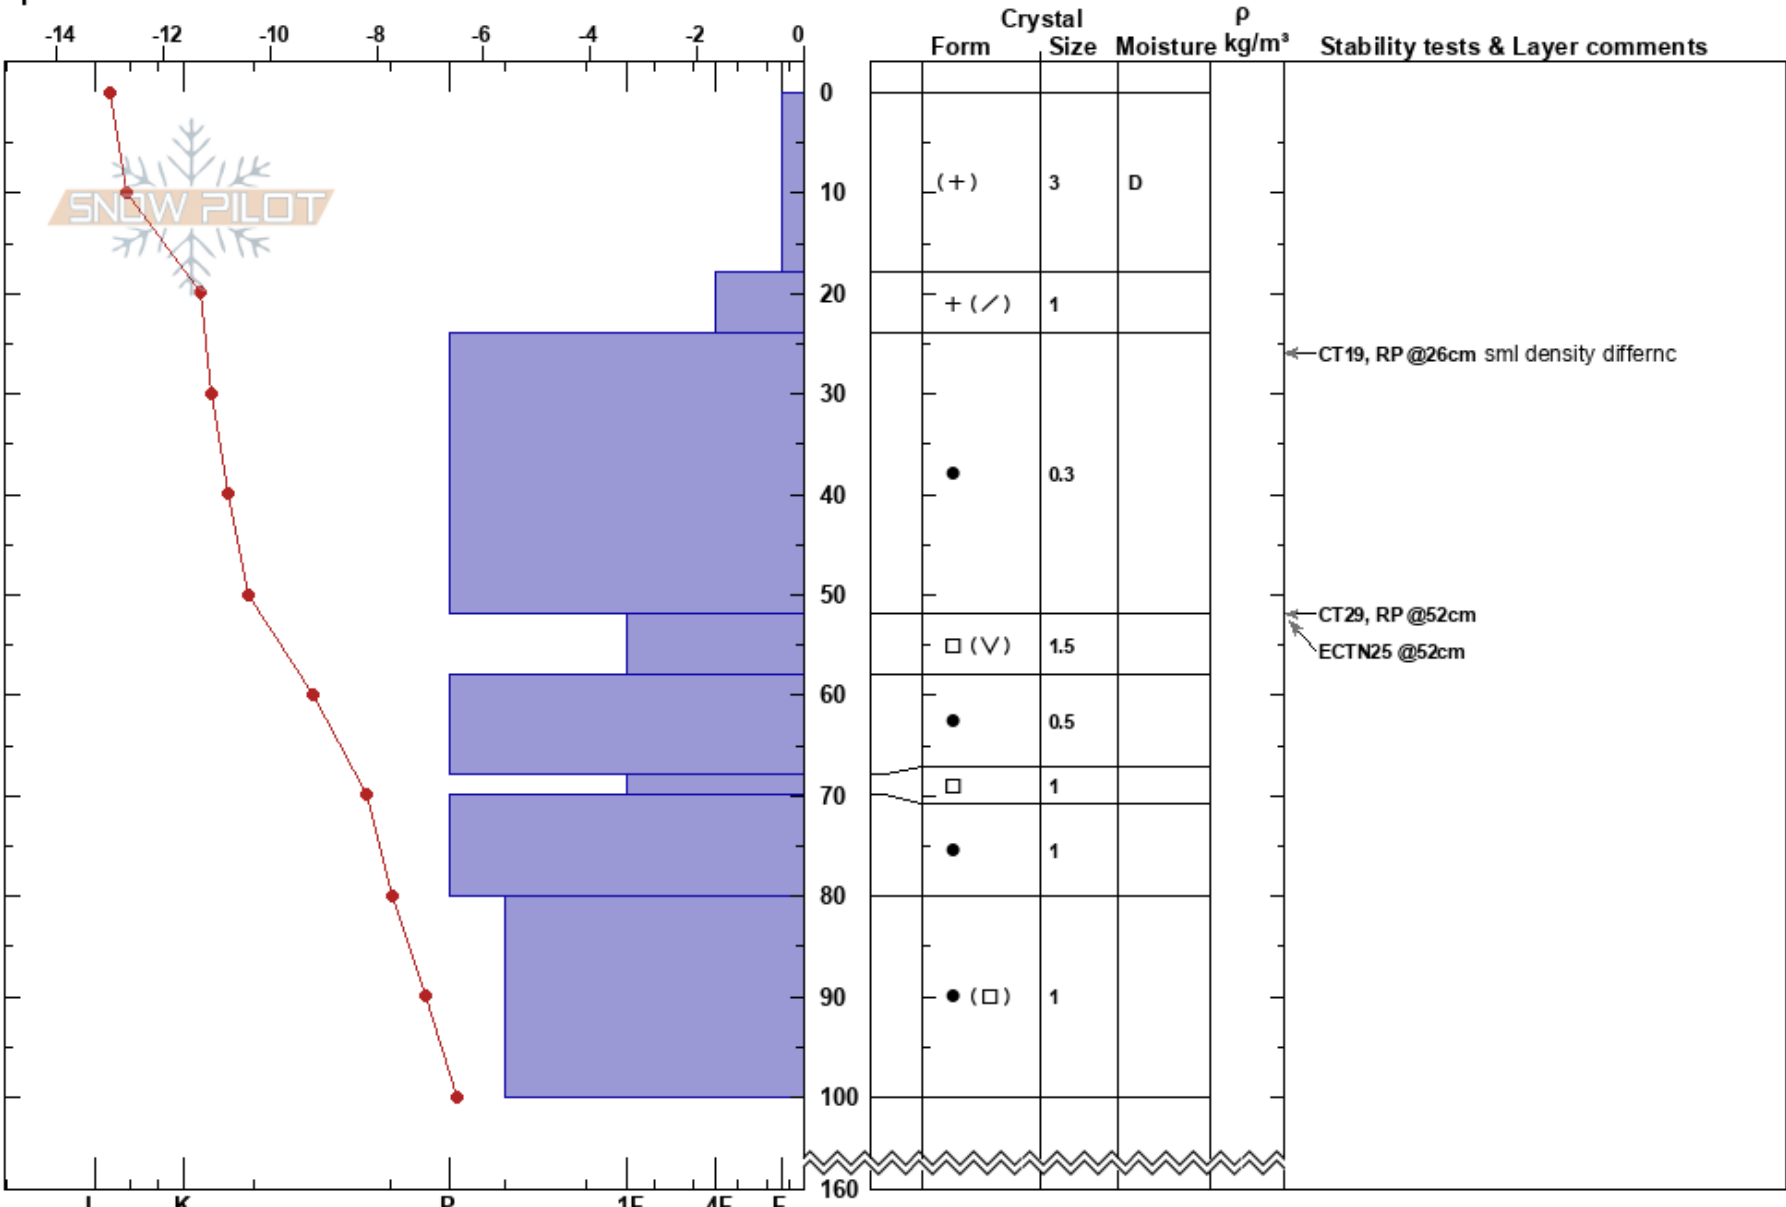

Kellostapuli

Eeva Mäkelä

Stability:

HS:160

Layer Notes:

19/01/2018 - 14:00

Air Temperature: -12.7°C PS: 15

Finland

Co-ord: 35W 382803E 7499713N

Sky Cover: OVC

Elevation: 400 m

Slope Angle: 29°

Precipitation: S-1

Aspect: N

Wind Loading: no

Wind: SE Light Breeze

Specifics:

Notes:

I K P 1F 4F F