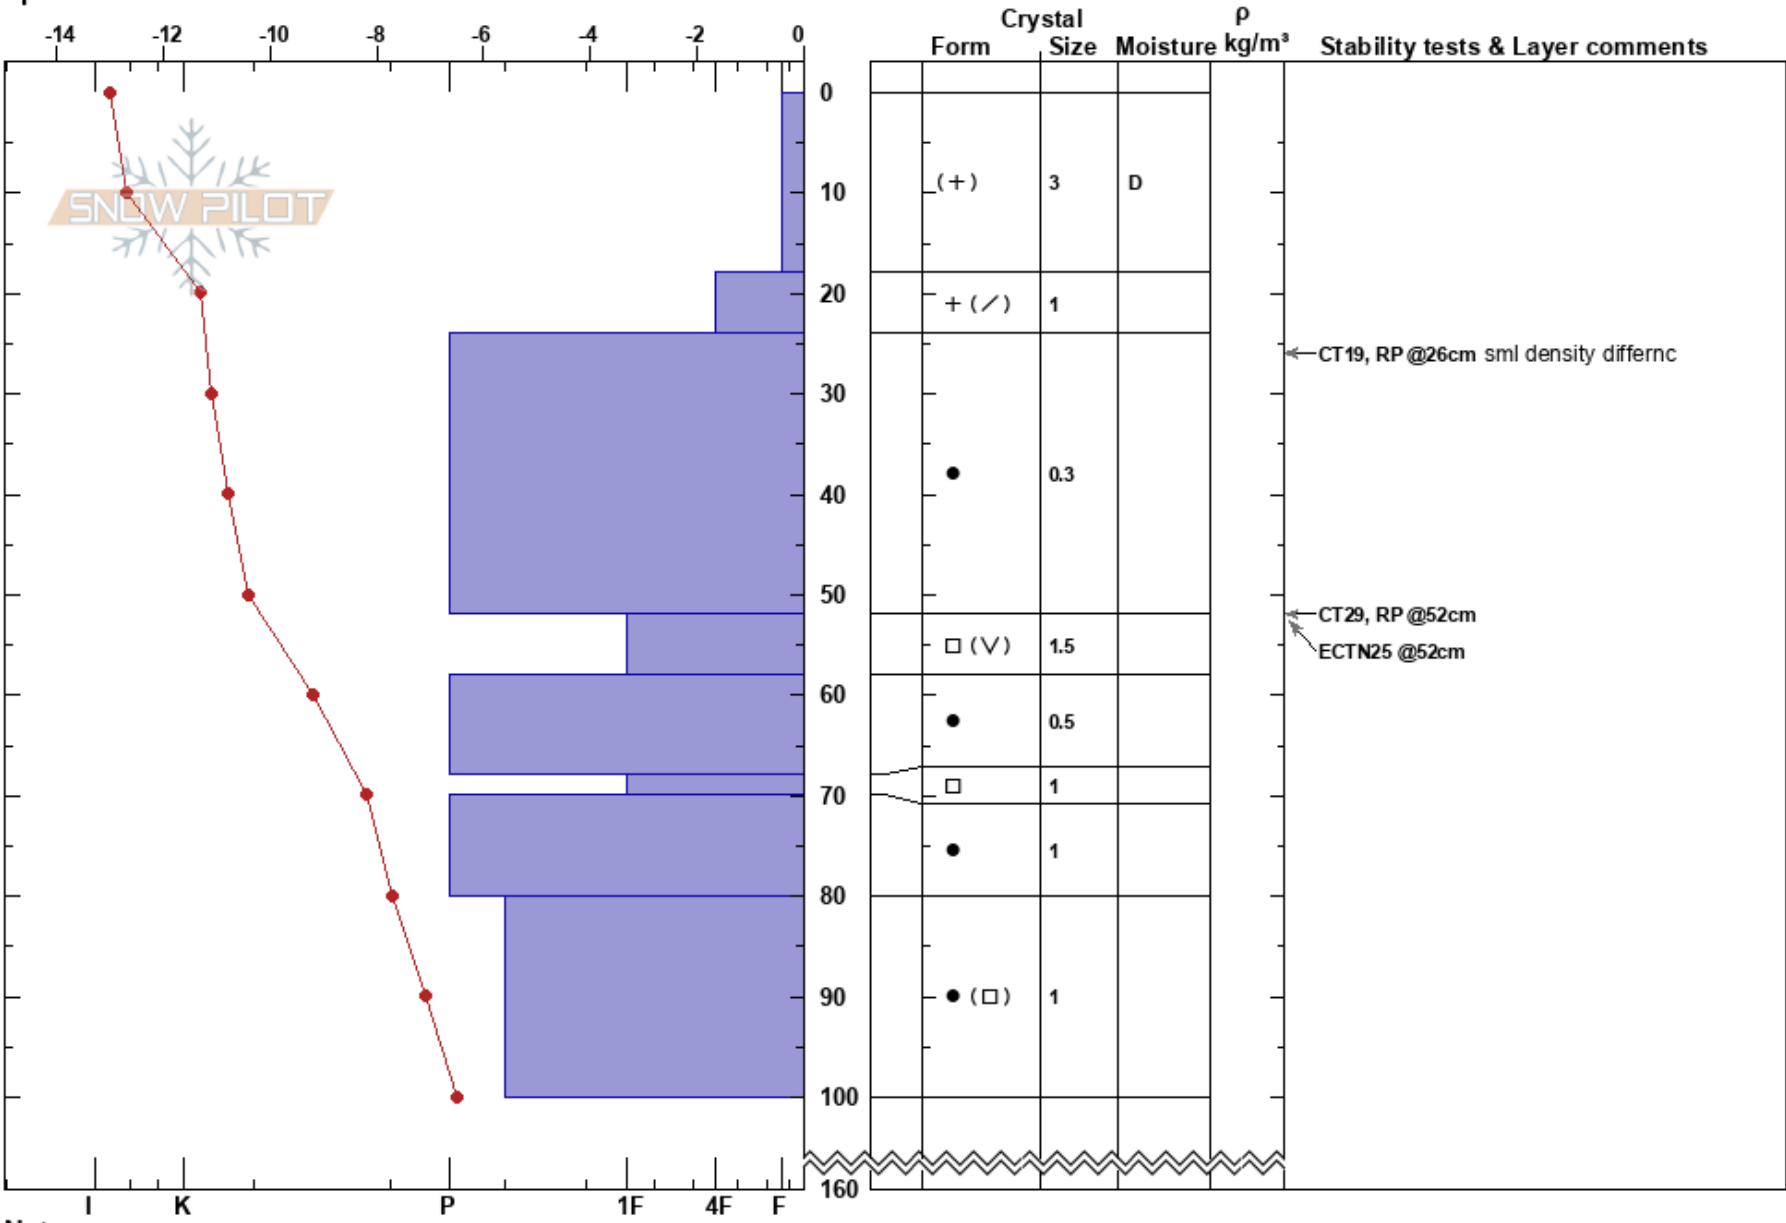

Kellostapuli
 Finland
 Elevation: 400 m
 Aspect: N
 Specifics:

Eeva Mäkelä
 19/01/2018 - 14:00
 Co-ord: 35W 382803E 7499713N
 Slope Angle: 29°
 Wind Loading: no

Stability:
 Air Temperature: -12.7°C
 Sky Cover: OVC
 Precipitation: S-1
 Wind: SE Light Breeze

HS:160
 PS: 15
 Layer Notes:

Notes: