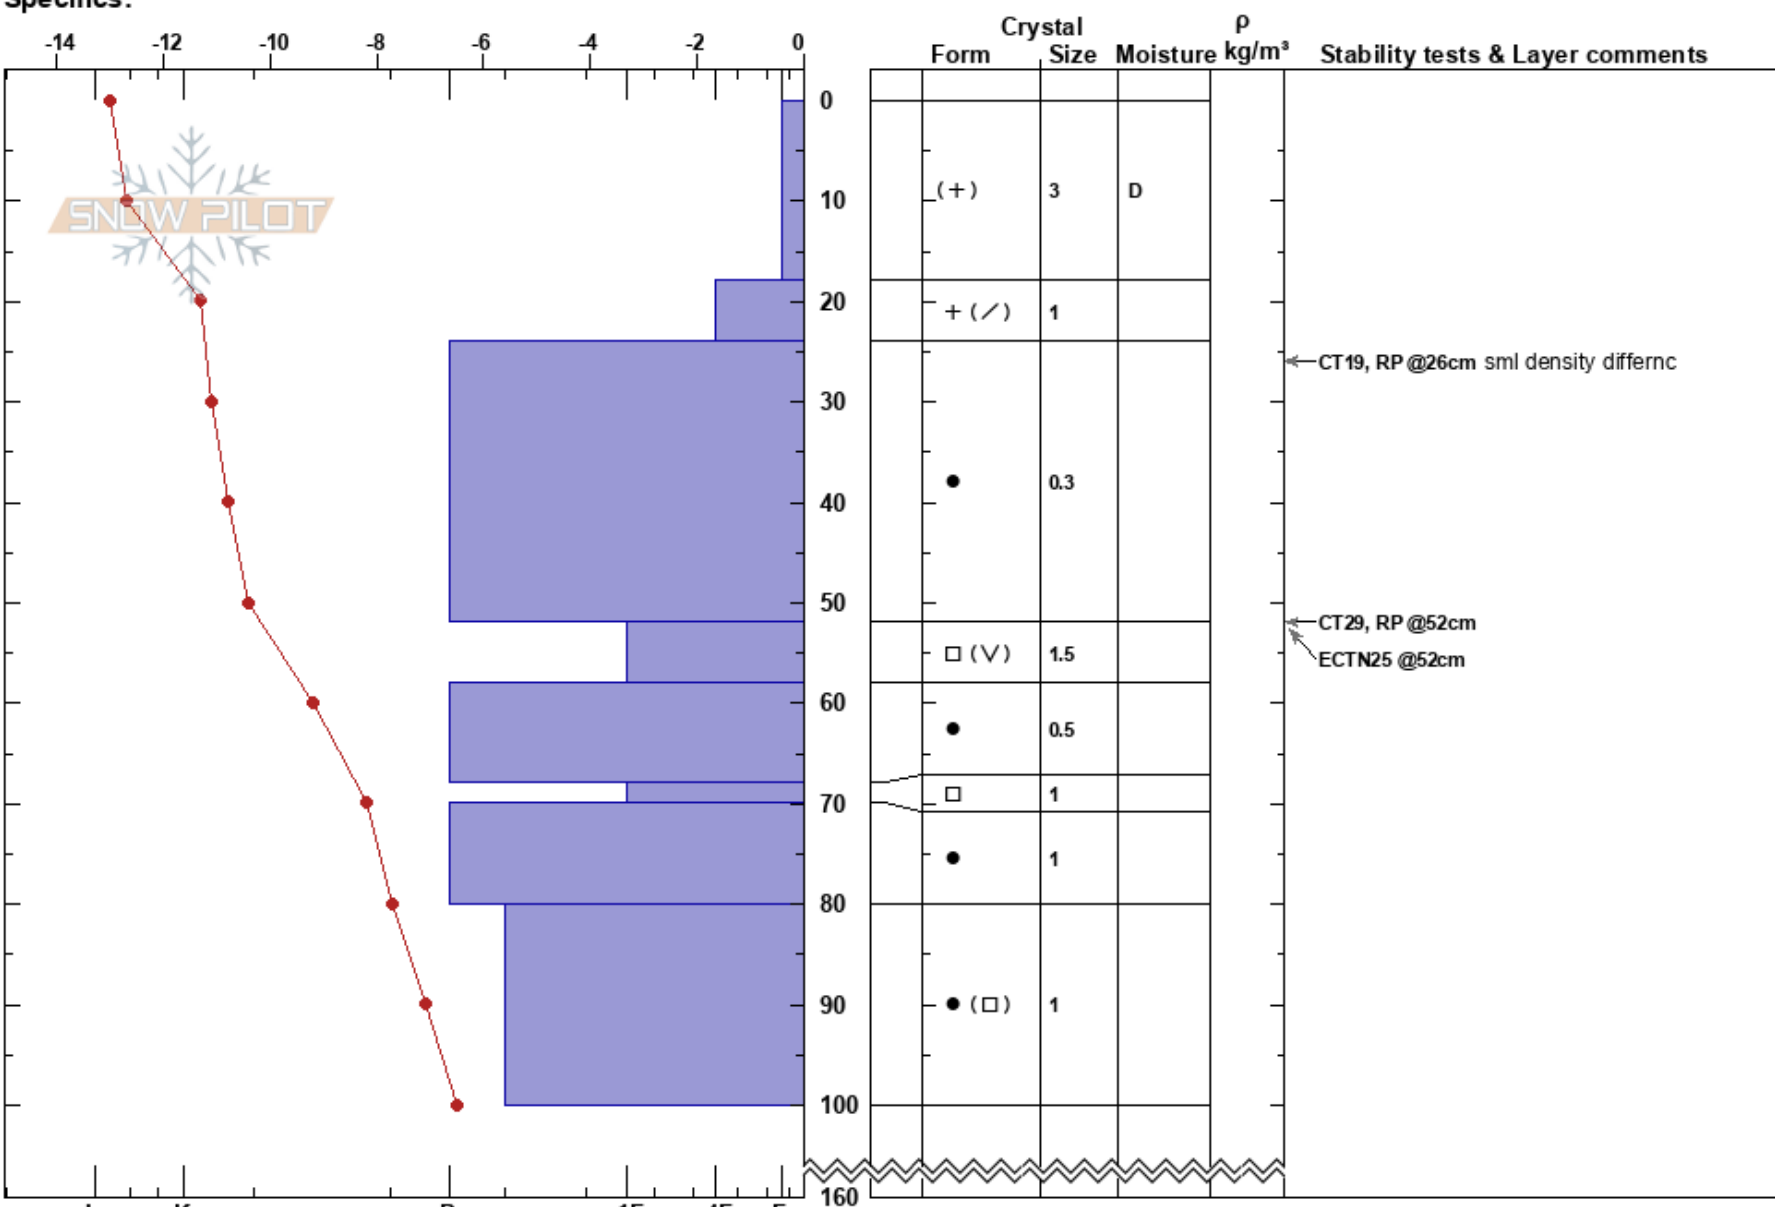

Kellostapuli  
 Finland  
 Elevation: 400 m  
 Aspect: N  
 Specifics:

Eeva Mäkelä  
 19/01/2018 - 14:00  
 Co-ord: 35W 382803E 7499713N  
 Slope Angle: 29°  
 Wind Loading: no

Stability:  
 Air Temperature: -12.7°C PS: 15  
 Sky Cover: OVC  
 Precipitation: S-1  
 Wind: SE Light Breeze

Layer Notes:

Notes: I K P 1F 4F F