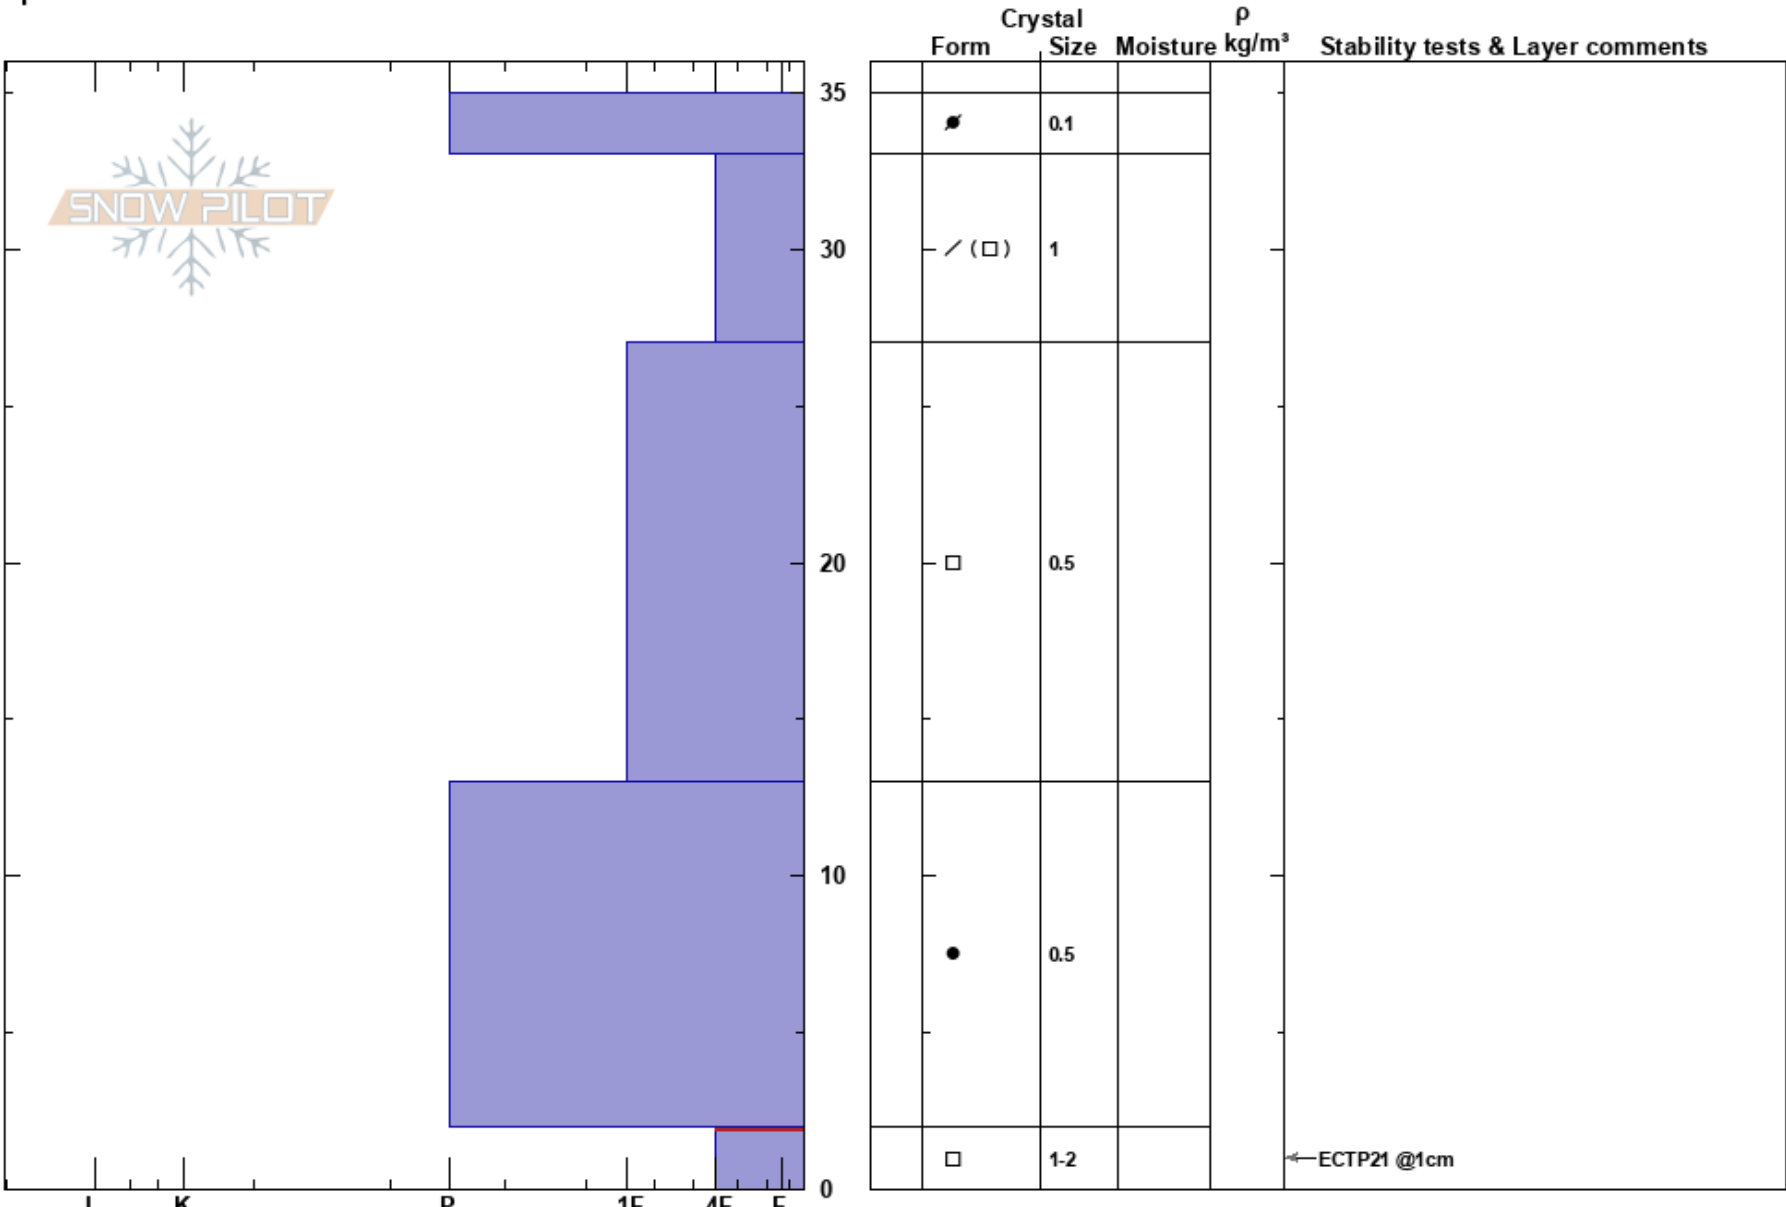

LR
 Front Range
 CO
 Elevation: 11871 ft
 Aspect: 128°
 Specifics:

Ron Simenhois
 12/19/2023 - 1:00pm
 Co-ord: 39.67345N, -105.88883E
 Slope Angle: 25°
 Wind Loading: no

Stability:
 Air Temperature: -2°C
 Sky Cover: FEW
 Precipitation: S-1
 Wind: SW Light Breeze

HS:35
 PS:2
 2-0cm:Problematic layer

Notes: