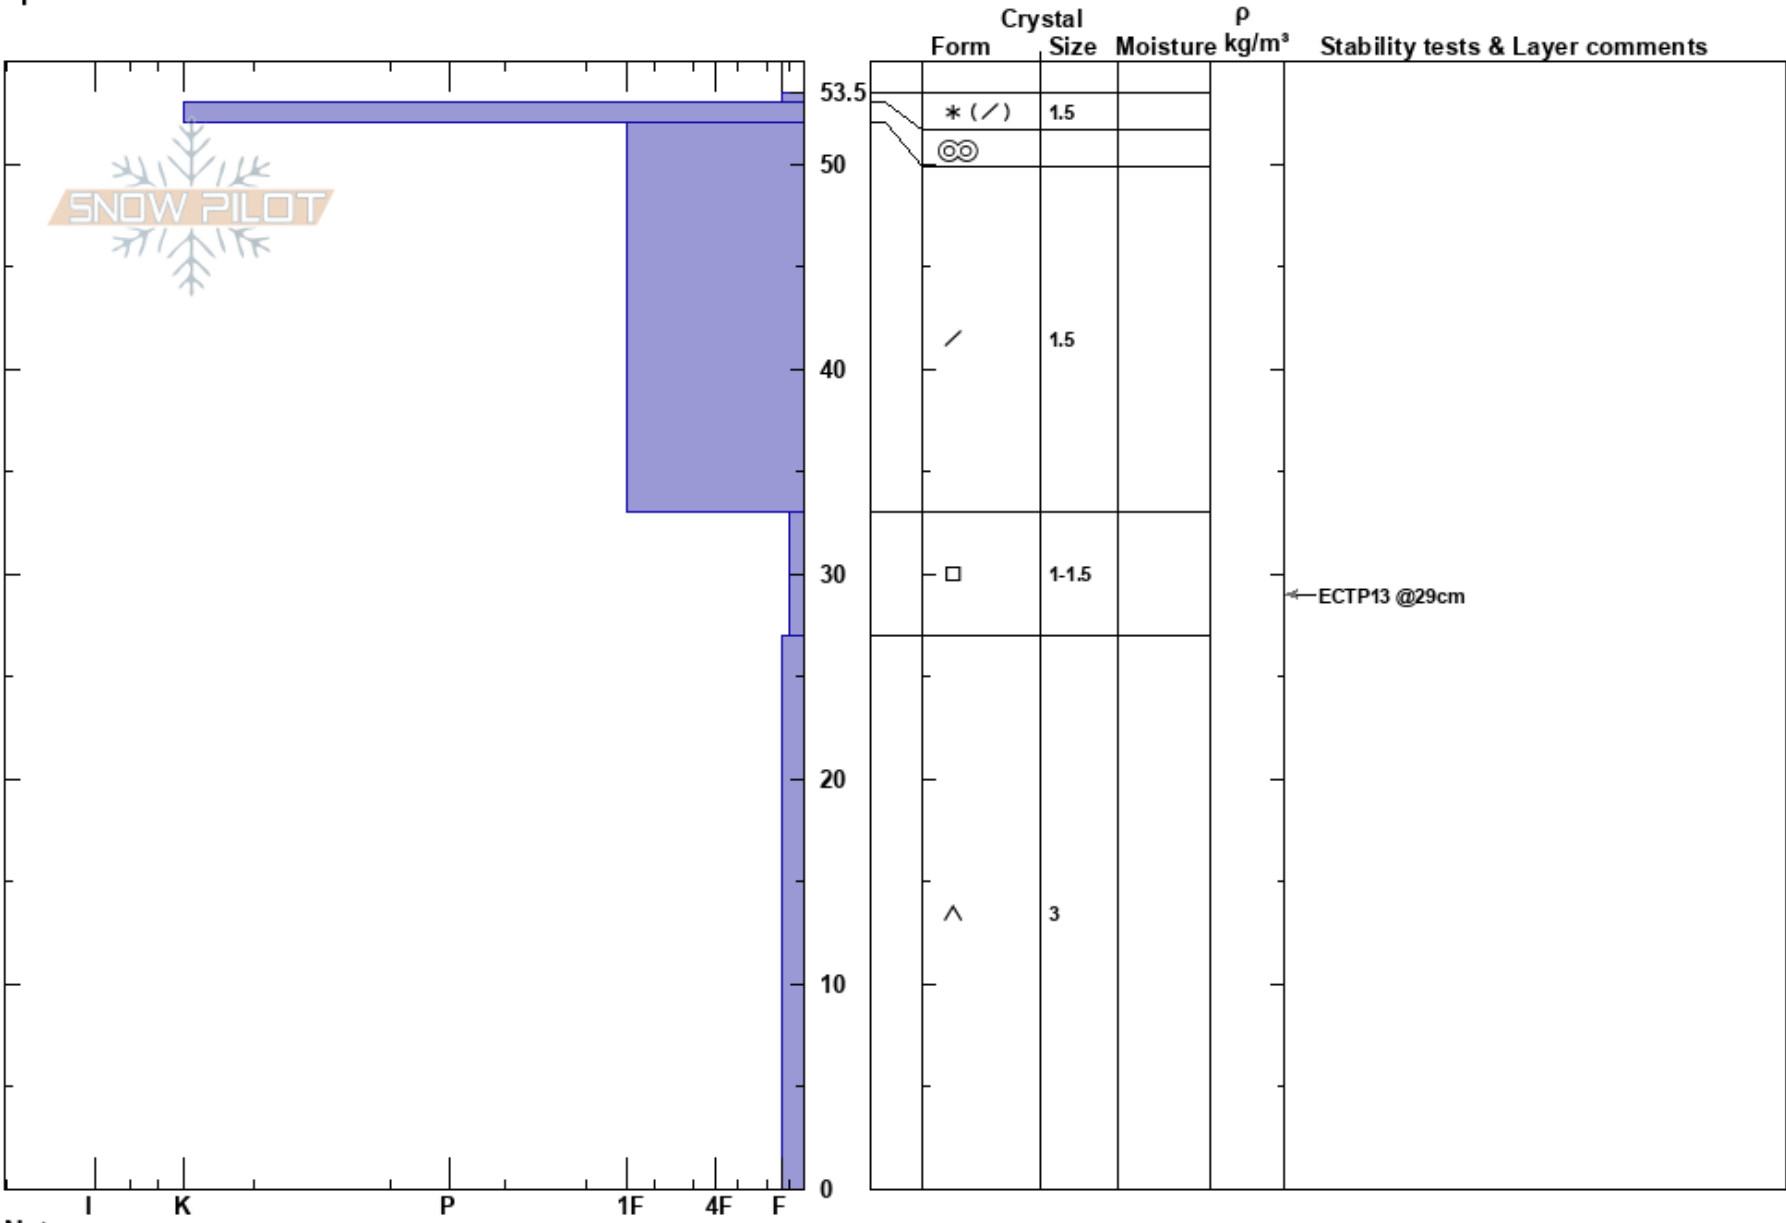

Upper Sister 3
 Front Range
 CO
 Elevation: 11735 ft
 Aspect: 6°
 Specifics:

Ron Simenhois
 12/19/2023 - 12:15pm
 Co-ord: 39.67562N, -106.89031E
 Slope Angle: 30°
 Wind Loading: no

Stability:
 Air Temperature: -2°C
 Sky Cover: FEW
 Precipitation: S-1
 Wind: SW Light Breeze

HS:53.5
 PS: 20 33-27cm:Problematic layer

Notes: