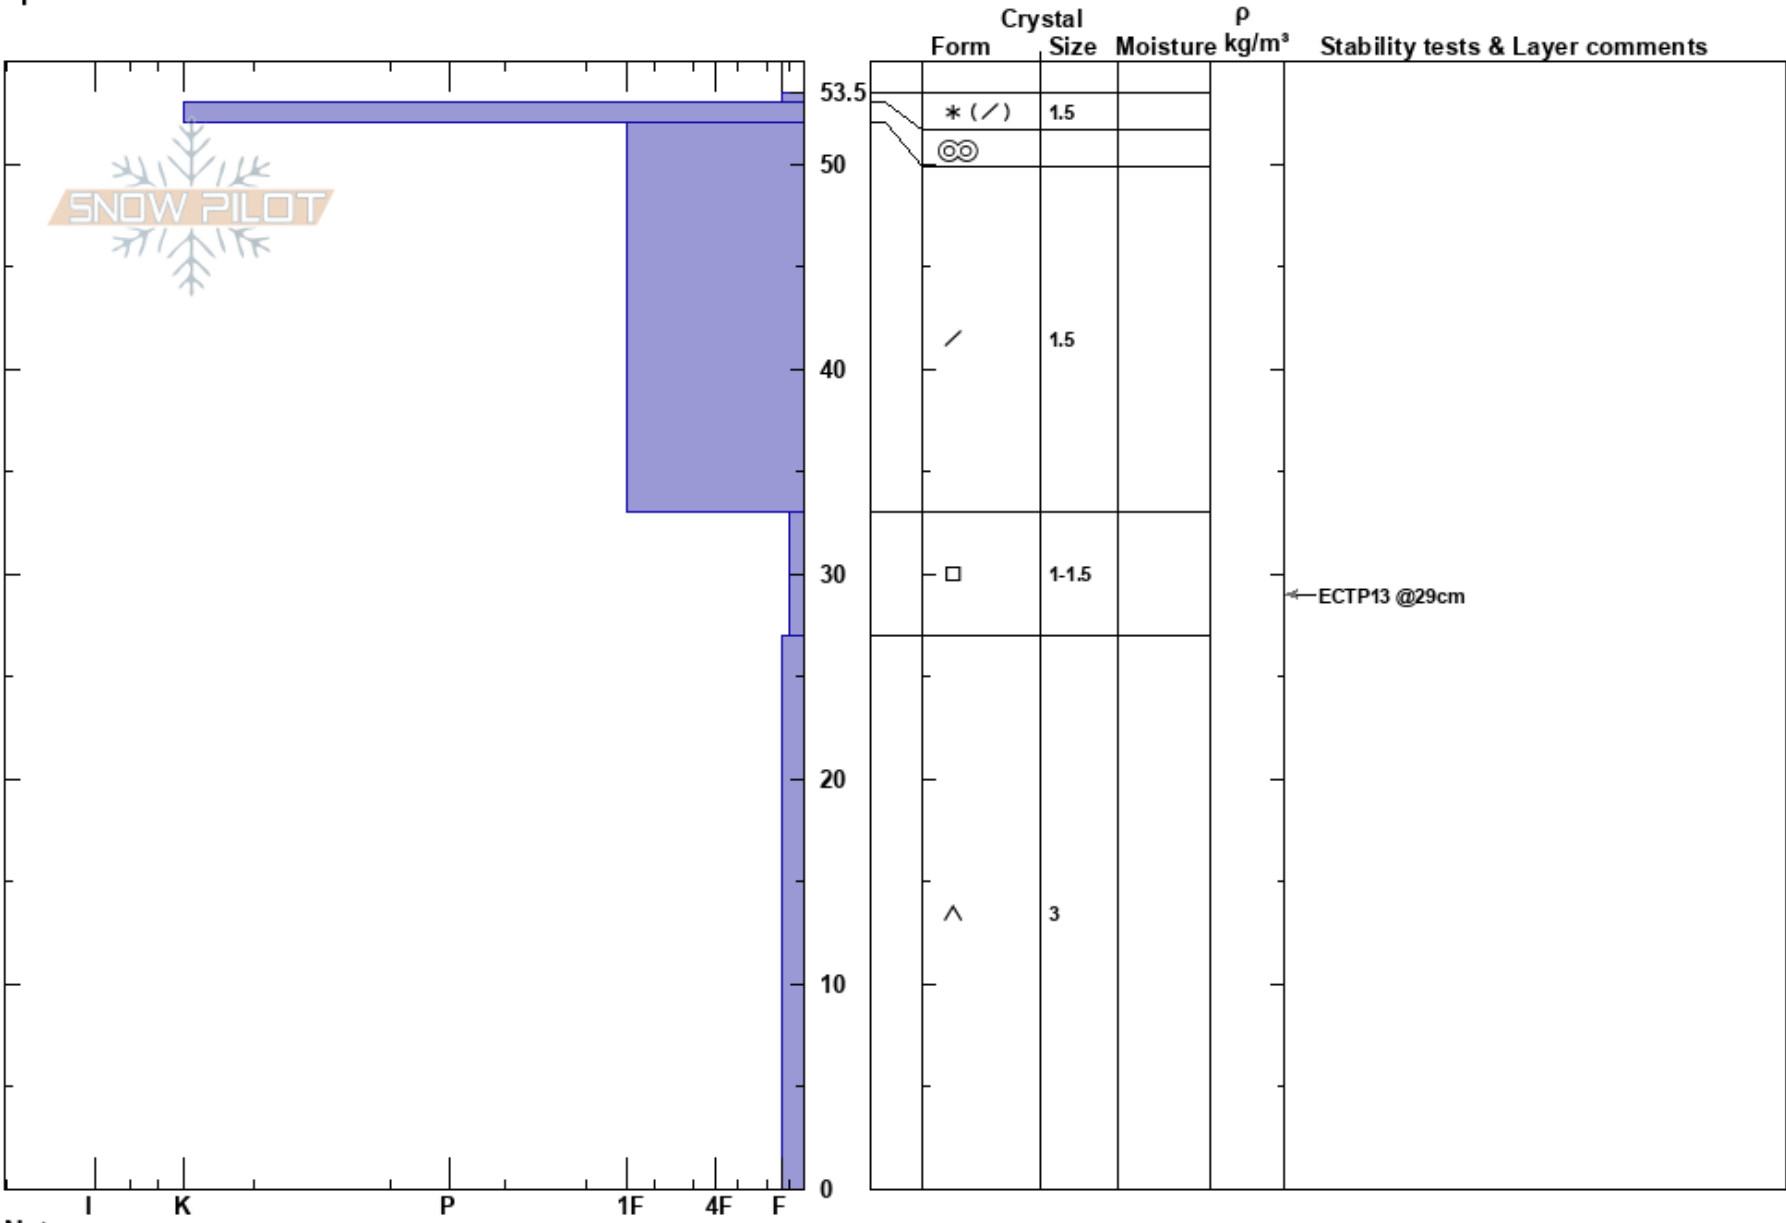

Upper Sister 3  
 Front Range  
 CO  
 Elevation: 11735 ft  
 Aspect: 6°  
 Specifics:

Ron Simenhois  
 12/19/2023 - 12:15pm  
 Co-ord: 39.67562N, -106.89031E  
 Slope Angle: 30°  
 Wind Loading: no

Stability:  
 Air Temperature: -2°C  
 Sky Cover: FEW  
 Precipitation: S-1  
 Wind: SW Light Breeze

HS:53.5  
 PS: 20 33-27cm:Problematic layer

Notes: