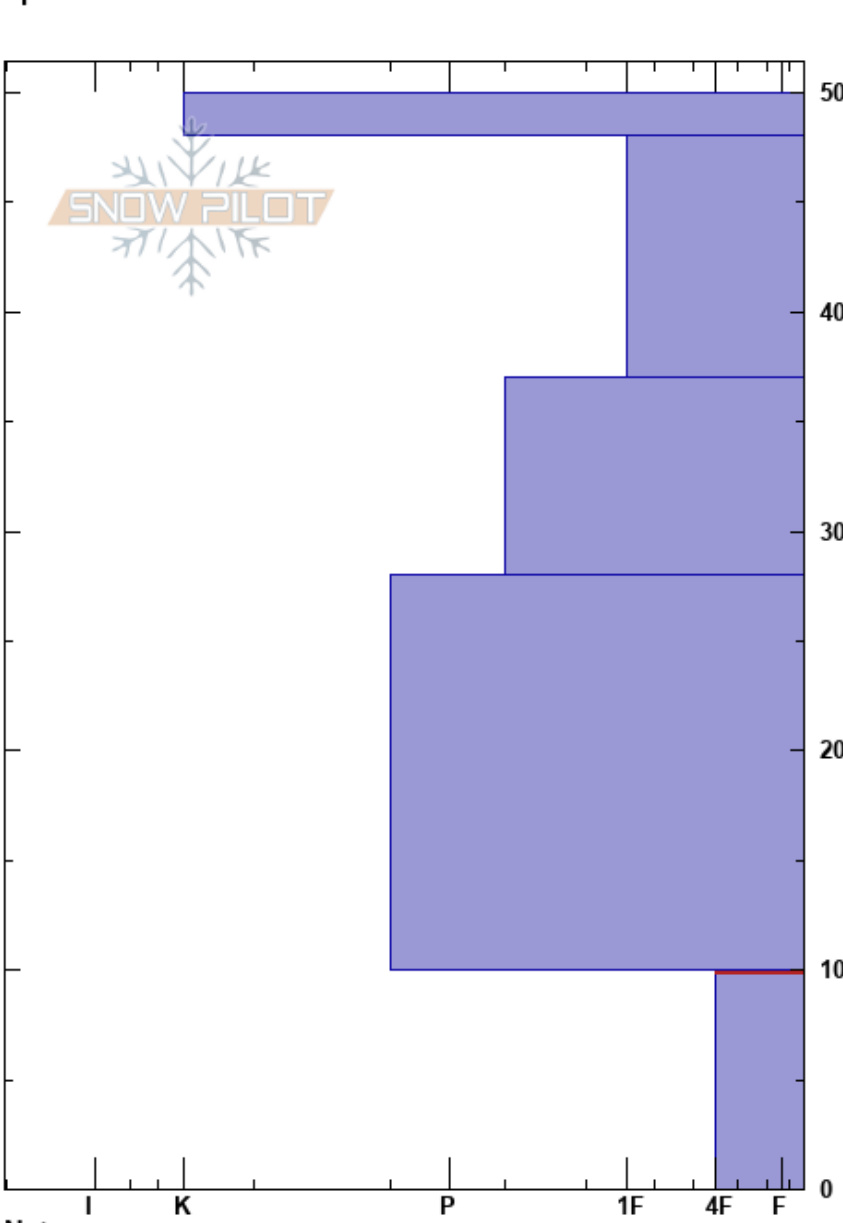

Sister 6  
 Front Range  
 CO  
 Elevation: 11860 ft  
 Aspect: 17°  
 Specifics:

Ron Simenhois  
 12/19/2023 - 11:40am  
 Co-ord: 39.67540N, -105.88739E  
 Slope Angle: 32°  
 Wind Loading: no

Stability:  
 Air Temperature: -2°C  
 Sky Cover: FEW  
 Precipitation: S-1  
 Wind: SW Light Breeze

HS:50  
 PS: 1  
 10-0cm: Problematic layer

Crystal Form	Crystal		$\rho$ kg/m <sup>3</sup>	Stability tests & Layer comments
	Size	Moisture		
⊙	1			
/ (□)	1			
•	0.5			
• (•)	0.1-0.3			
^	5			← ECTP19 @9cm