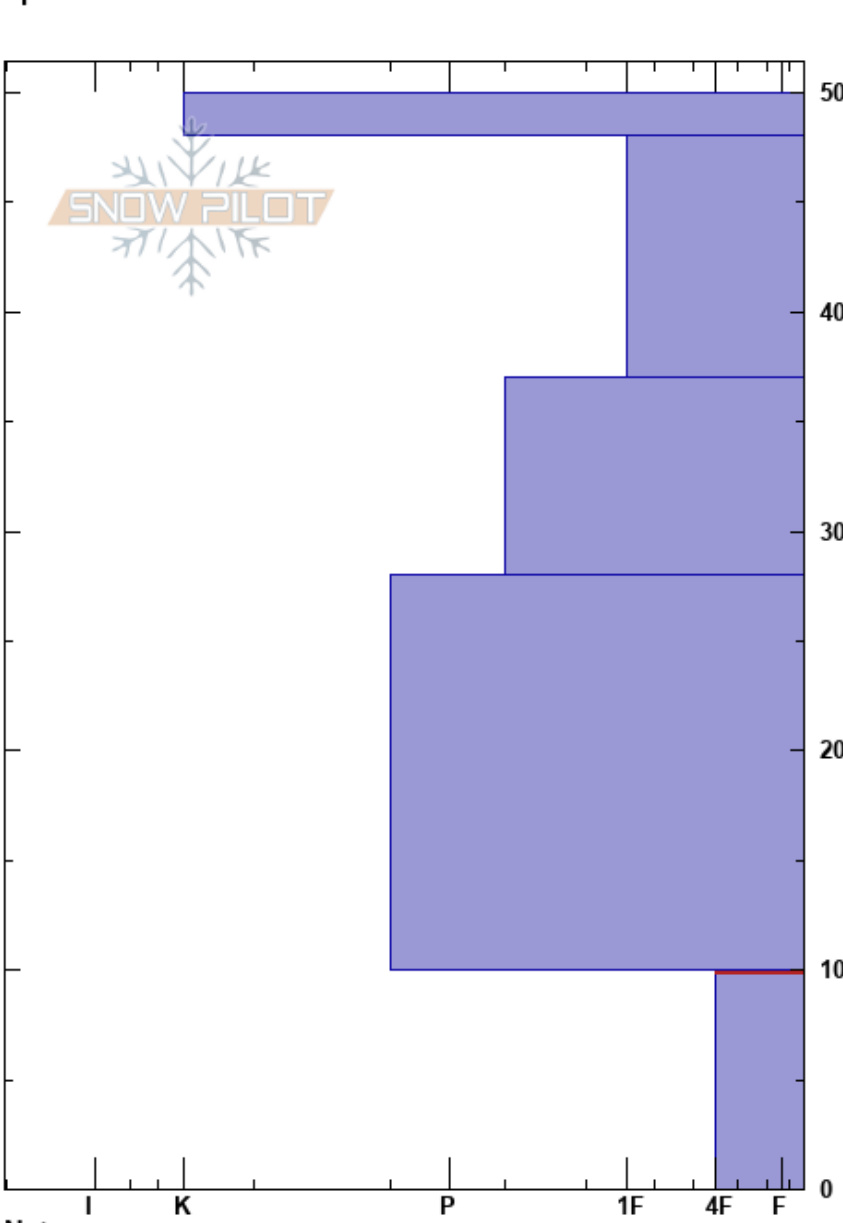

Sister 6  
 Front Range  
 CO  
 Elevation: 11860 ft  
 Aspect: 17°  
 Specifics:

Ron Simenhois  
 12/19/2023 - 11:40am  
 Co-ord: 39.67540N, -105.88739E  
 Slope Angle: 32°  
 Wind Loading: no

Stability:  
 Air Temperature: -2°C  
 Sky Cover: FEW  
 Precipitation: S-1  
 Wind: SW Light Breeze

HS:50  
 PS: 1  
 10-0cm: Problematic layer

Crystal Form	Crystal		Moisture	$\rho$ kg/m <sup>3</sup>	Stability tests & Layer comments
	Size				
⊙	1				
∕ (□)	1				
•	0.5				
• (•)	0.1-0.3				
^	5				← ECTP19 @9cm