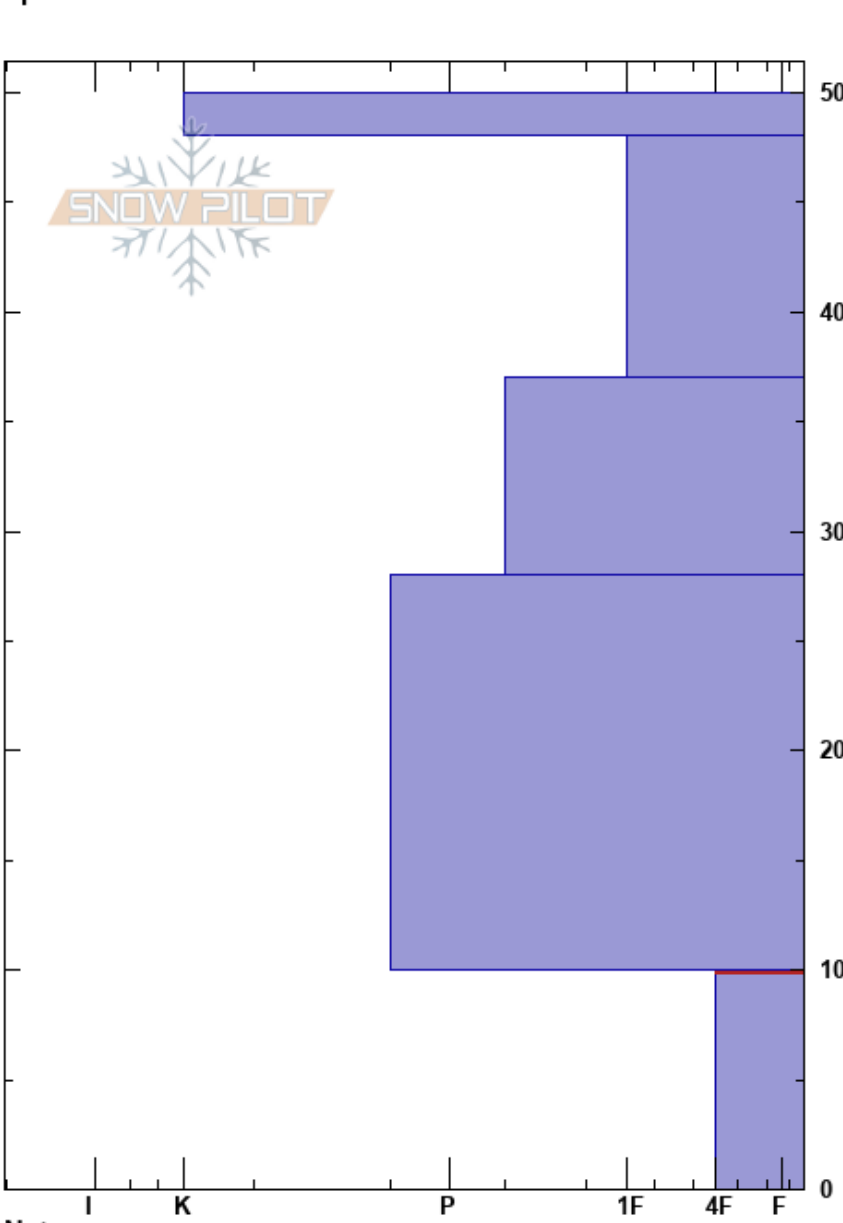

Sister 6  
 Front Range  
 CO  
 Elevation: 11860 ft  
 Aspect: 17°  
 Specifics:

Ron Simenhois  
 12/19/2023 - 11:40am  
 Co-ord: 39.67540N, -105.88739E  
 Slope Angle: 32°  
 Wind Loading: no

Stability:  
 Air Temperature: -2°C  
 Sky Cover: FEW  
 Precipitation: S-1  
 Wind: SW Light Breeze

HS:50  
 PS: 1  
 10-0cm: Problematic layer

Crystal Form	Crystal		Moisture	$\rho$ kg/m <sup>3</sup>	Stability tests & Layer comments
	Size				
⊙⊙	1				
/ (□)	1				
•	0.5				
• (•)	0.1-0.3				
^	5				← ECTP19 @9cm