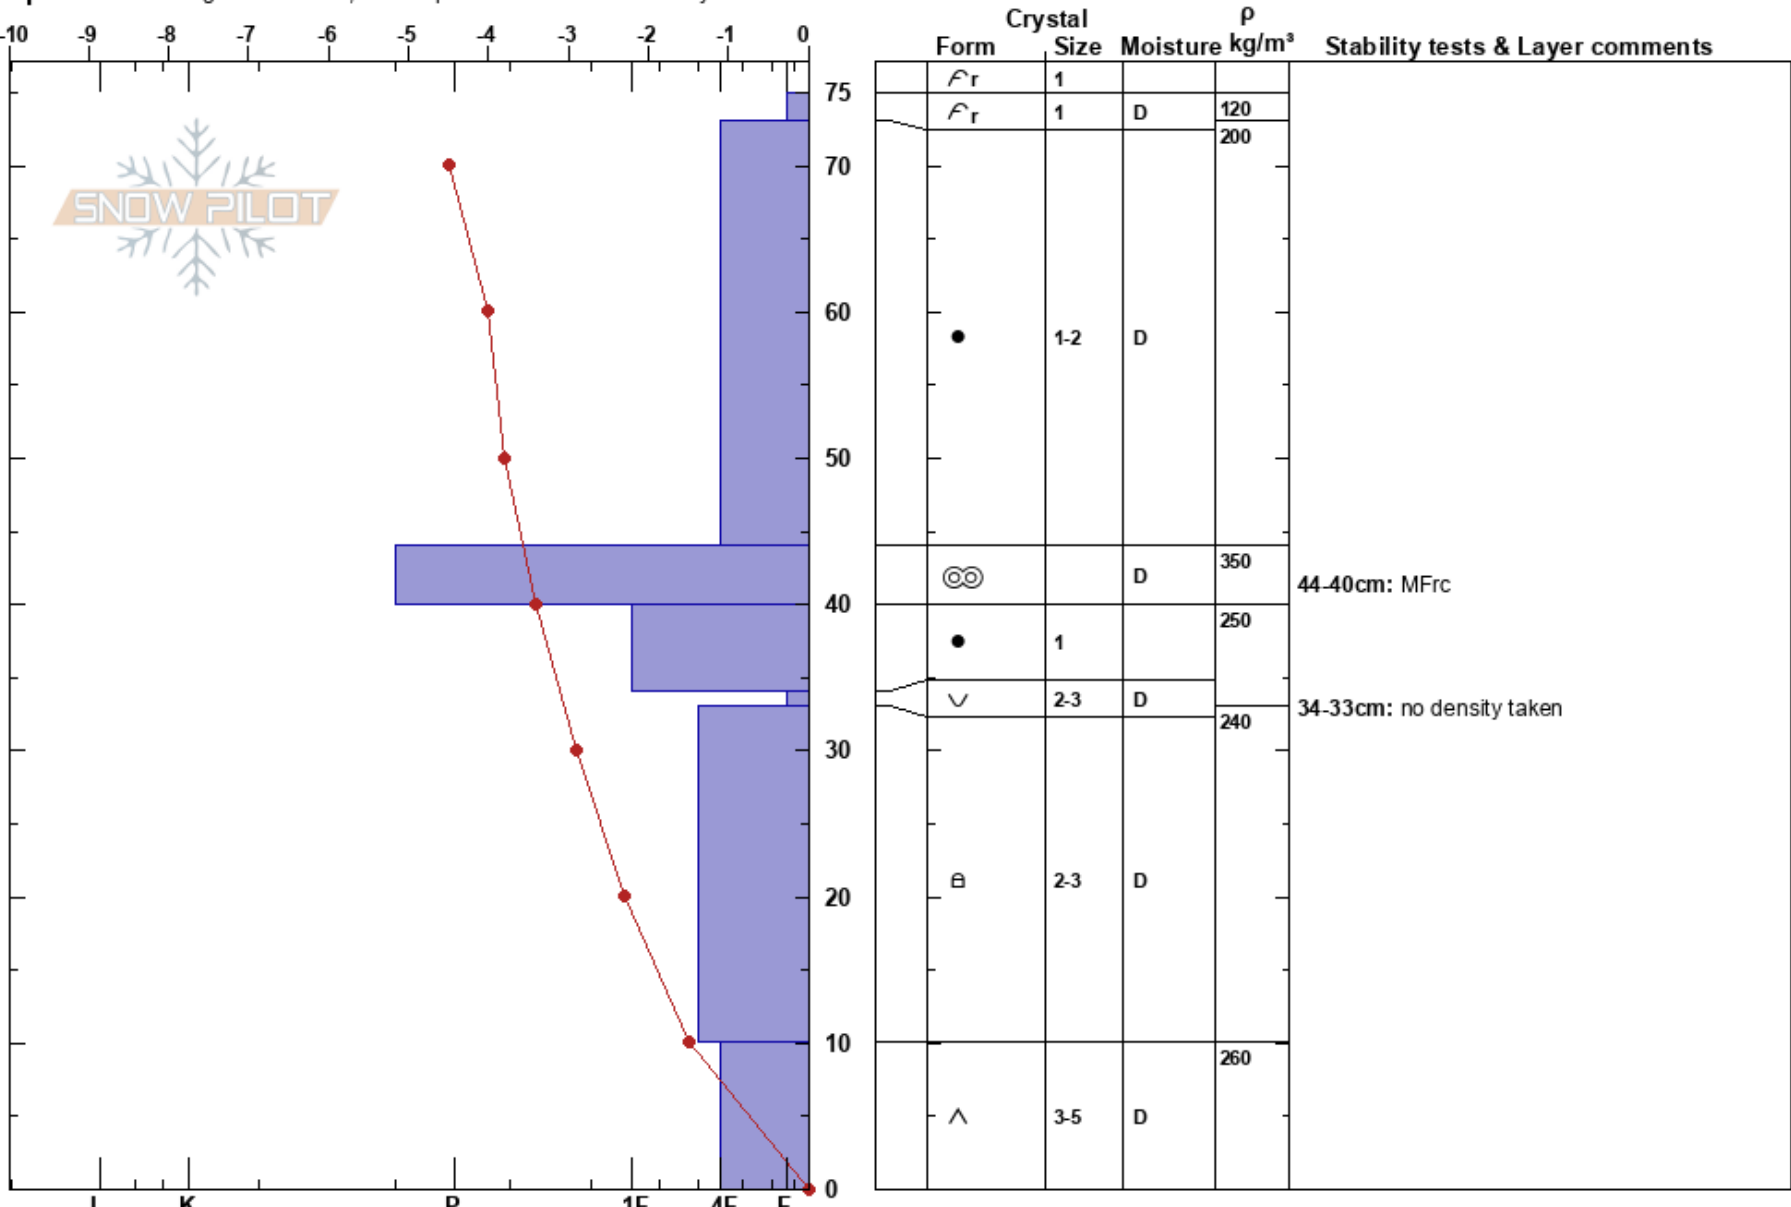

Wheeler Flats Full
 Sunshine Village
 AB
 Elevation: 2121 m
 Aspect:
 Specifics: Pit dug in a Ski Area; Pit is representative of backcountry

ryan short
 19/12/2023 - 13:15
 Co-ord: 51.08456N, -115.77805W
 Slope Angle: 0°
 Wind Loading: no

Stability:
 Air Temperature: -1.7°C
 Sky Cover: BKN
 Precipitation: S-1
 Wind: SE Light Breeze
 HS:75
 PF:45
 PS:20
 Layer Notes:
 44-40cm: MFrc
 34-33cm: no density taken
 10-0cm: Problematic layer

Notes: Weekly Sunshine Snow Safety Full Profile. On stability compression tests, 1 out of 3 produced CTH 23 SC @ 5 cm off ground in Depth Hoar layer. The collapse was on the saw and was not reproduced in any other tests.