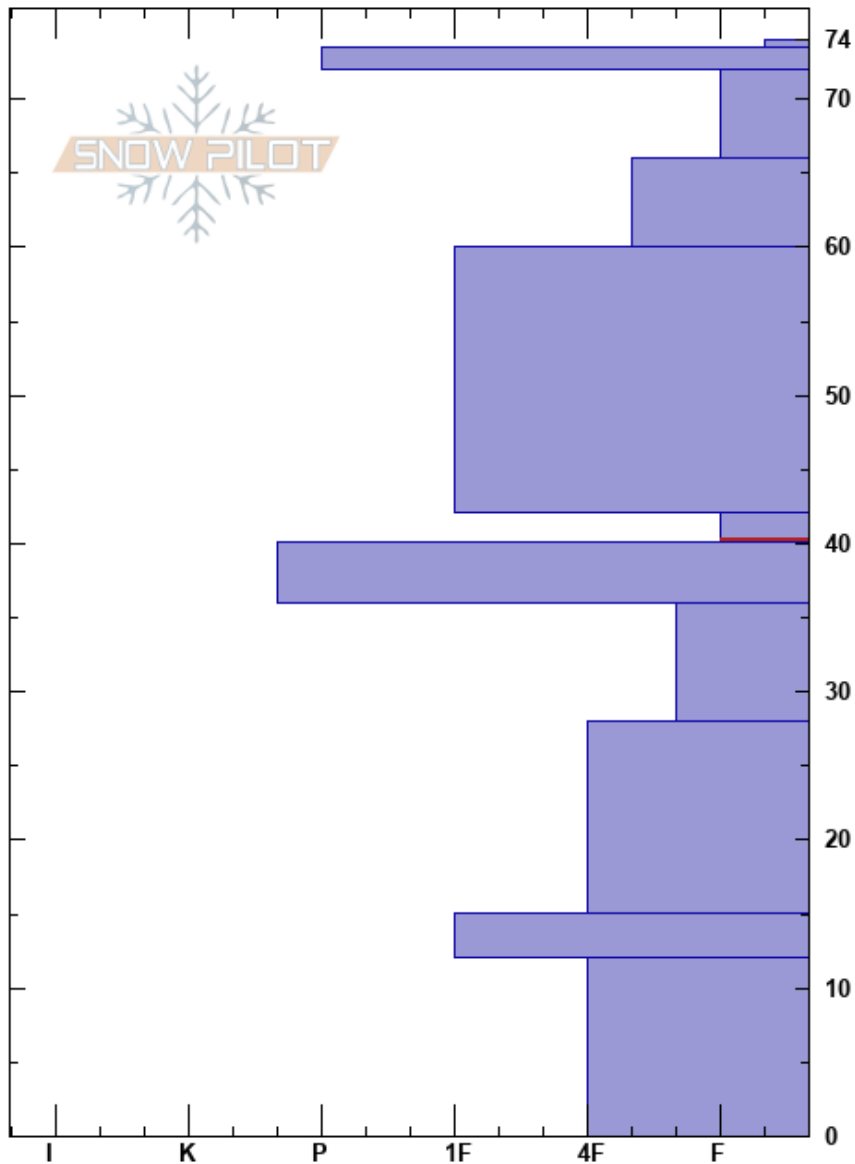

Scotch Bonnet
 Cooke City
 MT
 Elevation: 9600 ft
 Aspect: 187°

Alex Marienthal
 12/17/2023 - 1:00pm
 Co-ord: 45.06916N, -109.94440W
 Slope Angle: 16°
 Wind Loading: no

Stability: Poor
 Air Temperature:
 Sky Cover: CLR
 Precipitation: NO
 Wind: N Calm

HS:74
 Layer Notes:
 42-40cm: Problematic layer

Specifics: Collapsing, widespread; Collapsing, localized; Cracking; We skied slope

Crystal Form	Crystal Size	Moisture	ρ kg/m ³	Stability tests & Layer comments
∅ (V)	(2)			
⊙⊙				
/ (□)	0.5-1			
/ (□)	(1)			
/ (□)	(1)			
/ (□)	(1)			
□	2-3			
⊙⊙				← 2x ECTP11 @40cm ← PST20/100 (End) @40cm
□	2-3			
□	2-4			
⊙⊙				
□	2-4			