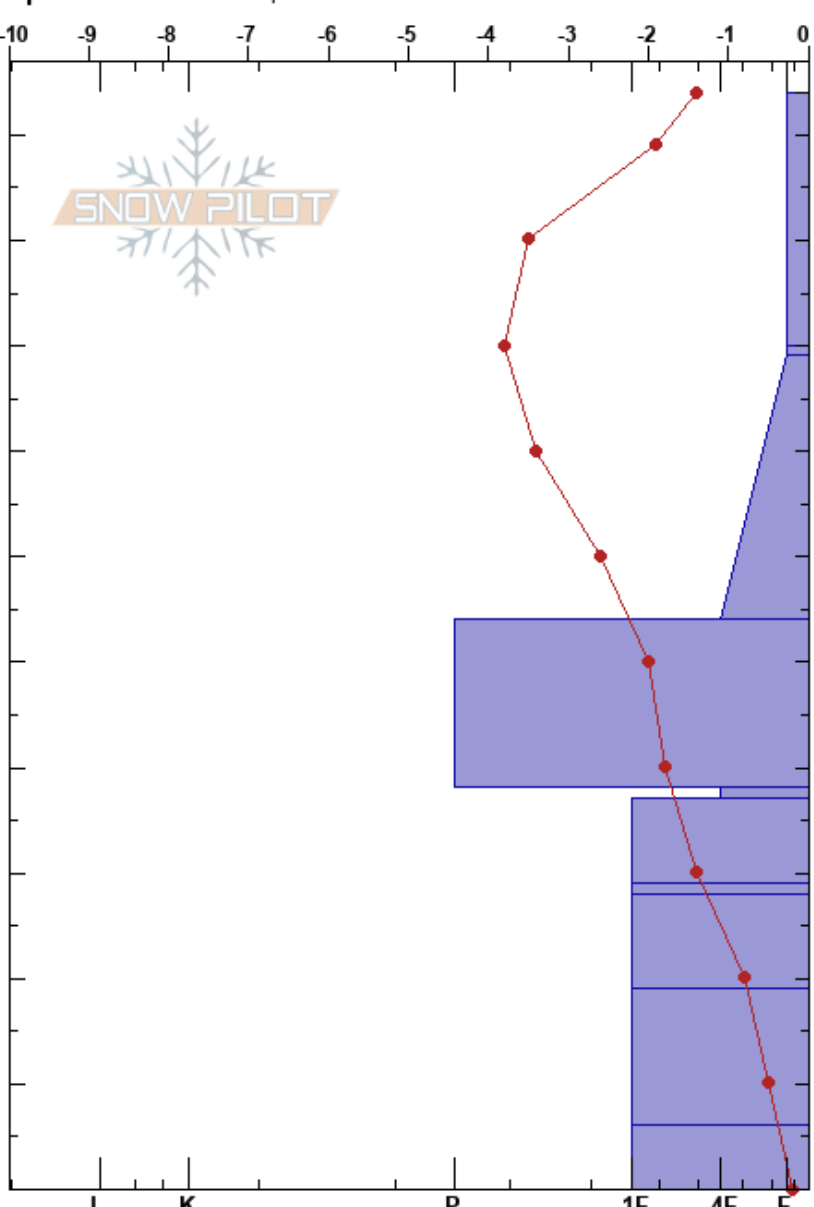

West Willow
 Silver Valley Area
 ID
 Elevation: 1935 m
 Aspect: N
 Specifics: We skied slope

izzy davis
 12/18/2023 - 1:15pm
 Co-ord:
 Slope Angle: 35°
 Wind Loading: yes

Stability: **HS:104**
 Air Temperature: -0.5°C
 Sky Cover: BKN
 Precipitation: NO
 Wind: SE Light Breeze
 Layer Notes: 38-37cm: Problematic layer

Form	Crystal		ρ kg/m³	Stability tests & Layer comments
	Size	Moisture		
/ (•)	1(0.5)			
⊗	2			
•	0.5			
⊗				
∨	4-10			
•	0.5			
⊗				
•	0.5-1			
⊗	5			
⊗	2			

Notes:

ECTX